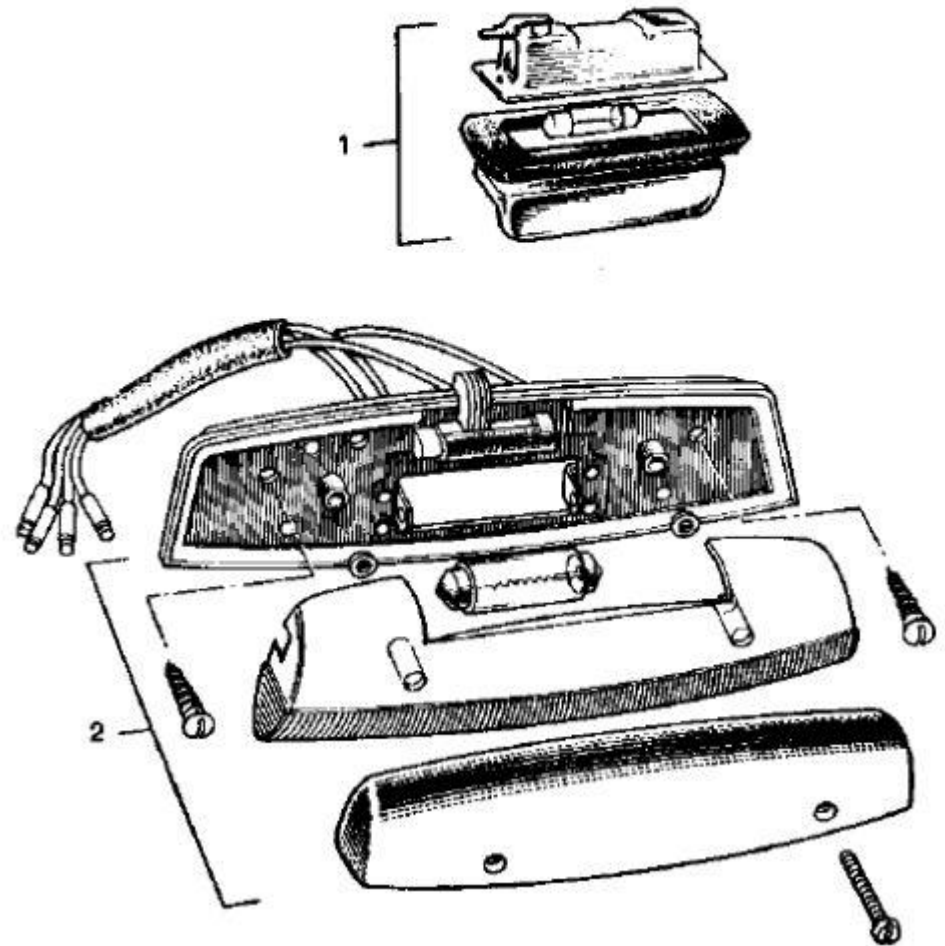

MF

Lotus Europa TC/TCS Parts Manual - Section MF - Electrical - Side Markers and Interior - Page 2

Item	Lotus #	S1	S1A/B	S2	S2 Fed	TC	TC Fed	TCS	TCS F	LHD	RHD	Description	Change Point Notes Bulletin Reference
1	X036M6253W					1	1	1	1			Number Plate Lamp	
1	A050M6168Z					1	1	1	1			Bulb (239) -Number Plate Lamp	
1	315					2	2	2	2			Screw - Securing -Number Plate Lamp	
1	422					2	2	2	2			Nut - Number Plate Lamp	
2	X036M6048W					1	1	1	1			Interior Lamp	
2	X036M6317Z					1	1	1	1			Bulb (239) - Lamp - Interior	
2	316C					2	2	2	2			Screw - Securing - Lamp - Interior	
2	422					2	2	2	2			Nut - Lamp - Interior	
3	X036M6282W						2		2			Lamp - Side Marker (amber)	
3	X036M6281W						2		2			Lamp - Side Marker (red)	
3	A036M6330Z						2		2			Bulb (989) - Lamp - Side Marker	
4	X050M1852Z						2		2			Insert - Side Marker Lamp	
5	A050M1853Z						2		2			Bracket - Mounting (front)	
6	Z050B0854Z						2		2			Bracket - Mounting (rear)	
6	X054M0126Z						2		2			Lead - Earth	
7	X036M6001W					2		2		+	+	Lamp - Flasher Repeater	
7	A036M6339Z					2		2		+	+	Bulb (254) - Lamp - Flasher Repeater	