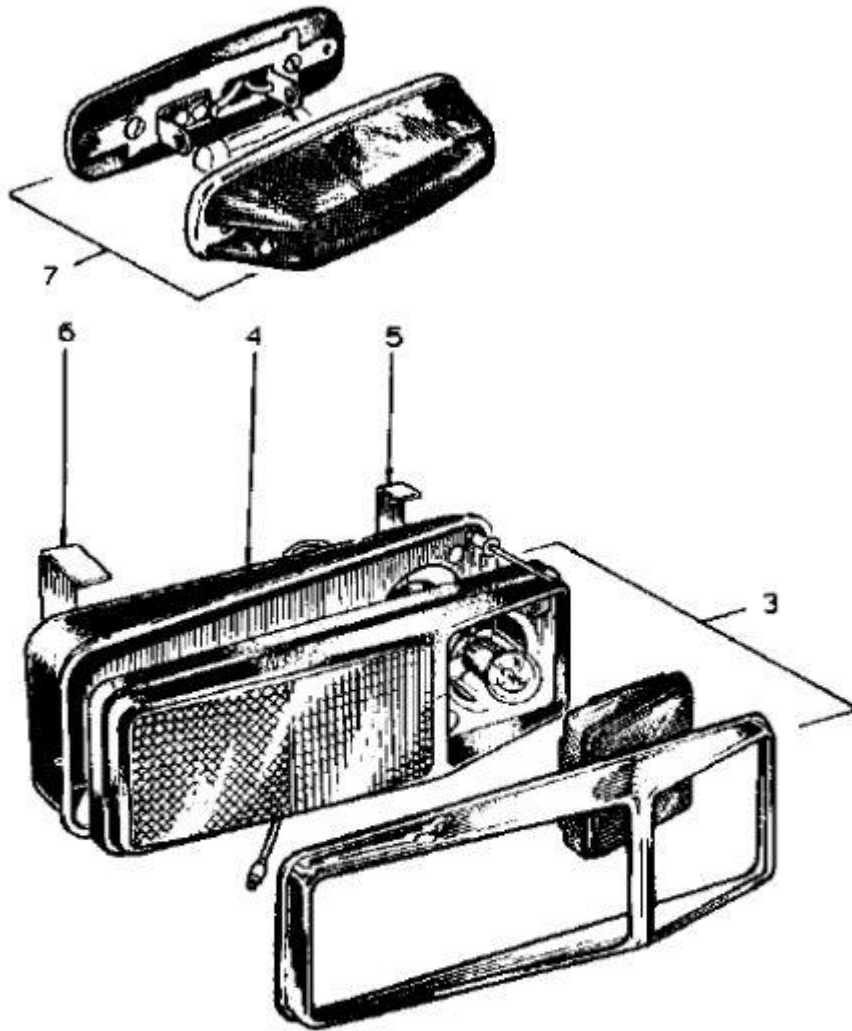

MF

Lotus Europa TC/TCS Parts Manual - Section MF - Electrical - Side Markers and Interior - Page 2

Item	Lotus #	S1	S1A/B	S2	S2 Fed	TC	TC Fed	TCS	TCS F	LHD	RHD	Description	Change Point Notes Bulletin Reference
1	X036M6253W					1	1	1	1			Number Plate Lamp	
1	A050M6168Z					1	1	1	1			Bulb (239) -Number Plate Lamp	
1	315					2	2	2	2			Screw - Securing -Number Plate Lamp	
1	422					2	2	2	2			Nut - Number Plate Lamp	
2	X036M6048W					1	1	1	1			Interior Lamp	
2	X036M6317Z					1	1	1	1			Bulb (239) - Lamp - Interior	
2	316C					2	2	2	2			Screw - Securing - Lamp - Interior	
2	422					2	2	2	2			Nut - Lamp - Interior	
3	X036M6282W						2		2			Lamp - Side Marker (amber)	
3	X036M6281W						2		2			Lamp - Side Marker (red)	
3	A036M6330Z						2		2			Bulb (989) - Lamp - Side Marker	
4	X050M1852Z						2		2			Insert - Side Marker Lamp	
5	A050M1853Z						2		2			Bracket - Mounting (front)	
6	Z050B0854Z						2		2			Bracket - Mounting (rear)	
6	X054M0126Z						2		2			Lead - Earth	
7	X036M6001W					2		2		+	+	Lamp - Flasher Repeater	
7	A036M6339Z					2		2		+	+	Bulb (254) - Lamp - Flasher Repeater	