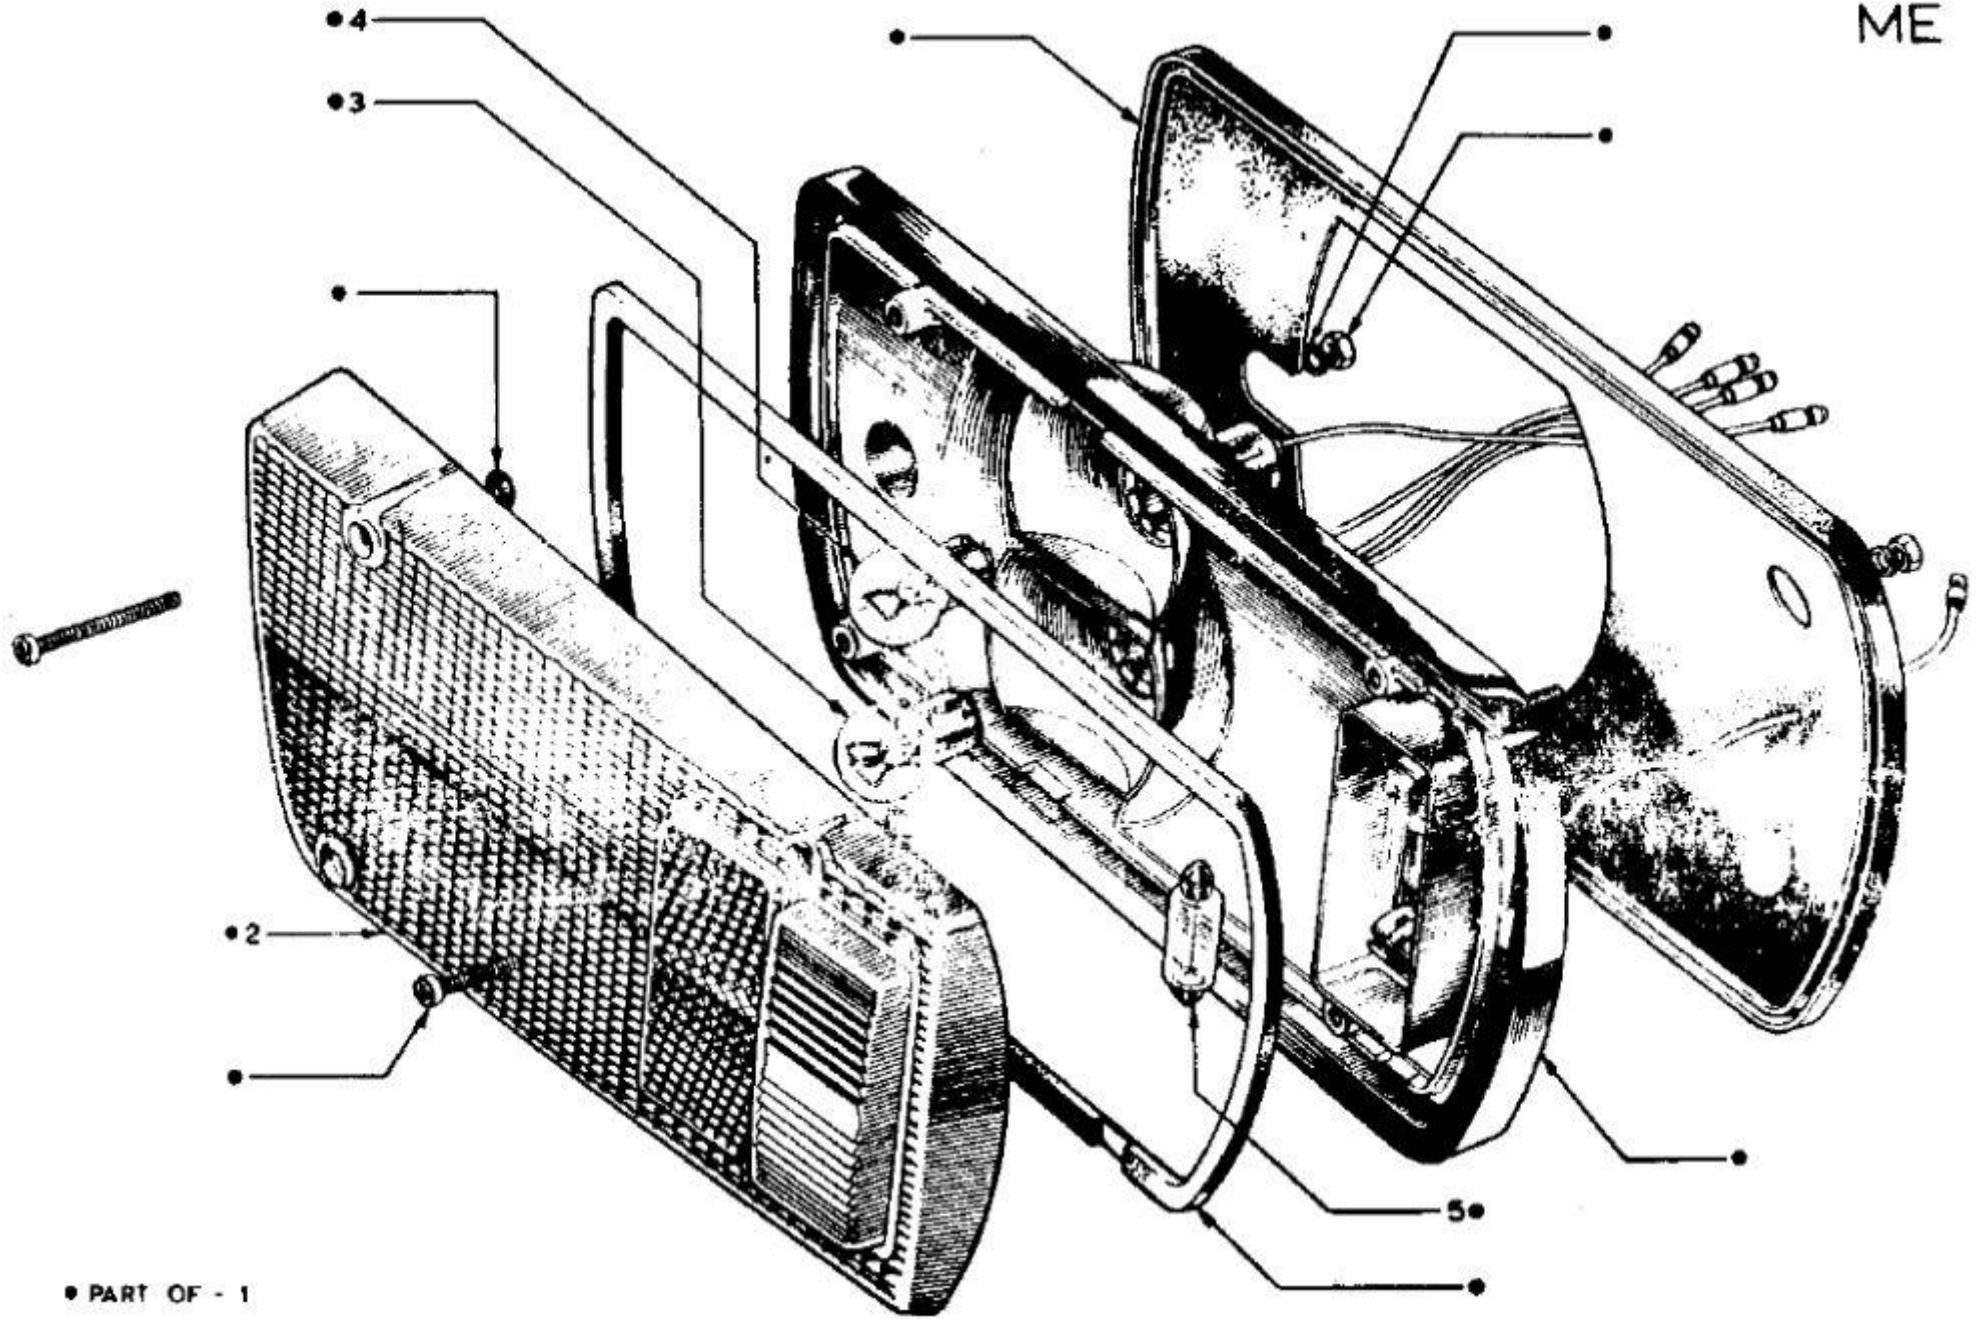

ME

● PART OF - 1

Lotus Europa TC/TCS Parts Manual - Section ME - Electrical - Taillights - Page 2

Item	Lotus #	S1	S1A/B	S2	S2 Fed	TC	TC Fed	TCS	TCS F	LHD	RHD	Description	Change Point Notes Bulletin Reference
1	X050M6059W					1		1		+	+	Assembly - Rear Lamp (L/H)	
1	X050M6060W					1		1		+	+	Assembly - Rear Lamp (R/H)	
1	A054M6081W						1		1			Assembly - Rear Lamp (L/H)	
1	A054M6080W						1		1			Assembly - Rear Lamp (R/H)	
2	X050M6061Z					1		1		+	+	Lens (L/H)	
2	X050M6062Z					1		1		+	+	Lens (R/H)	
2	A054M6095Z						1		1			Lens (L/H)	
2	A054M6096Z						1		1			Lens (R/H)	
3	A036M6331Z					2	2	2	2			Bulb (380) - Stop/tail	
4	A036M6329Z					2	2	2	2			Bulb (382) - Flasher	
5	A036M6332Z					2	2	2	2			Bulb (272) - Reverse	
5	XUFB0308					6	6	6	6			Bolt - Rear Lamp Mounting	
5	105					6	6	6	6			Washer	
5	X036M0127W						2				+	Unit - Fuse (West Germany Only)	
5	A050M6167Z						2				+	Fuse - 5 amp. (West Germany Only)	