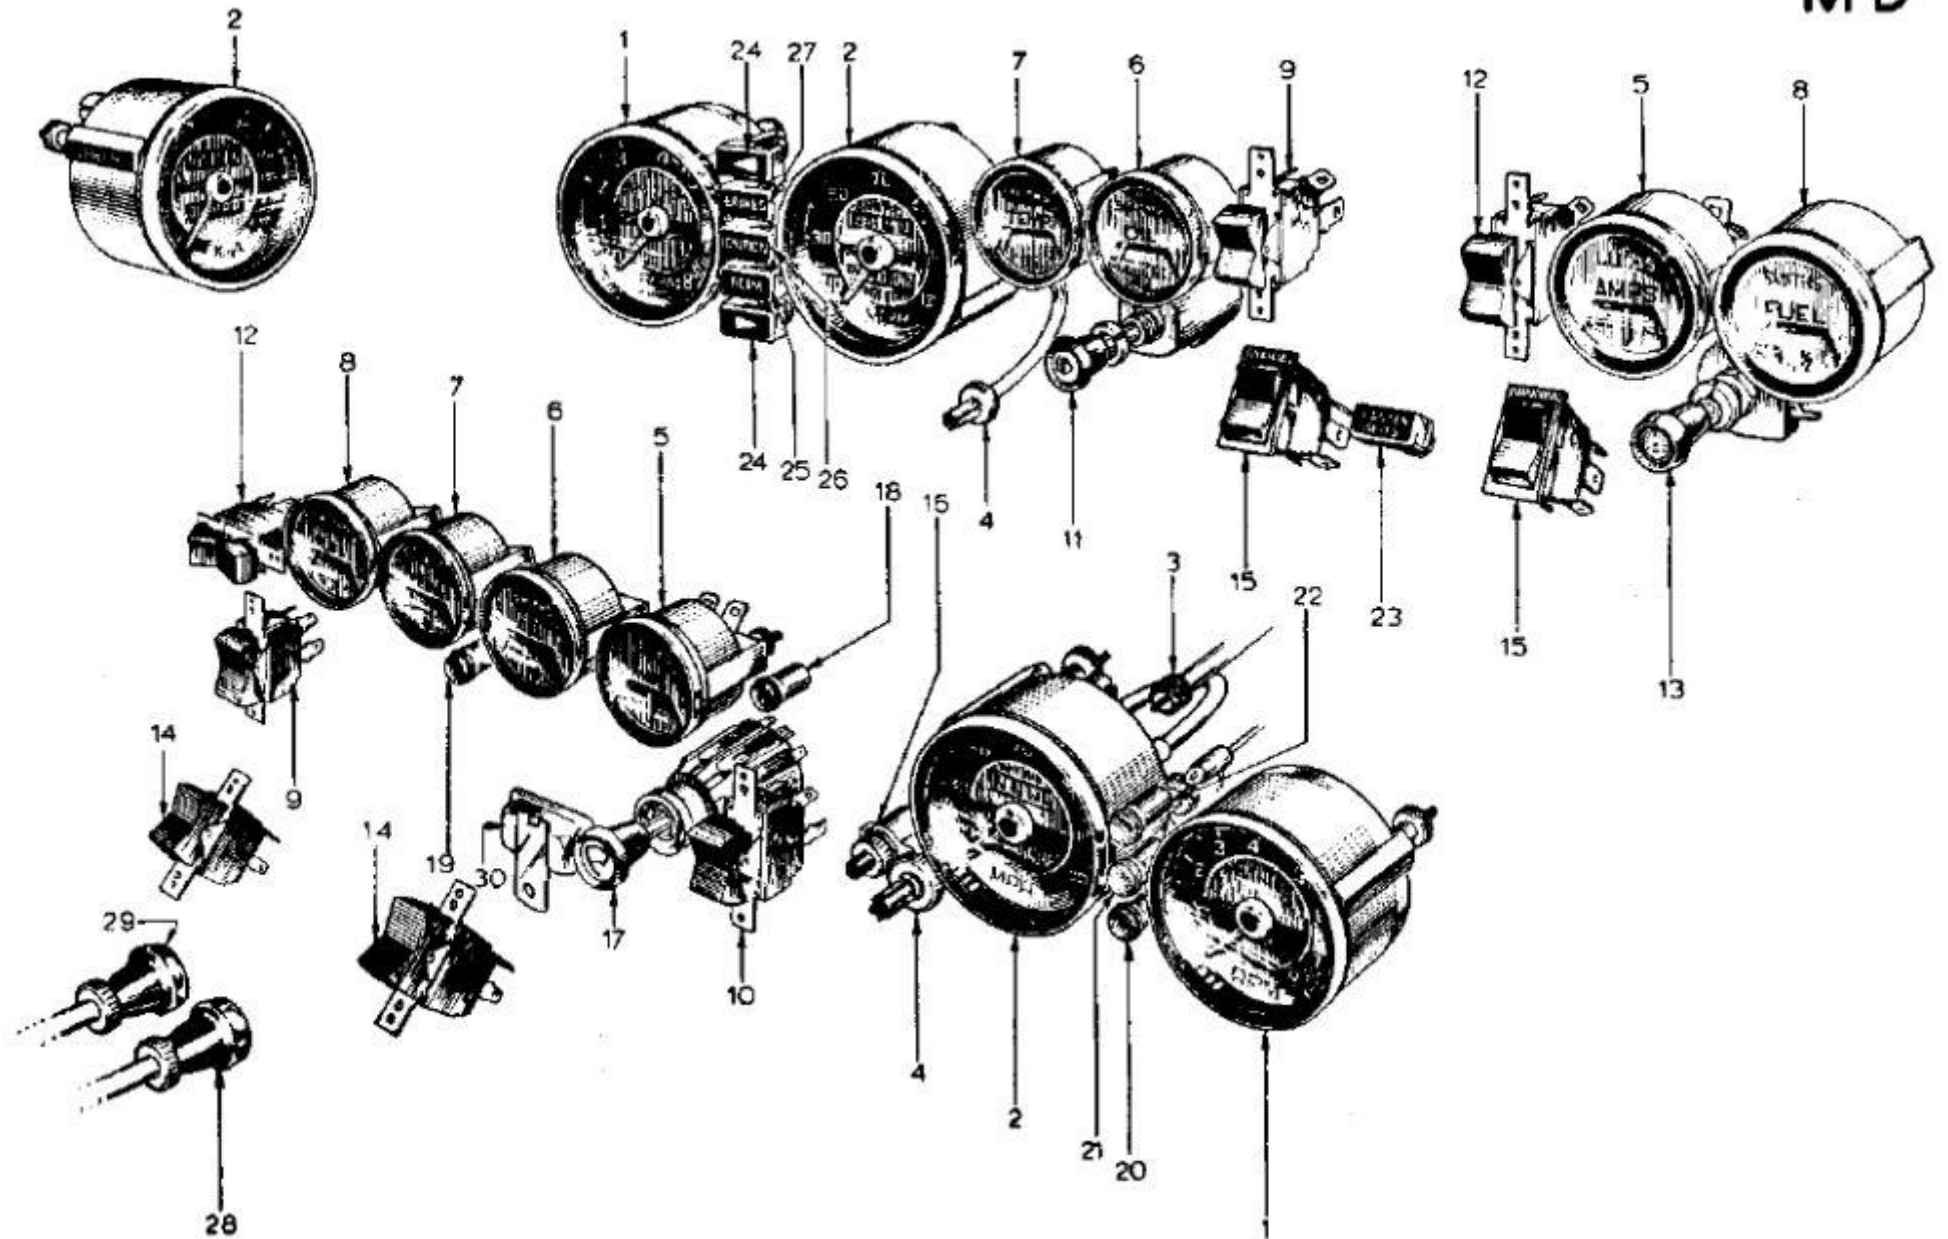

MD

Lotus Europa TC/TCS Parts Manual - Section MD - Electrical - Instruments - Page 2

Item	Lotus #	S1	S1A/B	S2	S2 Fed	TC	TC Fed	TCS	TCS F	LHD	RHD	Description	Change Point Notes Bulletin Reference
1	X054N6001Z											Tachometer	
1	A074N6004Z							1	1	+	+	Tachometer	
2	X054N6002Z					1	1					Speedometer - m.p.h (Vehicles with Type 336 Gearboxes)	
2	X054N6003Z					1					+	Speedometer - k.p.h (Vehicles with Type 336 Gearboxes)	
2	A074N6002Z					1	1	1	1			Speedometer - m.p.h (Vehicles with Type 352/365 Gearboxes)	
	A074N6003Z					1		1			+	Speedometer - k.p.h (Vehicles with Type 352/365 Gearboxes)	
3	X046N6007Z					1	1			+	+	Speedometer Cable (Vehicles with Type 336 Gearboxes)	
3	A074N6001Z					1	1	1	1			Speedometer Cable (Vehicles with Type 352/365 Gearboxes)	
4	X054N6009Z					1	1	1	1			Speedometer Trip Cable	
4	A054B1463Z							1				Bracket - Cable Securing	
5	A054M6062Z					1	1	1	1			Ammeter, Amp Gauge	
6	A074N6000Z					1	1	1	1			Oil Pressure Gauge	
6	A065N0024Z					1	1	1	1			Oil Pressure Pipe	
6	A050N0027Z					1	1	1	1			Adaptor - Oil Pipe to Block	
7	X054N6005Z					1	1	1	1			Gauge - Water temperature	
8	X054N6007Z					1	1	1	1			Gauge - Fuel	
9	X054M6002Z					1	1	1	1			Switch - Heater Fan	
10	X054M6002Z					1	1	1		+	+	Switch - Side.Head Lamps	
11	A050M0227Z							1				Switch - Side.Head Lamps	
12	X036M6094Z					1		1		+		Switch - Panel Lamps	
12	X050M6091Z					1		1			+	Switch - Hazard	
12	A036M6336Z						1		1			Switch - Hazard	
13	A074M6021Z							1				Switch. Dimmer - Panel Lamps	
13	A074M0227Z							1				Knob - Dimmer Switch	
14	X036M8290Z					2				+	+	Switch - Window Operating	
14	A054B1465M					2				+	+	Bezel - Switch (for X036M6290Z)	
14	A054B1462Z					1				+	+	Bracket - Switch Mounting (for X036M6290Z)	
15	A074M6012Z					2	2	2	2			Switch - Window Operating (smap-in type)	