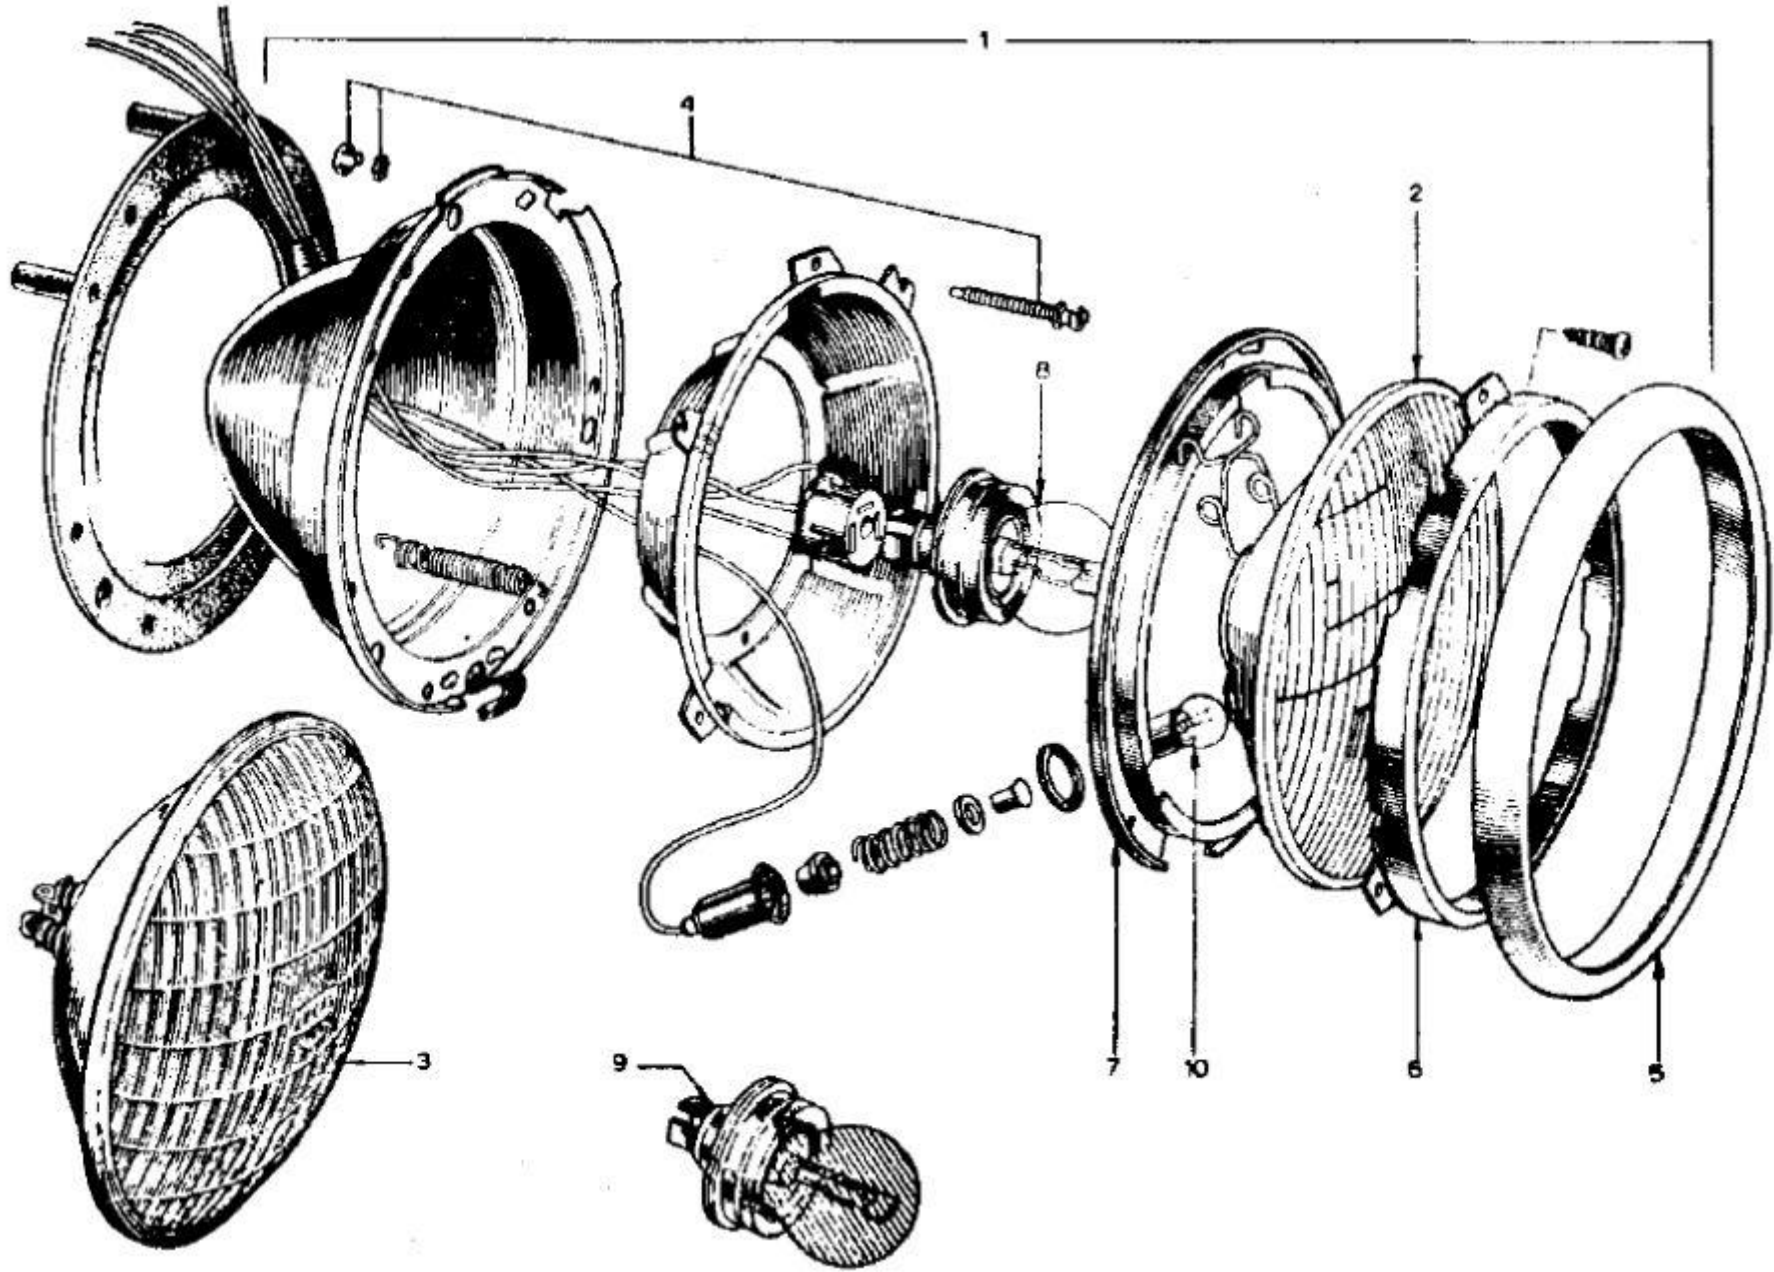

MB

Item	Lotus #	S1	S1A/B	S2	S2 Fed	TC	TC Fed	TCS	TCS F	LHD	RHD	Description	Change Point Notes Bulletin Reference
1	A074M6002W					2		2		+		Assembly - Headlamps	
1	A054M6064W					2				+		Assembly - Headlamp (replaced by A074M6002W)	
1	X046M6197W					2		2			+	Assembly - Headlamp (clear bulb and pilot bulb)	
1	A054M6061W					2		2			+	Assembly - Headlamp (yellow bulb and pilot bulb)	
1	A036M6078W					2		2			+	Assembly - Headlamp (clear bulb only)	
1	A036M6302W						2		2			Assembly - Headlamp	
2	X046M6185Z					2		2				Unit - Lamp - Headlamp	
3	X036M6081Z					2		2		+		Unit - Lamp - Headlamp	
3	X036M6083Z						2		2			Unit - Lamp - Headlamp	
4	X046M6187Z					4	4	4	4			Screw - Trimmer - Headlamp Assembly	
5	X036M6036Z					2	2	2	2			Headlamp Bezel	
6	X046M6163Z					2	2	2	2			Headlamp Rim	
6	X046M6162Z					2	2	2	2			Headlamp Assembly Gasket	
7	X036M6044Z					2	2	2	2			Headlamp Assembly Gasket	
8	X036M6360Z					2		2			+	Bulb (? #) - Clear - Headlamp Assembly	
9	A036M6361Z					2		2			+	Bulb (? #) - Yellow - Headlamp Assembly	
10	A036M6330Z					2		2		+	+	Bulb (989) - Pilot - Headlamp Assembly	
10	RSTS1014					8	8	8	8			Screw - Headlamp Mounting	
10	X036B6004Z					8	8	8	8			Nut - Headlamp Mounting	