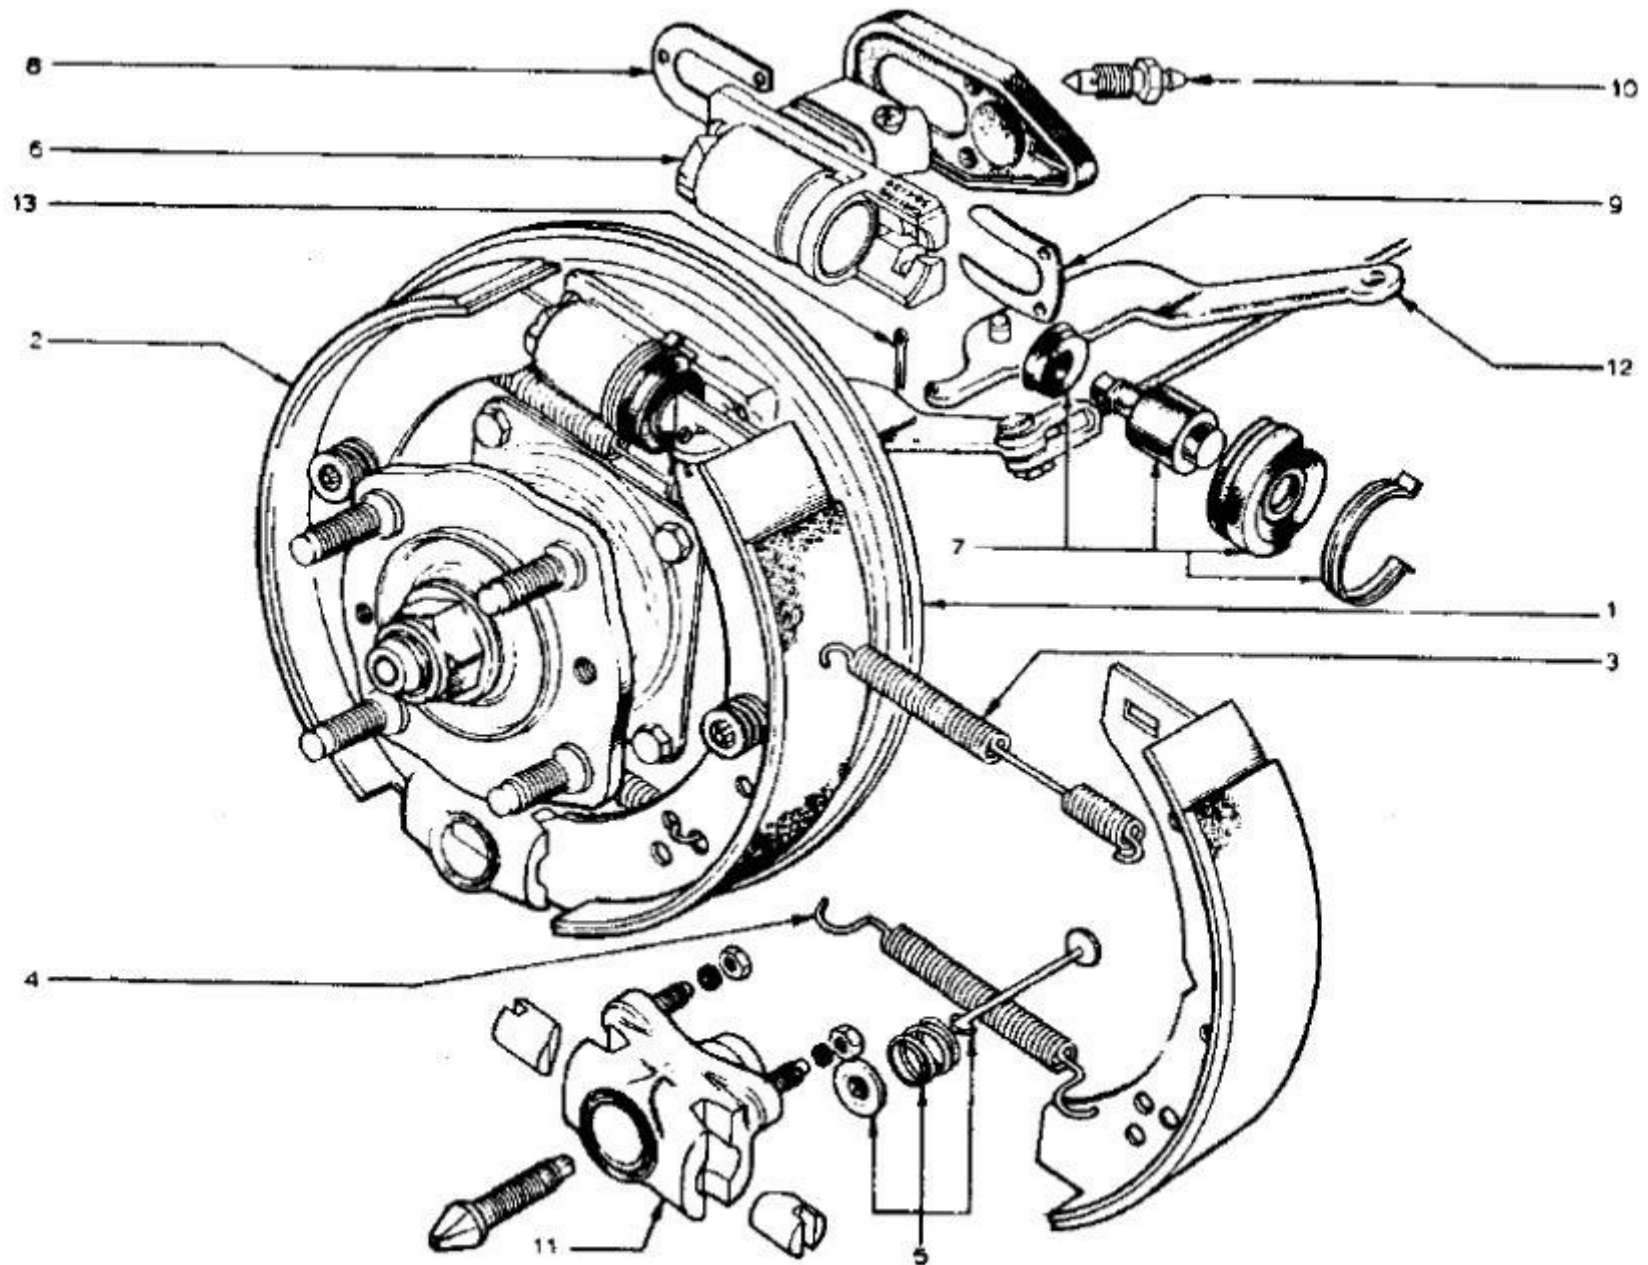

JD

Lotus Europa TC/TCS Parts Manual - Section JD - Brakes - Rear Drums and Shoes - Page 2

Item	Lotus #	S1	S1A/B	S2	S2 Fed	TC	TC Fed	TCS	TCS F	LHD	RHD	Description	Change Point Notes Bulletin Reference
1	A046J6021W					1	1	1	1	+	+	Rear Brake Assembly L/H	
1	A046J6022W					1	1	1	1	+	+	Rear Brake Assembly R/H	
1	X046J6000Z					1	1	1	1	+	+	Backplate L/H	
1	X046J6001Z					1	1	1	1	+	+	Backplate R/H	
2	X046J6002Z					4	4	4	4	+	+	Brake Shoe	
3	X046J6003Z					2	2	2	2	+	+	Spring - Upper Return	
4	X046J6004Z					2	2	2	2	+	+	Spring - Lower Return	
5	X046J6046Z					4	4	4	4	+	+	Assembly - Steady rest	
6	X046J6005Z					2	2	2	2	+	+	Wheel Cylinder (Brake Cylinder) Assembly	
7	X046J6006Z									+	+	Kit - Cylinder Servicing (As Required)	
8	X046J6009Z					2	2	2	2	+	+	Plate - Reatining	
9	X046J6010Z					2	2	2	2	+	+	Plate - Locking	
10	X046J6004Z					2	2			+	+	Screw - Bleed	
11	X046J6011Z					2	2			+	+	Assembly - Brake Shoe Adjuster	
12	X046J6007Z					2	2			+	+	Lever - Handbrake	
12	W0086					2	2			+	+	Split Pin	
12	A074J6037W							1	1	+	+	Assembly - Rear Brake - L/H	
12	A074J6038W							1	1	+	+	Assembly - Rear Brake - R/H Comprising:	
1	A074J6043Z							1	1	+	+	Backplate - L/H	
1	A074J6044Z							1	1	+	+	Backplate - R/H	
2	A074J6044A							4	4			Shoe - Brake	
6	A074J6046W							2	2			Assembly - Wheel Cylinder	
6	A074J6047Z											Kit - Cylinder Servicing (As Required)	
11	A074J6049W							1	1			Unit - Adjuster - L/H	
11	A074J6048W							1	1			Unit - Adjuster - R/H	
11	13					8	8	8	8			Screw - Brake Assembly to Radius Arm	
11	116					8	8	8	8			Washer	