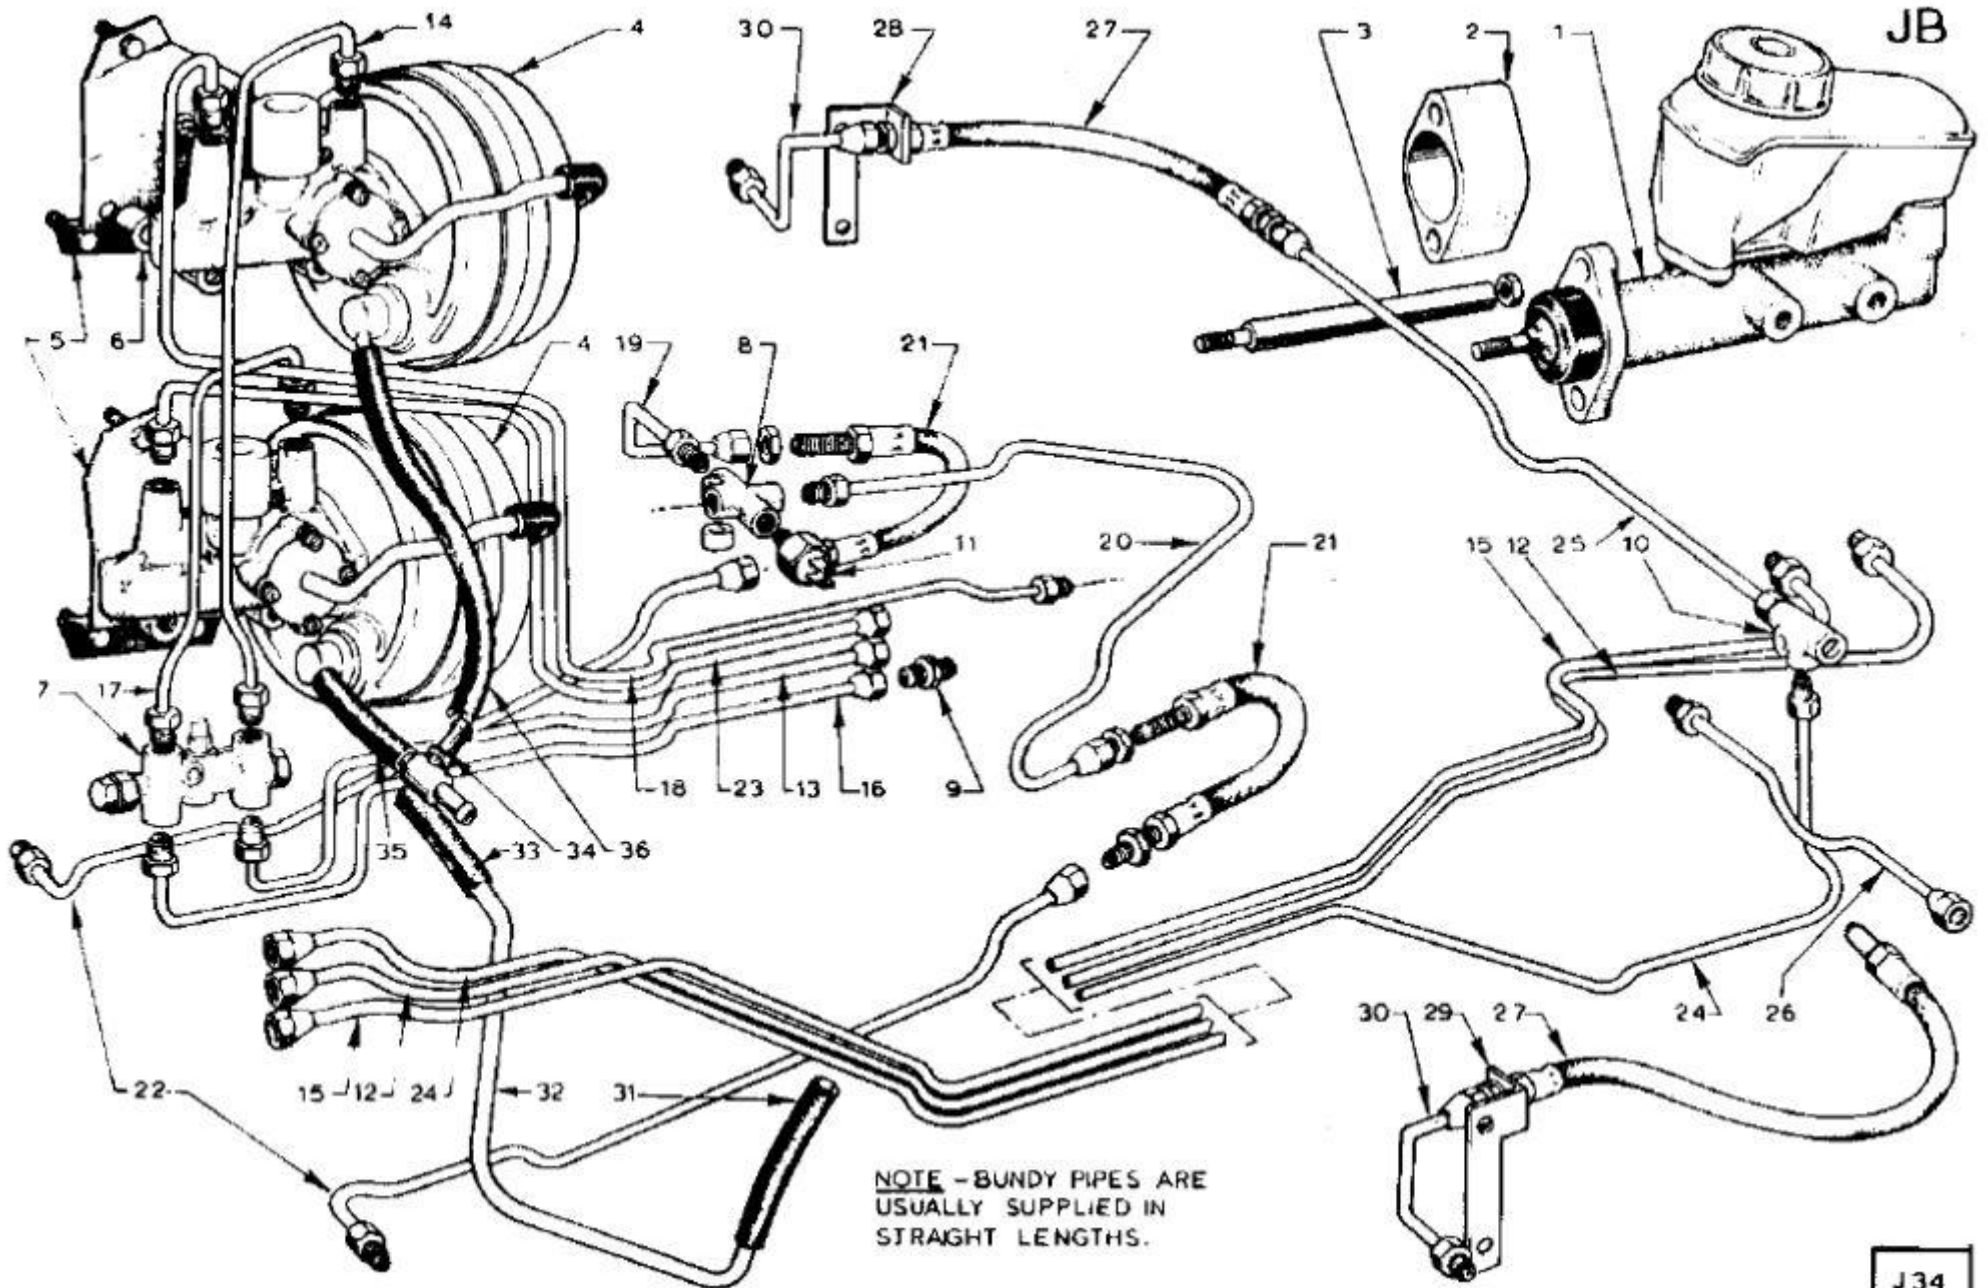

Lotus Europa TC/TCS Parts Manual - Section JB - Brakes - Dual System - Page 2

Item	Lotus #	S1	S1A/B	S2	S2 Fed	TC	TC Fed	TCS	TCS F	LHD	RHD	Description	Change Point Notes Bulletin Reference
1	A074J6033W					1	1	1	1		+	Cylinder - Master - c/w Reservoir	
1	A074J6051W										+	Kit - Reservoir Servicing (As Required)	
1	A074J6052Z					1	1	1	1		+	Cap - Filler	
1	A074J6050W					1	1	1	1		+	Kit - Master Cylinder Servicing	
2	C074J0204Z					1	1	1	1		+	Spacer - Master Cylinder	
3	A074J0206Z					1	1	1	1		+	Adaptor - Push rod	
4	X036J6085Z					2	2	2	2		+	Unit - Brake Servo - Front and Rear	
5	D036J0162Z					2	2	2	2		+	Bracket - Servo Mounting	
6	A074J0209Z					3	3	3	3		+	Spacer - Servo Mounting Bracket - Rear	
7	X050J6053W					1	1	1	1		+	Valve - Pressure Difference Warning (PDWV)	
8	X046J6017Z					1	1	1	1		+	Union - 4 Way	Attaches with 7/16 head, 1/4" x 28 TPI, 1" long bolt, & 1/4" x 28 TPI Nyloc nut
8	X046J1938Z					1	1	1	1		+	Spacer - Union to Chassis	
9	A050J6085Z					3	3	3	3		+	Union - 2 Way	
10	X036J6016Z					1	1	1	1		+	Union - 3 Way	
11	X046J6025Z					1	1	1	1		+	Stop Lamp Switch	
11	X036J6059Z					1	1	1	1		+	Seal - Stop Lamp Switch	
12	A074J6025Z					1	1	1	1		+	Pipe - Bundy - Master Cylinder to 2 Way Union (Rear Servo System)	
13	A074J6026Z					1	1	1	1		+	Pipe - Bundy - 2 Way Union to PDWV (Rear Servo System)	
14	A074J6027Z					1	1	1	1		+	Pipe - Bundy - PDWV to Rear Unit	
15	A074J6016Z					1	1	1	1		+	Pipe - Bundy - Master cylinder to 2 Way Union (Front Servo System)	
16	A074K6017Z					1	1	1	1		+	Pipe - Bundy - 2 Way Union to PDWV	
17	A074J6018Z					1	1	1	1		+	Pipe - Bundy - PDWV to Front Servo Unit	
18	A074J6034Z					1	1	1	1		+	Pipe - Bundy - Rear Servo Unit to 4 Way Unit	
19	A074J6030Z					1	1	1	1		+	Pipe - Bundy - 4 Way Union to L/H rear Flexible Hose	
20	A074J6031Z					1	1	1	1		+	Pipe - Bundy - 4 Way Union to R/H rear Flexible Hose	
21	X046J6020Z					2	2	2	2		+	Hose - Flexible - Rear	
22	A074J6032Z					2	2	2	2		+	Pipe - Bundy - Flexible Hose to Brake Drums	
23	A074J6035Z					1	1	1	1		+	Pipe - Bundy - Front Servo Unit to 2 Way Union	
24	A074J6025Z					1	1	1	1		+	Pipe - Bundy - 2 Way Union to 3 Way Union	