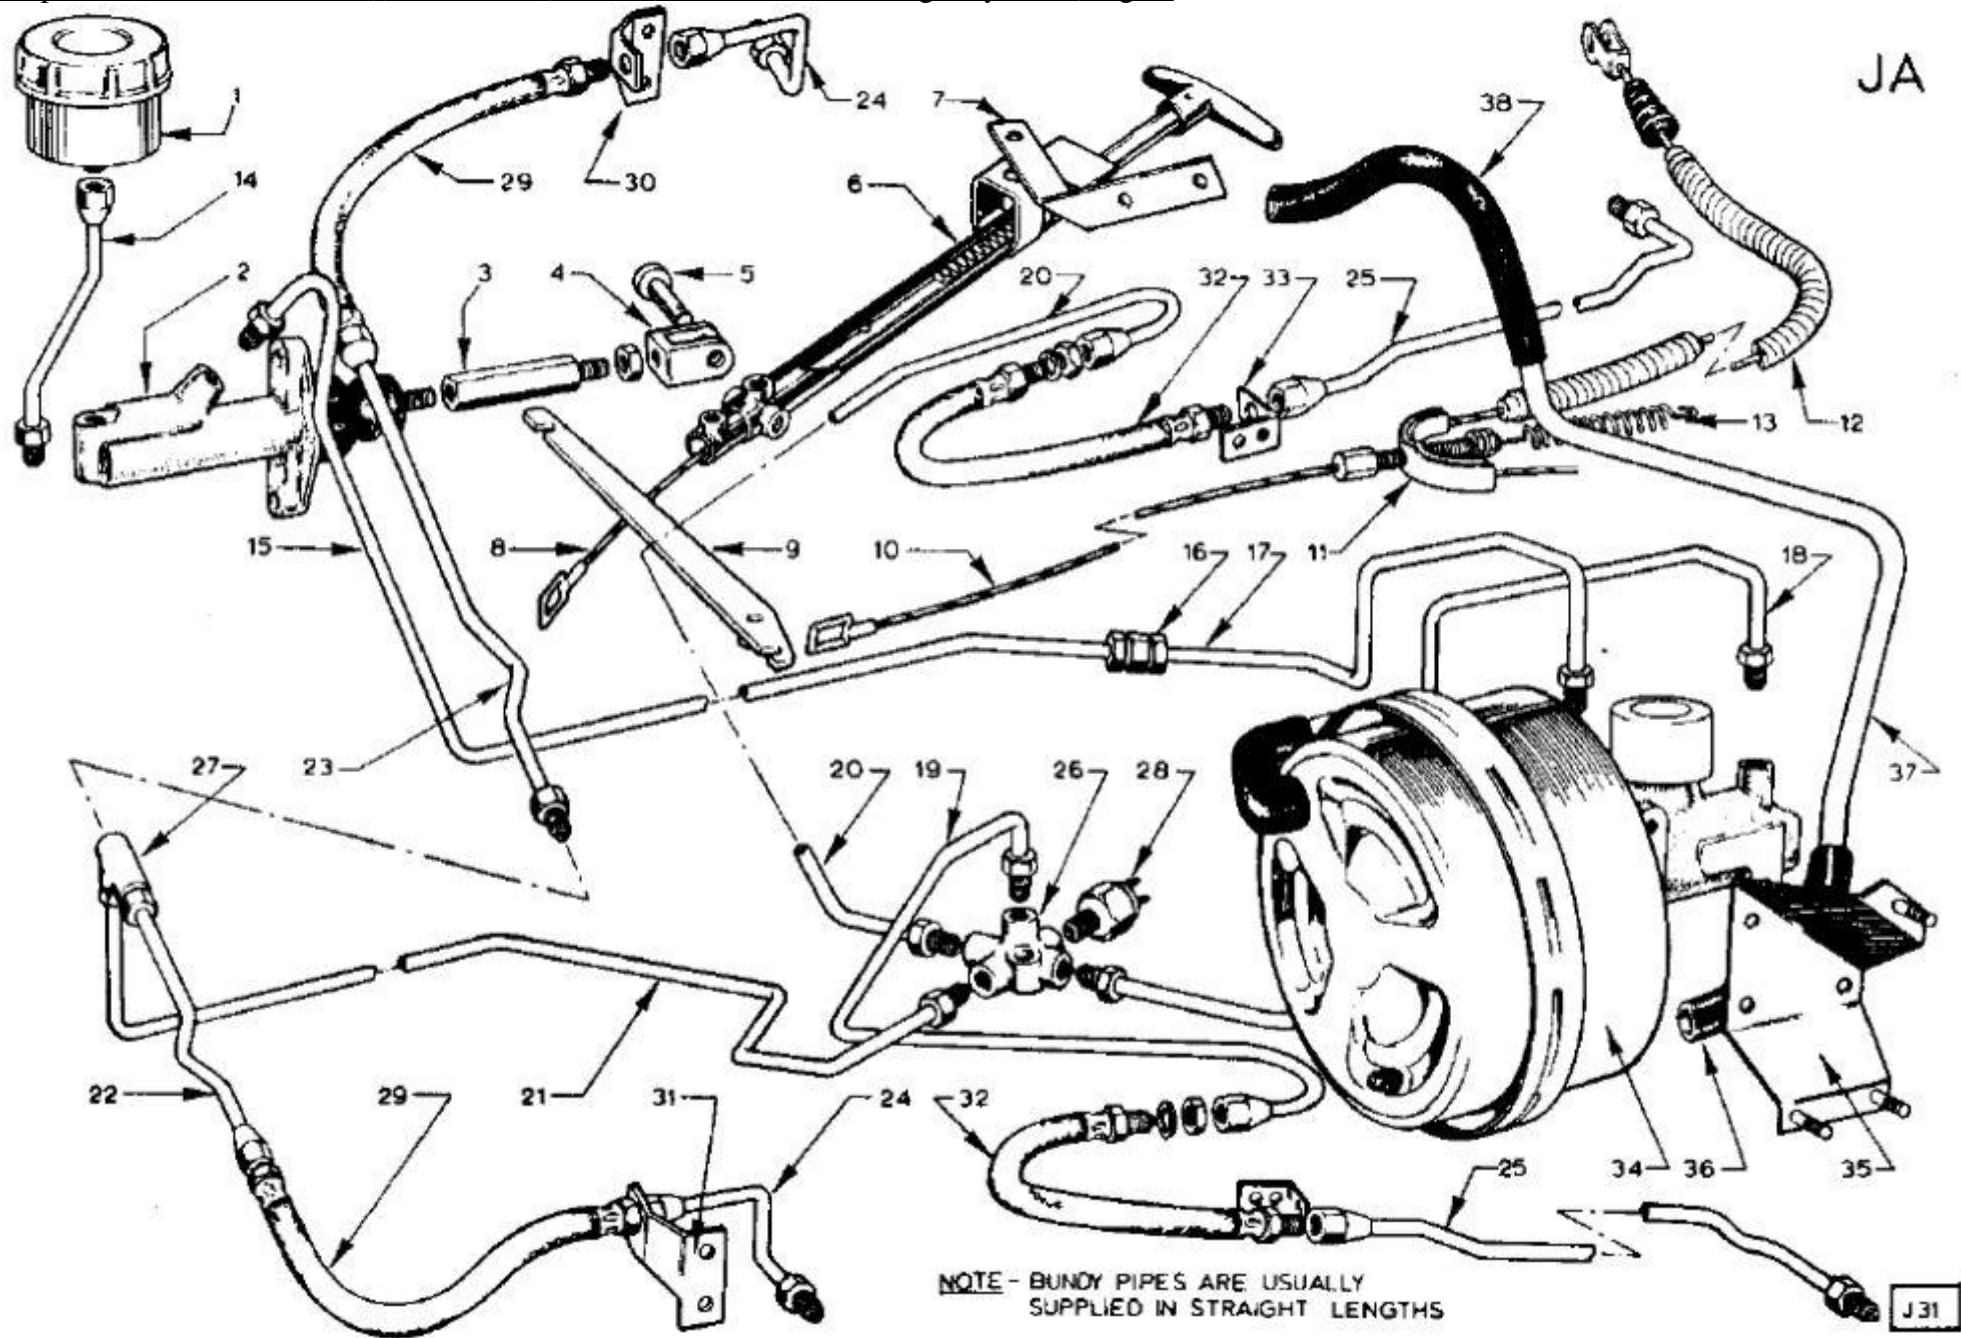

JA

NOTE - BUNDY PIPES ARE USUALLY SUPPLIED IN STRAIGHT LENGTHS

J 31

Lotus Europa TC/TCS Parts Manual - Section JA - Brakes - Handbrake and Single System - Page 2

Item	Lotus #	S1	S1A/B	S2	S2 Fed	TC	TC Fed	TCS	TCS F	LHD	RHD	Description	Change Point Notes Bulletin Reference
1	X046J6019W					1		1		+	+	Reservoir	
1	X046J6041Z					1		1		+	+	Cap - Reservoir	
1	X046J0048Z					1		1		+	+	Bracket - mounting	
2	X046J6018W					1		1		+	+	Cylinder - Master	
2	X046J6015Z					1		1		+	+	Kit - Master Cylinder Servicing	
3	A074J0193Z					1		1		+	+	Adaptor - Push Rod	
4	X046J0076Z					1		1		+	+	Clevis - Push Rod	
5	W0084					1		1		+	+	Pin - Clevis	
5	W0086					1		1		+	+	Pin Split - Pin Clevis	
6	C036J0752W					1		1		+		Assembly - Handbrake R/H	
6	C036J0751W					1	1	1	1		+	Assembly - Handbrake L/H	
6	7					1	1	1	1			Screw - Handbrake to Bracket	
6	211					1	1	1	1			Nut - Handbrake to Bracket	
7	X054J0104Z					1		1		+		Bracket - Handbrake R/H	
7	X054J0103Z					1		1			+	Bracket - Handbrake L/H	
7	7					2	2	2	2			Screw - Bracket - Securing	
7	118					2	2	2	2			Washer - Bracket - Securing	
7	211					2	2	2	2			Nut - Bracket - Securing	
7	A074M6016Z						1	1				Microswitch - Handbrake	
8	A074J0747Z					1	1	1	1			Cable - Handbrake to Multiplying Lever	
9	A074J0750Z					1		1		+		Lever - Multiplying - R/H	
9	A074J0749Z					1	1	1	1		+	Lever - Multiplying - L/H	
9	A074J0748Z					1	1	1	1			Bolt - Pivot - Lever - Multiplying	
9	W0078					1	1	1	1			Washer - Lever - Multiplying	
10	B074J0194Z					1	1	1	1			Cable - Handbrake - Intermediate	
11	X046J6028Z					1	1	1	1			Compensator	
12	X046J0069Z					1	1	1	1			Cable - Handbrake - Rear	
13	X046J0016Z					1	1	1	1			Spring - Handbrake - Cable Return	
14	X046G6032Z					1		1		+	+	Pipe - Bundy - Reservoir to Master Cylinder	
15	X050J6052Z					1		1		+	+	Pipe - Bundy - Master Cylinder to Two Way Union	
16	A050J6085Z					1		1		+	+	Union - two Way	
17	A074J6010Z					1		1		+	+	Pipe - Bundy - Two Way Union to Servo Unit	
18	X026J6019Z					1		1		+	+	Pipe - Bundy - Servo Unit to Five Way Union	