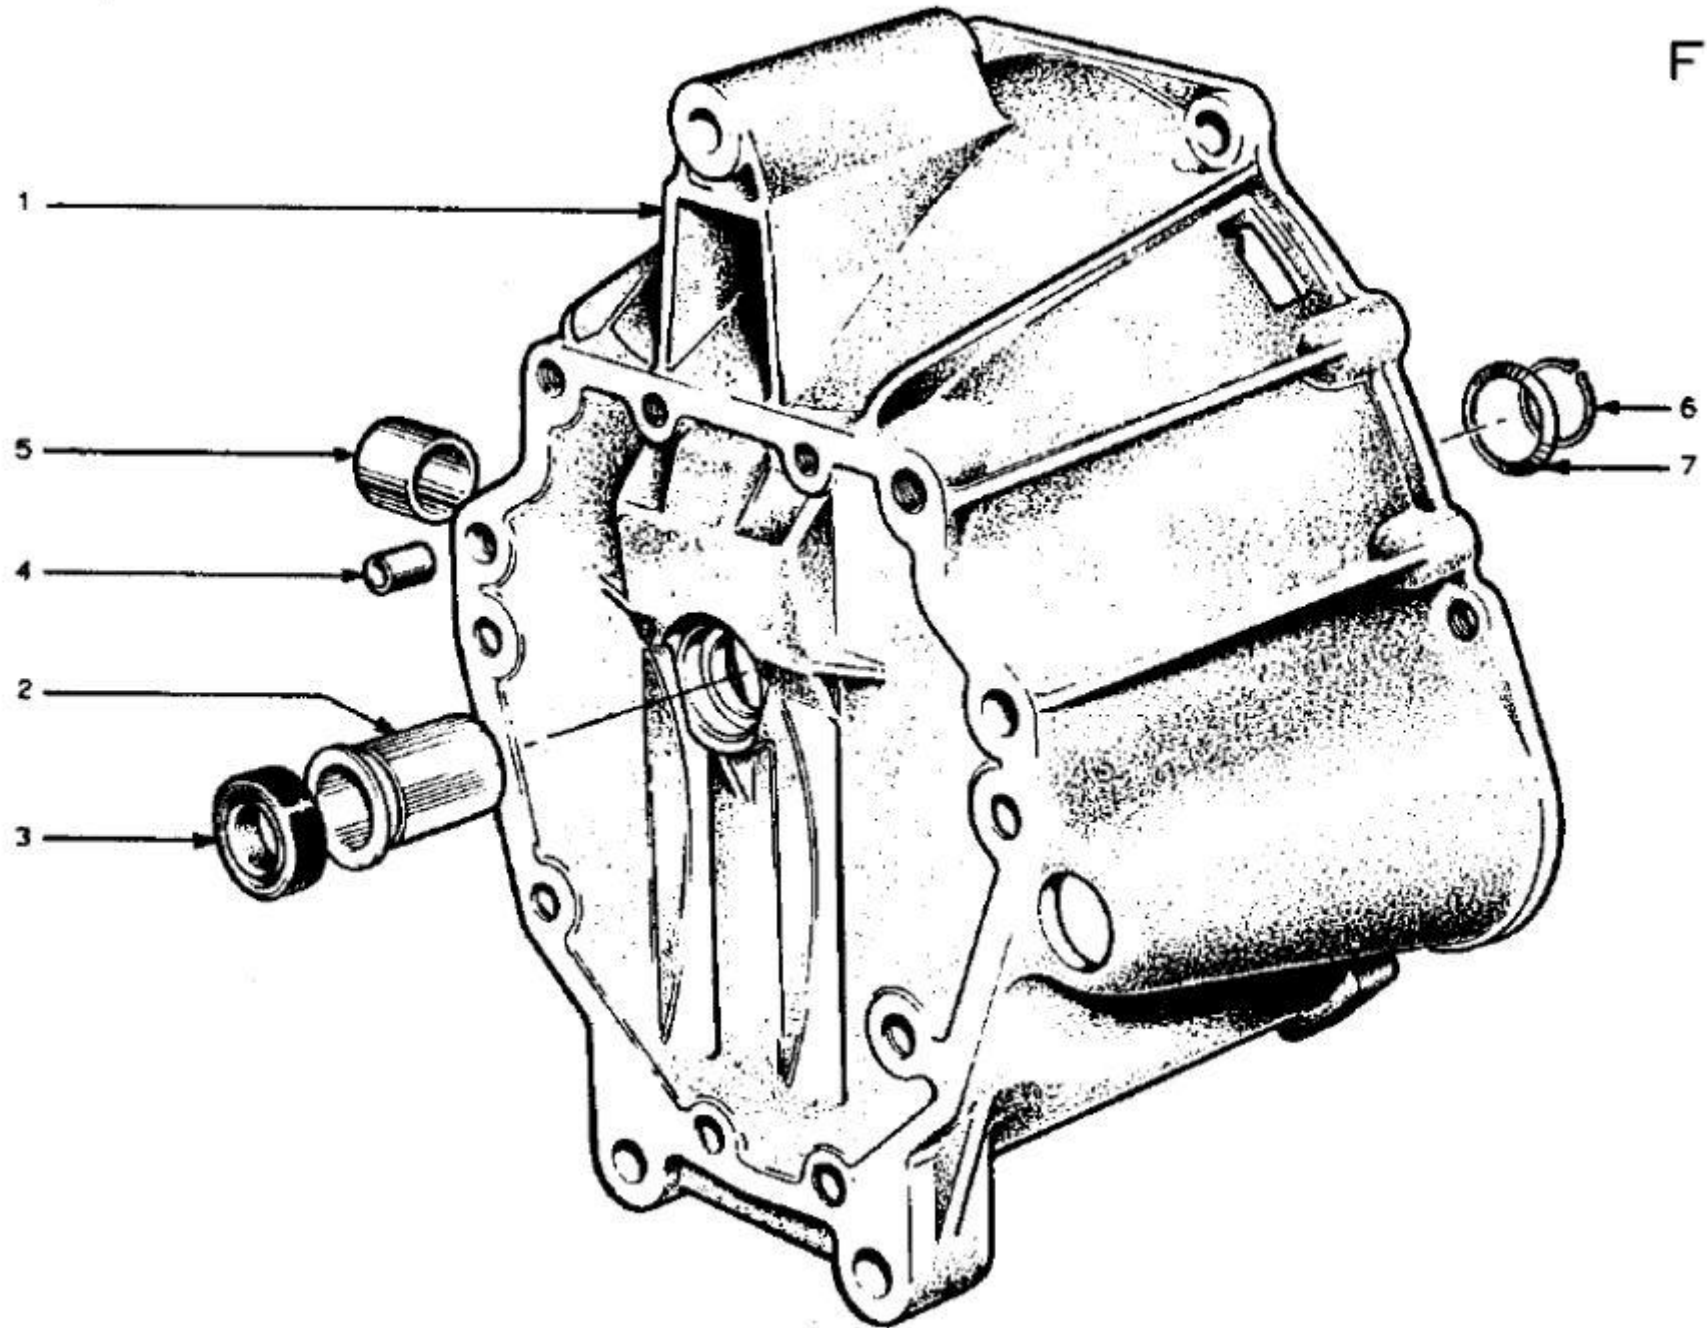

FF

Lotus Europa TC/TCS Parts Manual - Section FF - Transmission - Bell Housing - Page 2

Item	Lotus #	S1	S1A/B	S2	S2 Fed	TC	TC Fed	TCS	TCS F	LHD	RHD	Description	Change Point Notes Bulletin Reference
1	A074F0005Y					1	1			+	+	Bell Housing (336 Gearbox)	
1	D074F0005Y					1	1	1	1	+	+	Bell Housing (352/365 Gearbox)	
2	A074Q6001Z					1	1	1	1			Spigot - Release Bearing	
3	A074Q6005Z					1	1	1	1			Seal - Oil	
4	X046F6023Z					1	1	1	1			Bush	
5	A074F6001Z					1	1	1	1			Bush - Cross Shaft	
6	A074Q6002Z					1	1	1	1			Circlip	
7	A074Q6003Z					1	1	1	1			Shim	
7	A074F6000Z					1	1	1	1			Bellhousing to Gearbox Gasket	
7	XMMB1030					2	2	2	2			Bolt - Bellhousing to Gearbox	
7	XMMB0825					8	8	8	8			Bolt - Bellhousing to Gearbox	
7	XMMB1035					2	2	2	2			Bolt - Bellhousing to Gearbox	
7	ADBW1706					8	8	8	8			Washer - Bellhousing to Gearbox	
7	A10W2108					4	4	4	4			Washer - Bellhousing to Gearbox	