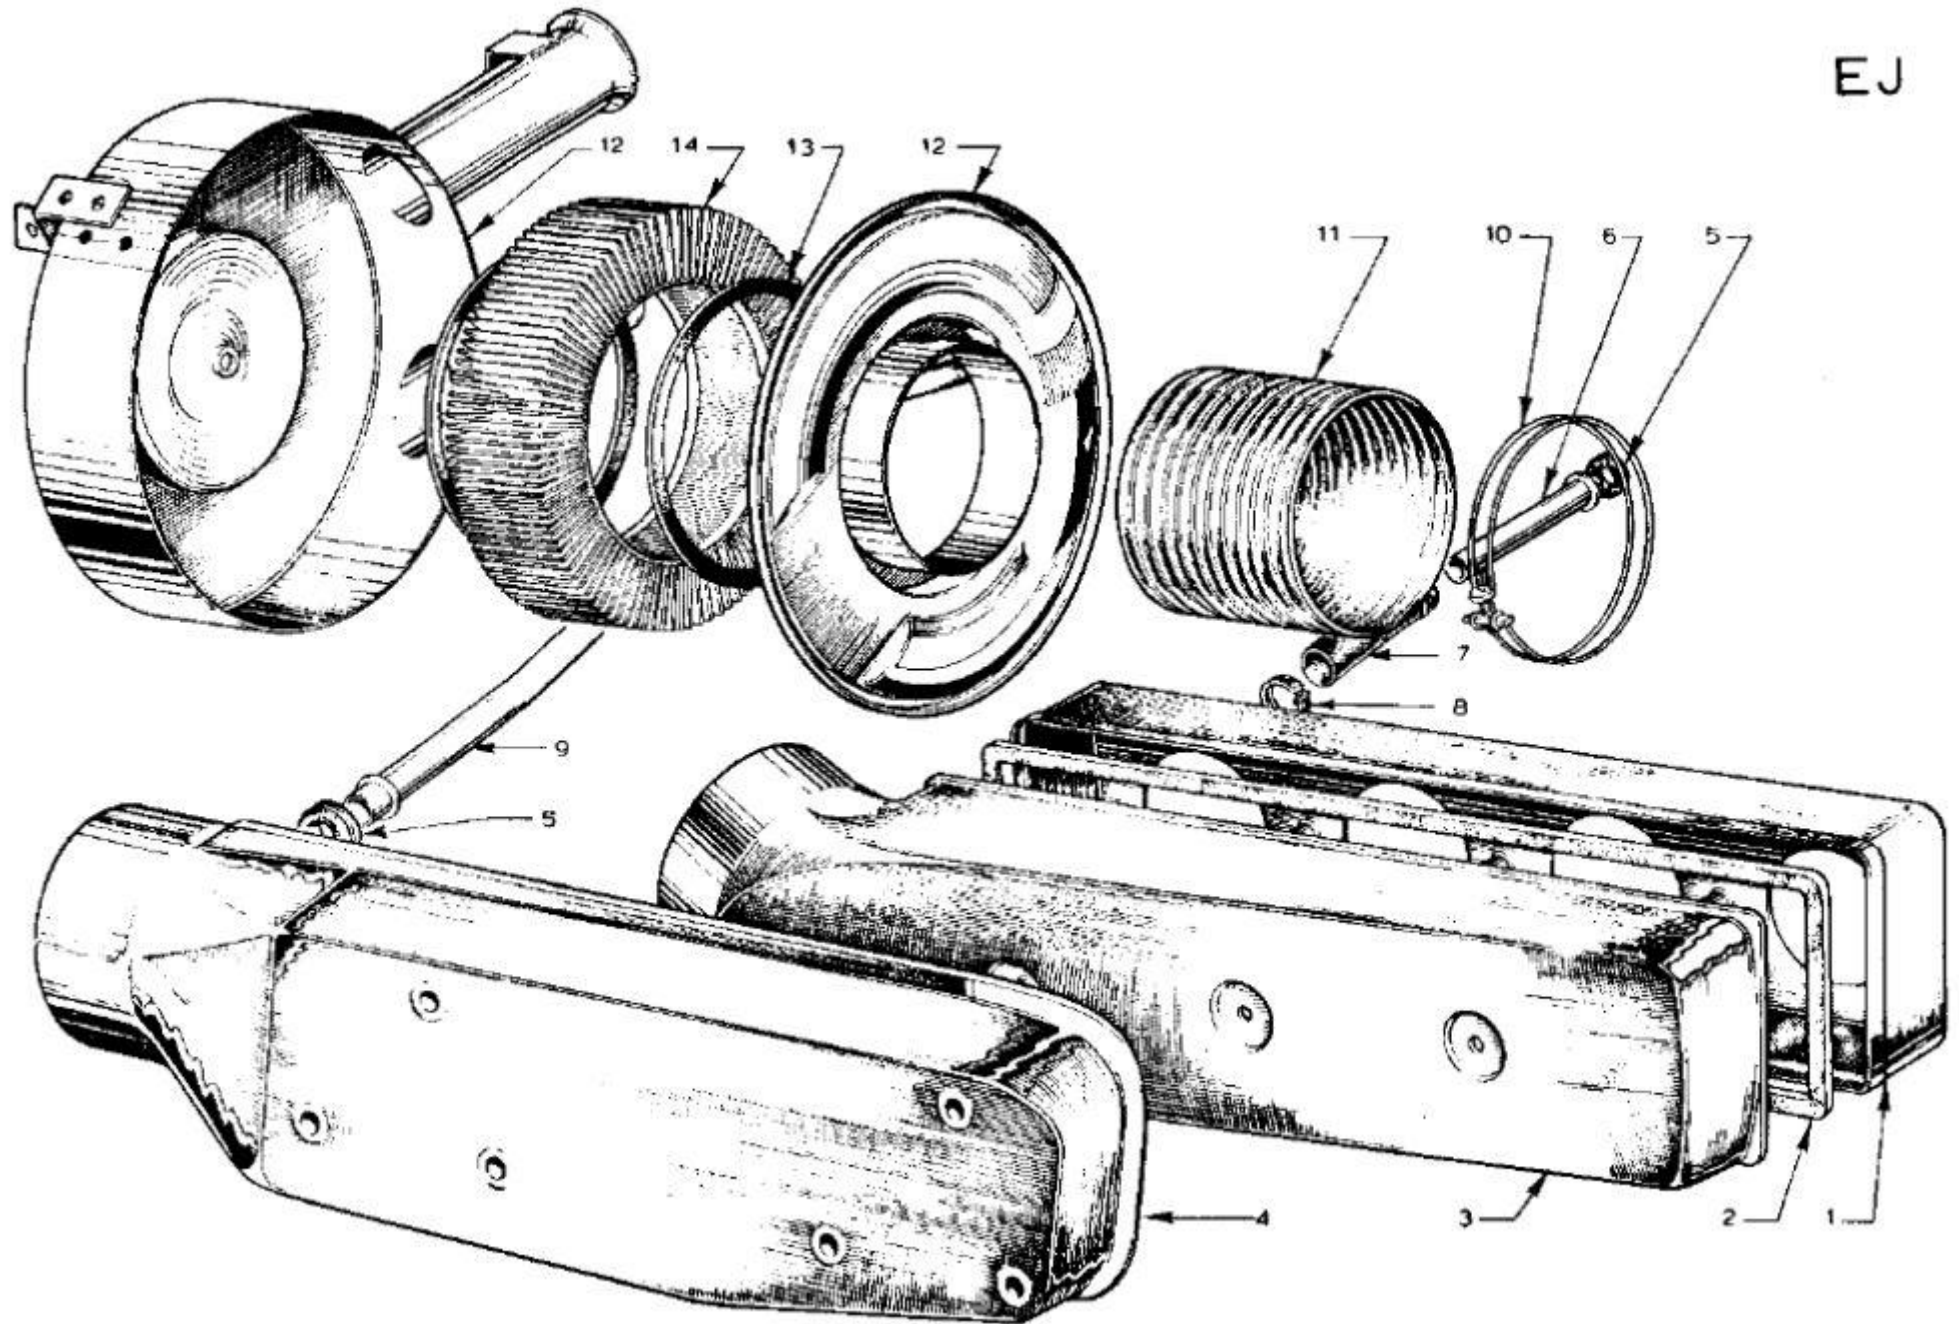

EJ

Lotus Europa TC/TCS Parts Manual - Section EJ - Engine - Airbox - Page 2

Item	Lotus #	S1	S1A/B	S2	S2 Fed	TC	TC Fed	TCS	TCS F	LHD	RHD	Description	Change Point Notes Bulletin Reference
1	A094S0186Z					1		1		+	+	Backplate - airbox	
2	A026S0016Z					1		1		+	+	Airbox Gasket	
3	A074S0187Z					1		1		+	+	Airbox	
3	16					3		3		+	+	Bolt - Airbox Securing	
3	116					3		3		+	+	Washer - Shakeproof - Airbox Securing	
4	A074S0112S						1	1				Assembly - Airbox	
4	18A						6	6				Bolt - Assembly - Airbox	
4	116						6	6				Washer - Shakeproof - Assembly - Airbox	
4	118						6	6				Washer - Plain - Assembly - Airbox	
5	A026E0322A					1	2	1	2	+	+	Gromet - Breather Tube	
6	X026S0052Z					1		1		+	+	Tube - Breather	
7	X026S0054Z					1		1		+	+	Hose - Breather	
8	X036S6020Z					2		2		+	+	Clip - Hose	
9	Z026S0052Z						1	1				Tube - Breather	
10	X036S6006Z					2	2	2	2			Clip - Airbox Hose	
11	A074E0467Z					1	1	1	1			Airbox Hose (3 1/2 ins x 6 ins)	
12	B026S0704W					1	1	1	1			Assembly - Air Cleaner	
13	X036S6007Z					2	2	2	2			Ring - Sealing - Air Cleaner	
14	X028S0020Z					1	1	1	1			Air Filter Element	
14	B074E0196Z					1	1	1	1			Bracket - Air Cleaner to Luggage Compartment	