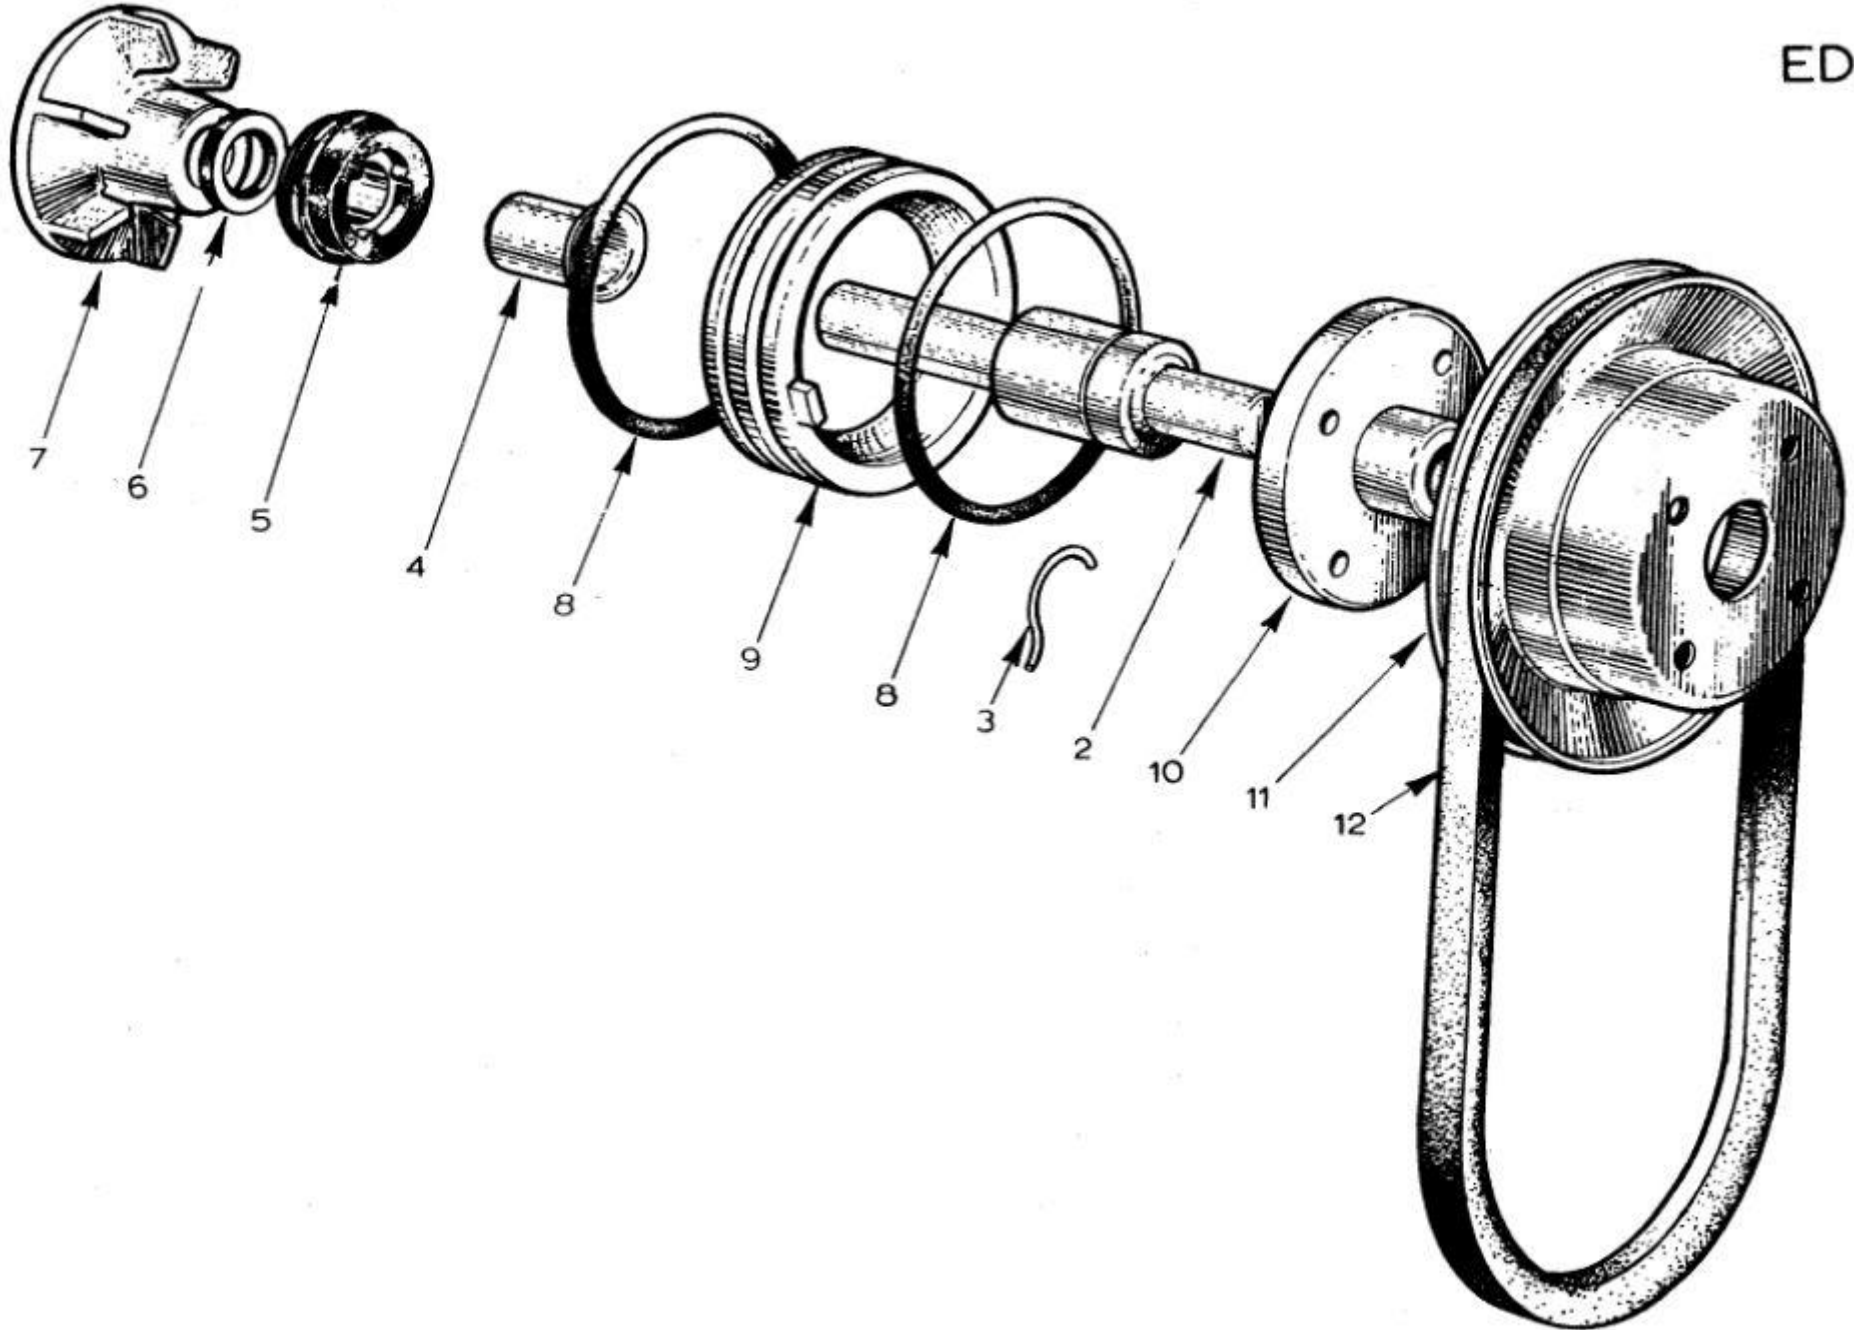

ED

Lotus Europa TC/TCS Parts Manual - Section ED - Engine - Water Pump - Page 2

Item	Lotus #	S1	S1A/B	S2	S2 Fed	TC	TC Fed	TCS	TCS F	LHD	RHD	Description	Change Point Notes Bulletin Reference
1	A026E6000W					1	1	1	1			Kit - Water Pump Repair	
2	A026E6049W					1	1	1	1			Shaft - p/o Kit - Water Pump Repair	
3	A036E6188Z					1	1	1	1			Retainer - p/o Kit - Water Pump Repair	
4	A026E6020Z					1	1	1	1			Slinger - p/o Kit - Water Pump Repair	
5	A026E0393Z					1	1	1	1			Seal - p/o Kit - Water Pump Repair	
6	A026E6127Z					1	1	1	1			Disc - p/o Kit - Water Pump Repair	
7	A026E6126Z					1	1	1	1			Impeller - p/o Kit - Water Pump Repair	
8	X026E6002Z					2	2	2	2			O Ring - p/o Kit - Water Pump Repair	
9	X026E0362Y					1	1	1	1			Insert - p/o Kit - Water Pump Repair	
10	A036E6169Z					1	1	1	1			Hub - p/o Kit - Water Pump Repair	
10	A036E6006Z					4	4	4	4			Bolt - Attaching	
10	A036E6190Z					4	4	4	4			Washer	
11	A03SE6191Z					1	1	1	1			Pulley	
12	A074E6005Z					1	1	1	1			Drive Belt - Water Pump	