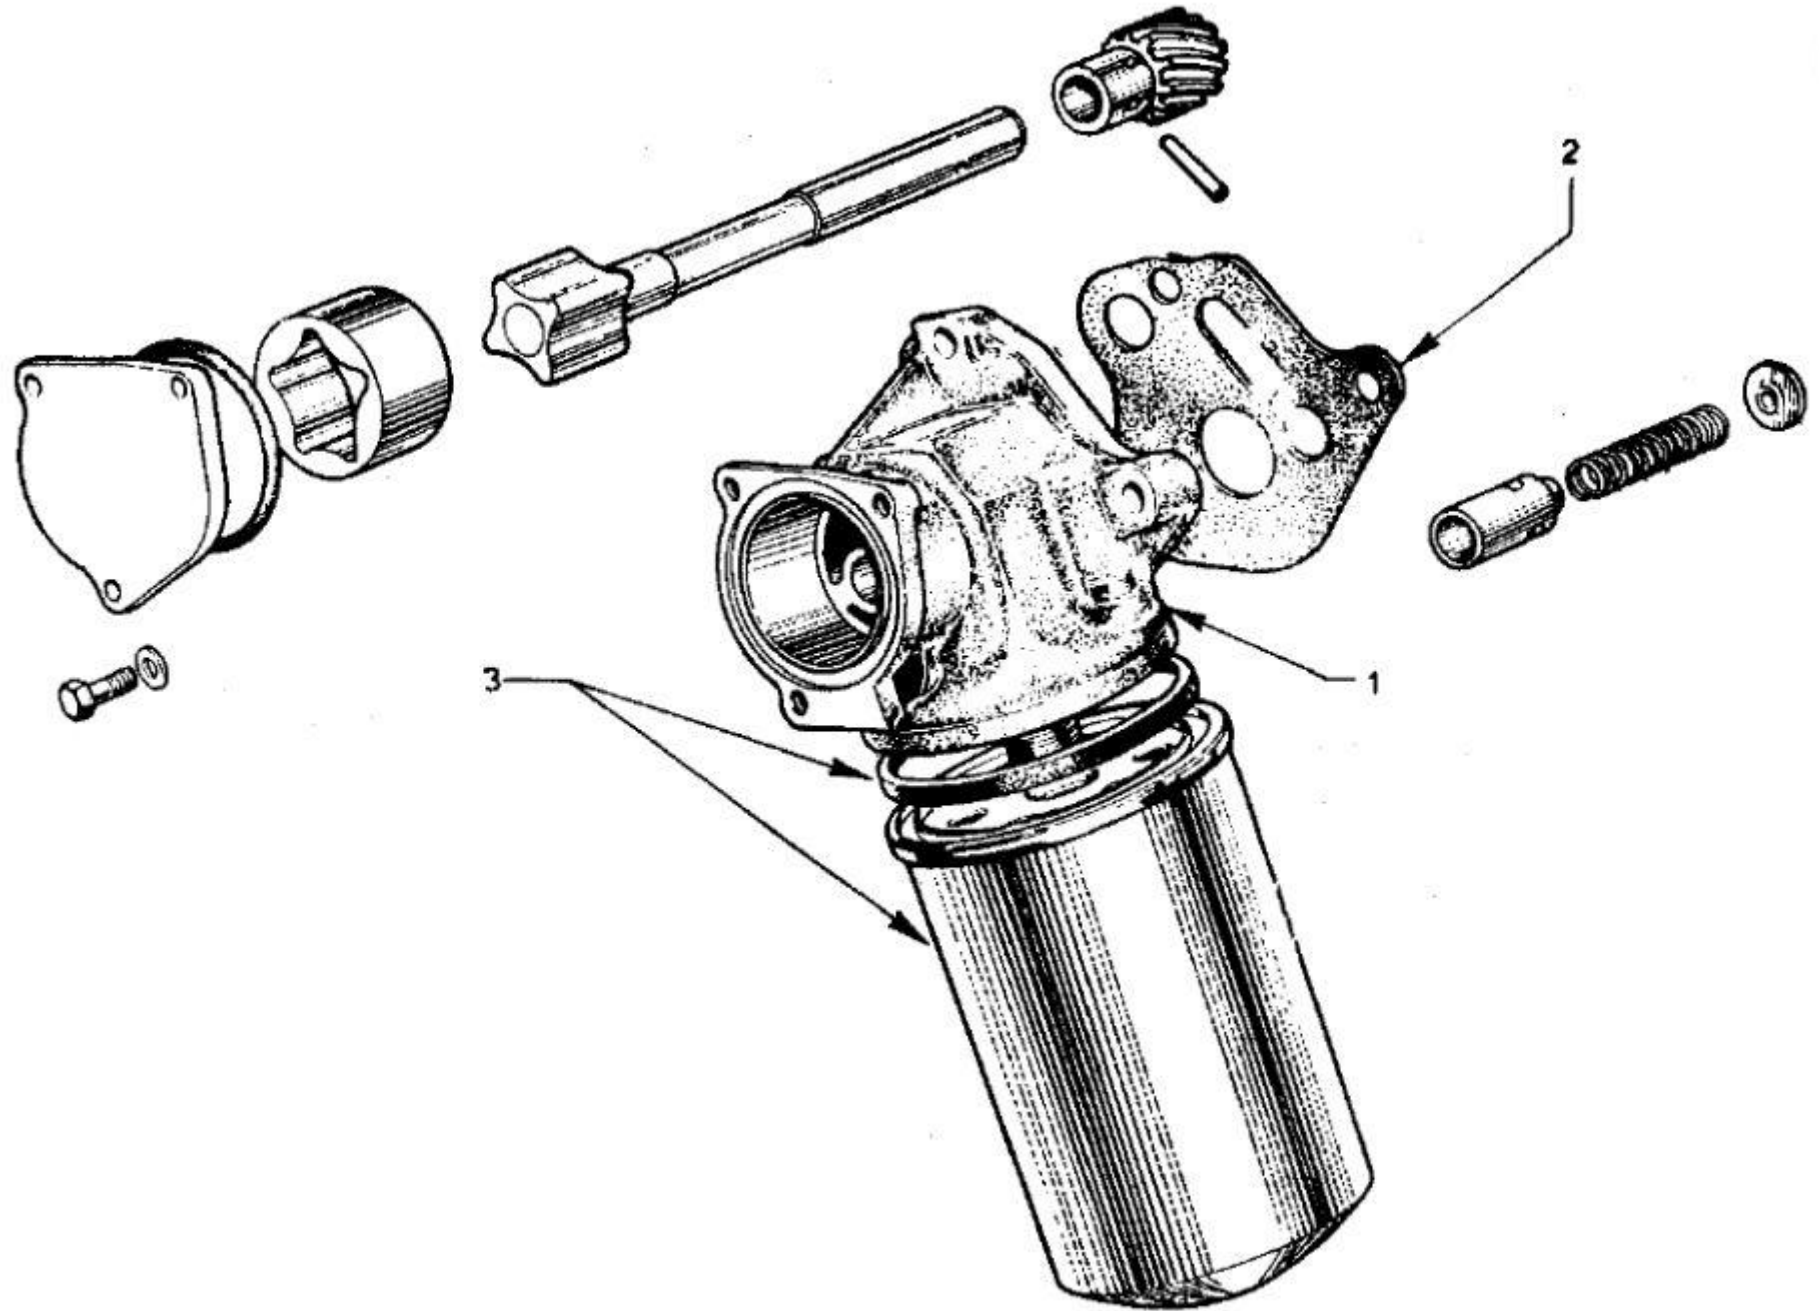

EC

Lotus Europa TC/TCS Parts Manual - Section EC - Engine - Oil Pump - Page 2

Item	Lotus #	S1	S1A/B	S2	S2 Fed	TC	TC Fed	TCS	TCS F	LHD	RHD	Description	Change Point Notes Bulletin Reference
1	A036E6029W					1	1	1	1			Assembly - Oil Pump	
2	A026E6028Z					1	1	1	1			Oil Pump Gasket	
3	A036E6030W					1	1	1	1			Oil Filter Element	
3	13					3	3	3	3			Bolt - Oil Pump to Cylinder Block	