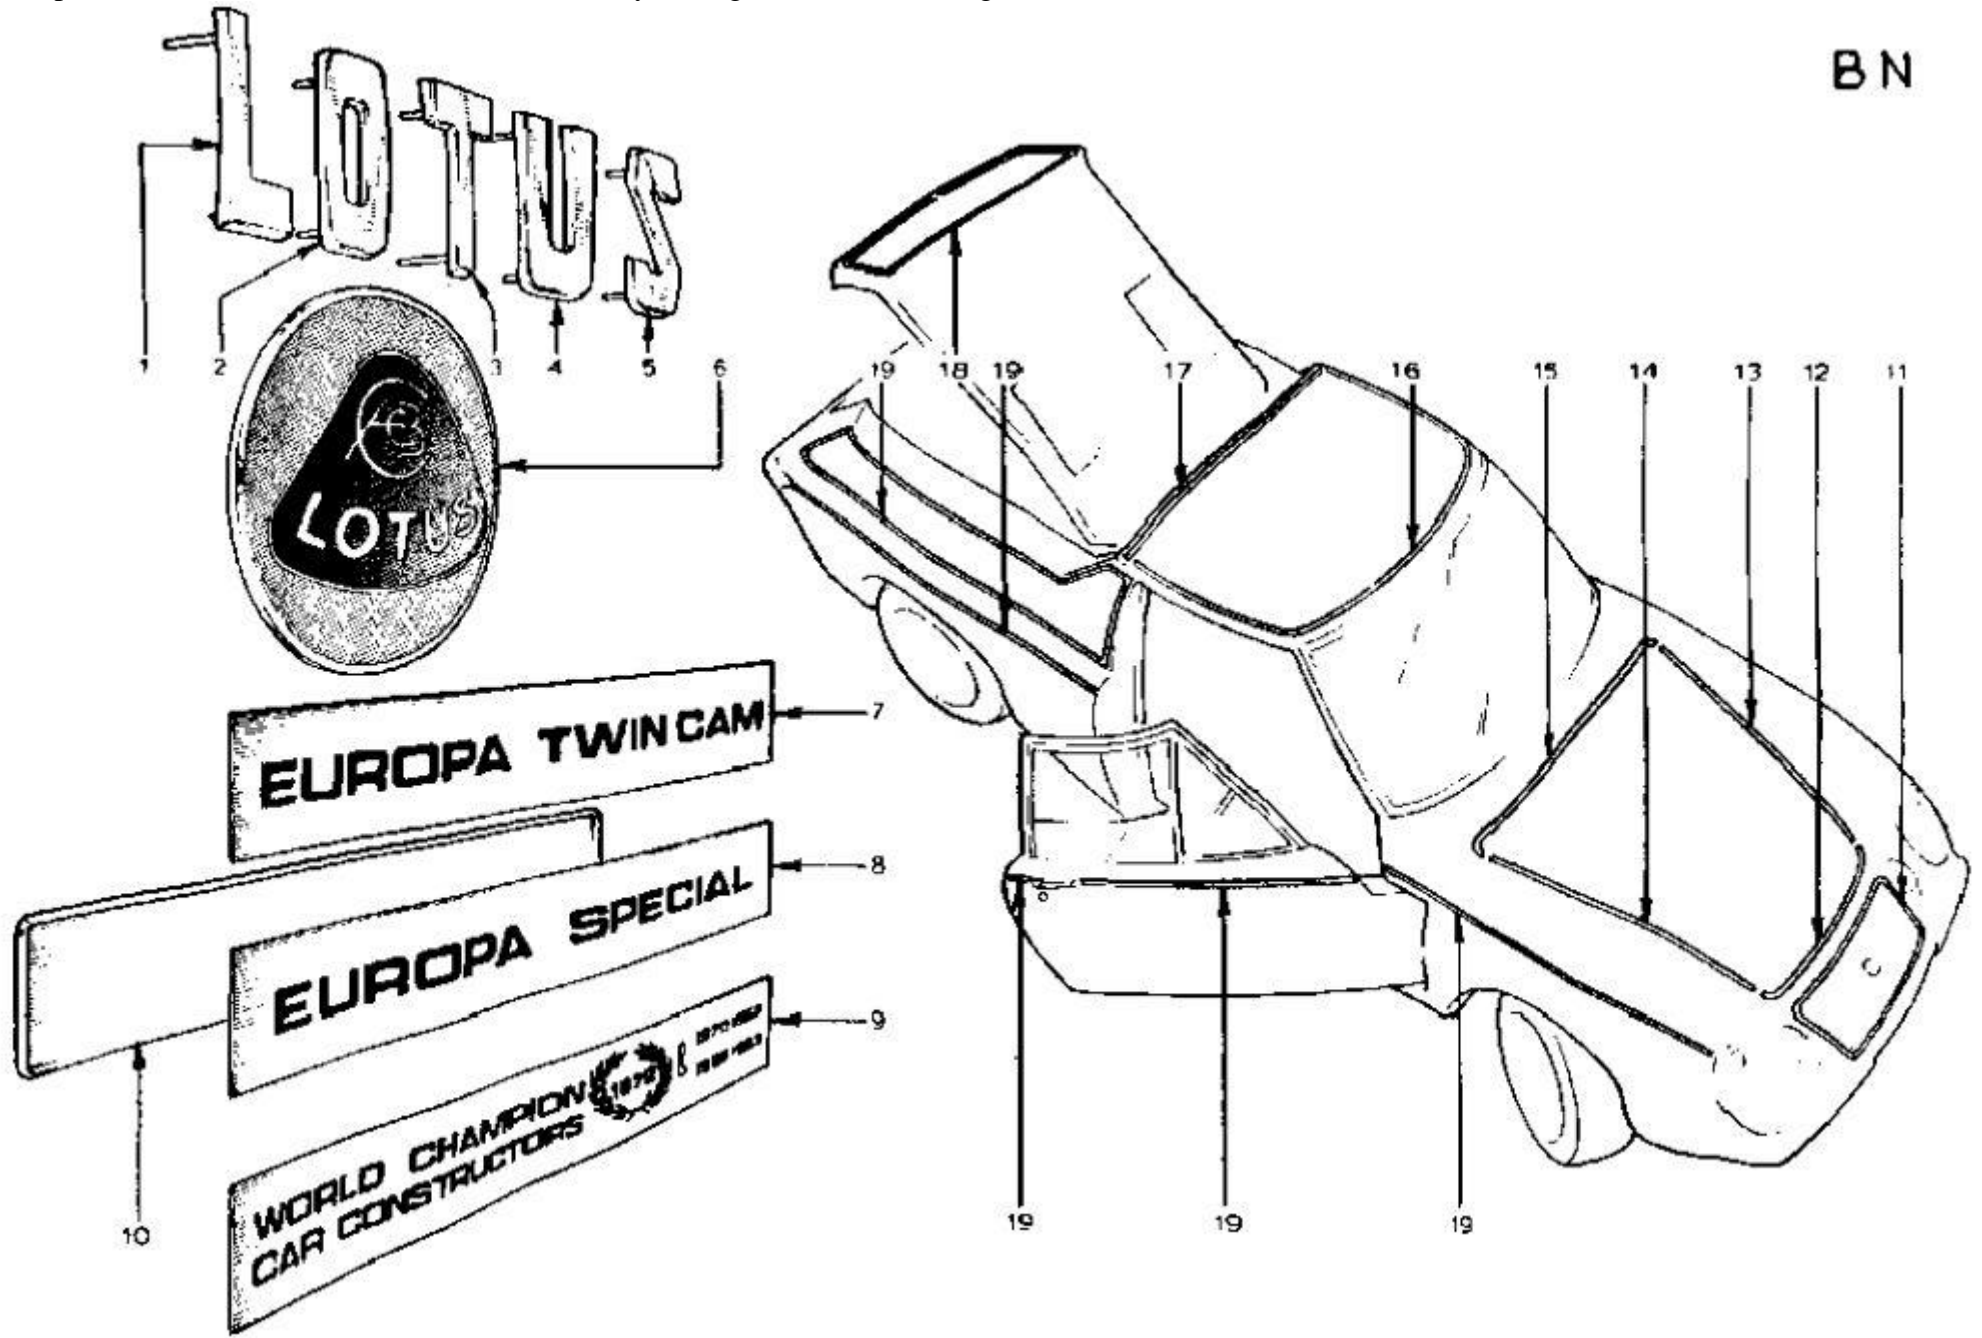

BN

Lotus Europa TC/TCS Parts Manual - Section BN - Body - Badges and Decals - Page 2

Item	Lotus #	S1	S1A/B	S2	S2 Fed	TC	TC Fed	TCS	TCS F	LHD	RHD	Description	Change Point Notes Bulletin Reference
1	X036B0544Z					1	1	1	1			Letter Plate L	
2	X036B0545Z					1	1	1	1			Letter Plate O	
3	X036B0546Z					1	1	1	1			Letter Plate T	
4	X036B0547Z					1	1	1	1			Letter Plate U	
5	X036B0548Z					1	1	1	1			Letter Plate S	
5	443					15	15	15	15			Fixing Clip - Letter Plate	
6	X026B0269Z					1	1	1	1			Badge - Lotus	
7	A074U0010Z					1	1			+	+	Badge Europa Twin Cam	
8	A074U0058Z							1	1	+	+	Badge Europa Special	
9	A074U0079Z					2	2	2	2			Badge World Champions	Replaces A036B2073z
9	A036B2073Z					2	2	2	2			Badge World Champions	
10	A036B6341Z					3	3	3	3			Bezel - Badge	
10	443							1	1	+	+	Clip - Bezel Securing	
11	A074U0062Z							1	1	+	+	Decal - Front Skirt	
12	A074U0066Z							1	1	+	+	Decal - Bonnet Front	
13	A074U0068Z							1	1	+	+	Decal - Bonnet L/H Front	
14	A074U0069Z							1	1	+	+	Decal - Bonnet R/H Front	
15	A074U0067Z							1	1	+	+	Decal - Bonnet Rear	
16	A074U0075Z							1	1	+	+	Decal - Roof Rear	
17	A074U0074Z							1	1	+	+	Decal - Roof Rear	
18	A074U0063Z							1	1	+	+	Decal - Engine Compartment	
19	A074U0081Z									+	+	Decal (As Required)	