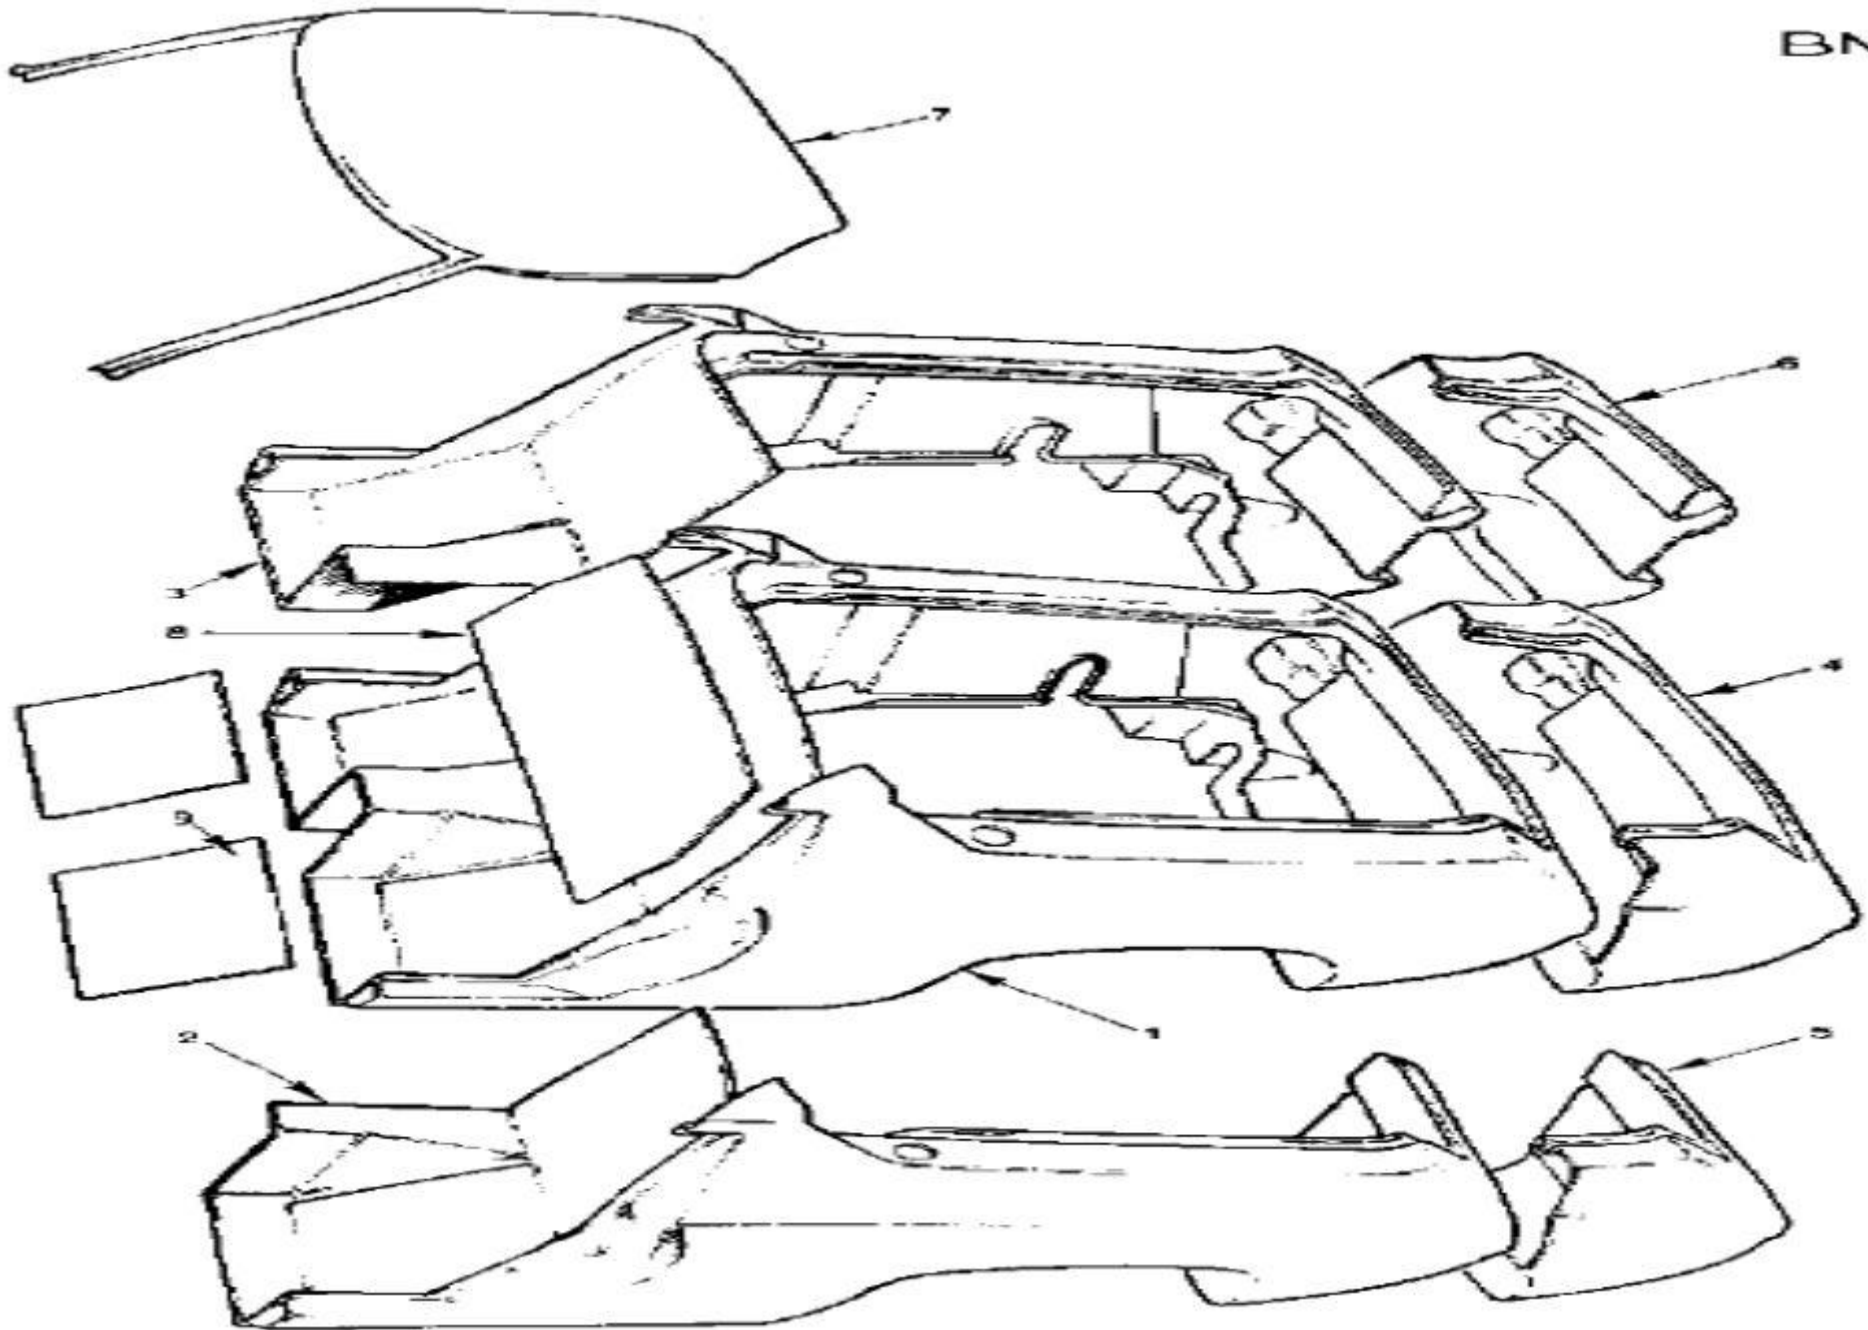

BM

Lotus Europa TC/TCS Parts Manual - Section BM - Body - Replacement Fiberglass Section 2 - Page 2

Item	Lotus #	S1	S1A/B	S2	S2 Fed	TC	TC Fed	TCS	TCS F	LHD	RHD	Description	Change Point Notes Bulletin Reference
1	A074B6043Z					1	1	1		+	+	Body Section - Full Rear	
1	B074B6043Z								1			Body Section - Full Rear	
2	A074B6045Z					1	1	1		+	+	Body Section - Half Full Rear L/H	
2	B074B6045Z								1			Body Section - Half Full Rear L/H	
3	A074B6044Z					1	1	1		+	+	Body Section - Half Full Rear R/H	
3	B074B6044Z								1			Body Section - Half Full Rear R/H	
4	A074B6014Z					1	1	1		+	+	Body Section - Short Rear	
4	B074B6014Z								1			Body Section - Short Rear	
5	A074B6015Z					1	1	1		+	+	Body Section - Half Short Rear L/H	
5	B074B6015Z								1			Body Section - Half Short Rear L/H	
6	A074B6016Z					1	1	1		+	+	Body Section - Half Short Rear R/H	
6	B074B6016Z								1			Body Section - Half Short Rear R/H	
7	A074B6024Z					1	1	1	1			Panel - Roof c/w Windscreen Pillars	
8	074B2113Z					1	1	1	1			Board - Bulkhead Upper	
9	B074B2097Z					2	2	2	2			Board - Bulkhead Lower	