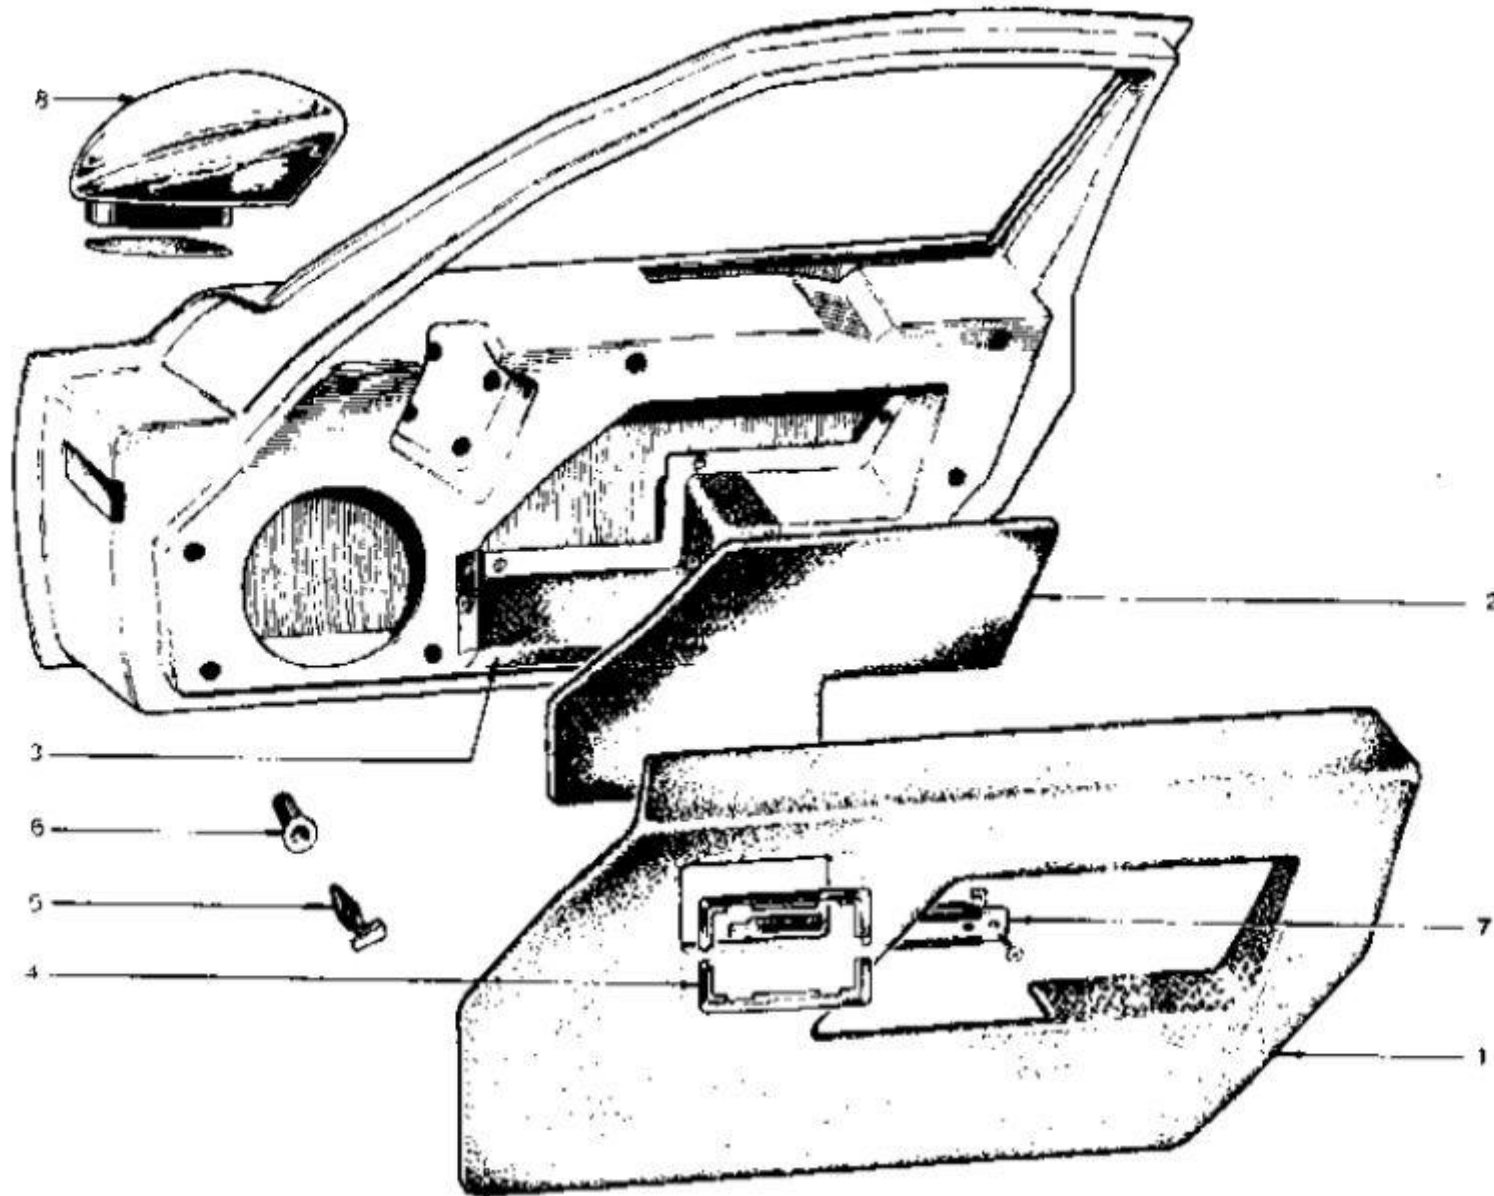

BH

Lotus Europa TC/TCS Parts Manual - Section BH - Body - Door Shells and Trim - Page 2

Item	Lotus #	S1	S1A/B	S2	S2 Fed	TC	TC Fed	TCS	TCS F	LHD	RHD	Description	Change Point Notes Bulletin Reference
1	X054B0721S					1	1	1		+	+	Panel - Trim (Black) L/H	
1	A074B0721S					1	1	1		+	+	Panel - Trim (Beige) L/H	
1	B074B0721S								1			Panel - Trim L/H	
1	X054B0722S					1	1	1		+	+	Panel - Trim (Black) R/H	
1	A074B0722S					1	1	1		+	+	Panel - Trim (Beige) R/H	
1	B074B7022S								1			Panel - Trim R/H	
2	X054B0887S					1	1	1		+	+	Panel - Aperature (Black) L/H	
2	A074B0887S					1	1	1		+	+	Panel - Aperature (Beige) L/H	
2	B074B0887S								1			Panel - Aperature L/H	
2	X054B0888S					1	1	1		+	+	Panel - Aperature (Black) R/H	
2	A074B0888S					1	1	1		+	+	Panel - Aperature (Beige) R/H	
2	B074B0888S								1			Panel - Aperature R/H	
3	X054B1698Z					2	2	2	2			Citrus - Door Pocket	
4	X054B6059Z					4	4	4	4			Bezel - Door Handle Remote Control (Inside Door Handle)	
5	W0010					16	16	16	16			Clip - Trim Panel Mounting	
6	428A					16	16	16	16			Snap Sac - Trim Panel Mounting	
7	A074V0056Z					2	2	2	2			Plate - Door Pull Fixing	
7	313					4	4	4	4			Screw - Door Pull Plate Securing	
7	422					4	4	4	4			Nut - Door Pull Plate Securing	
8	X050B6140Z						1	2	2	+	+	Mirror - Wing	