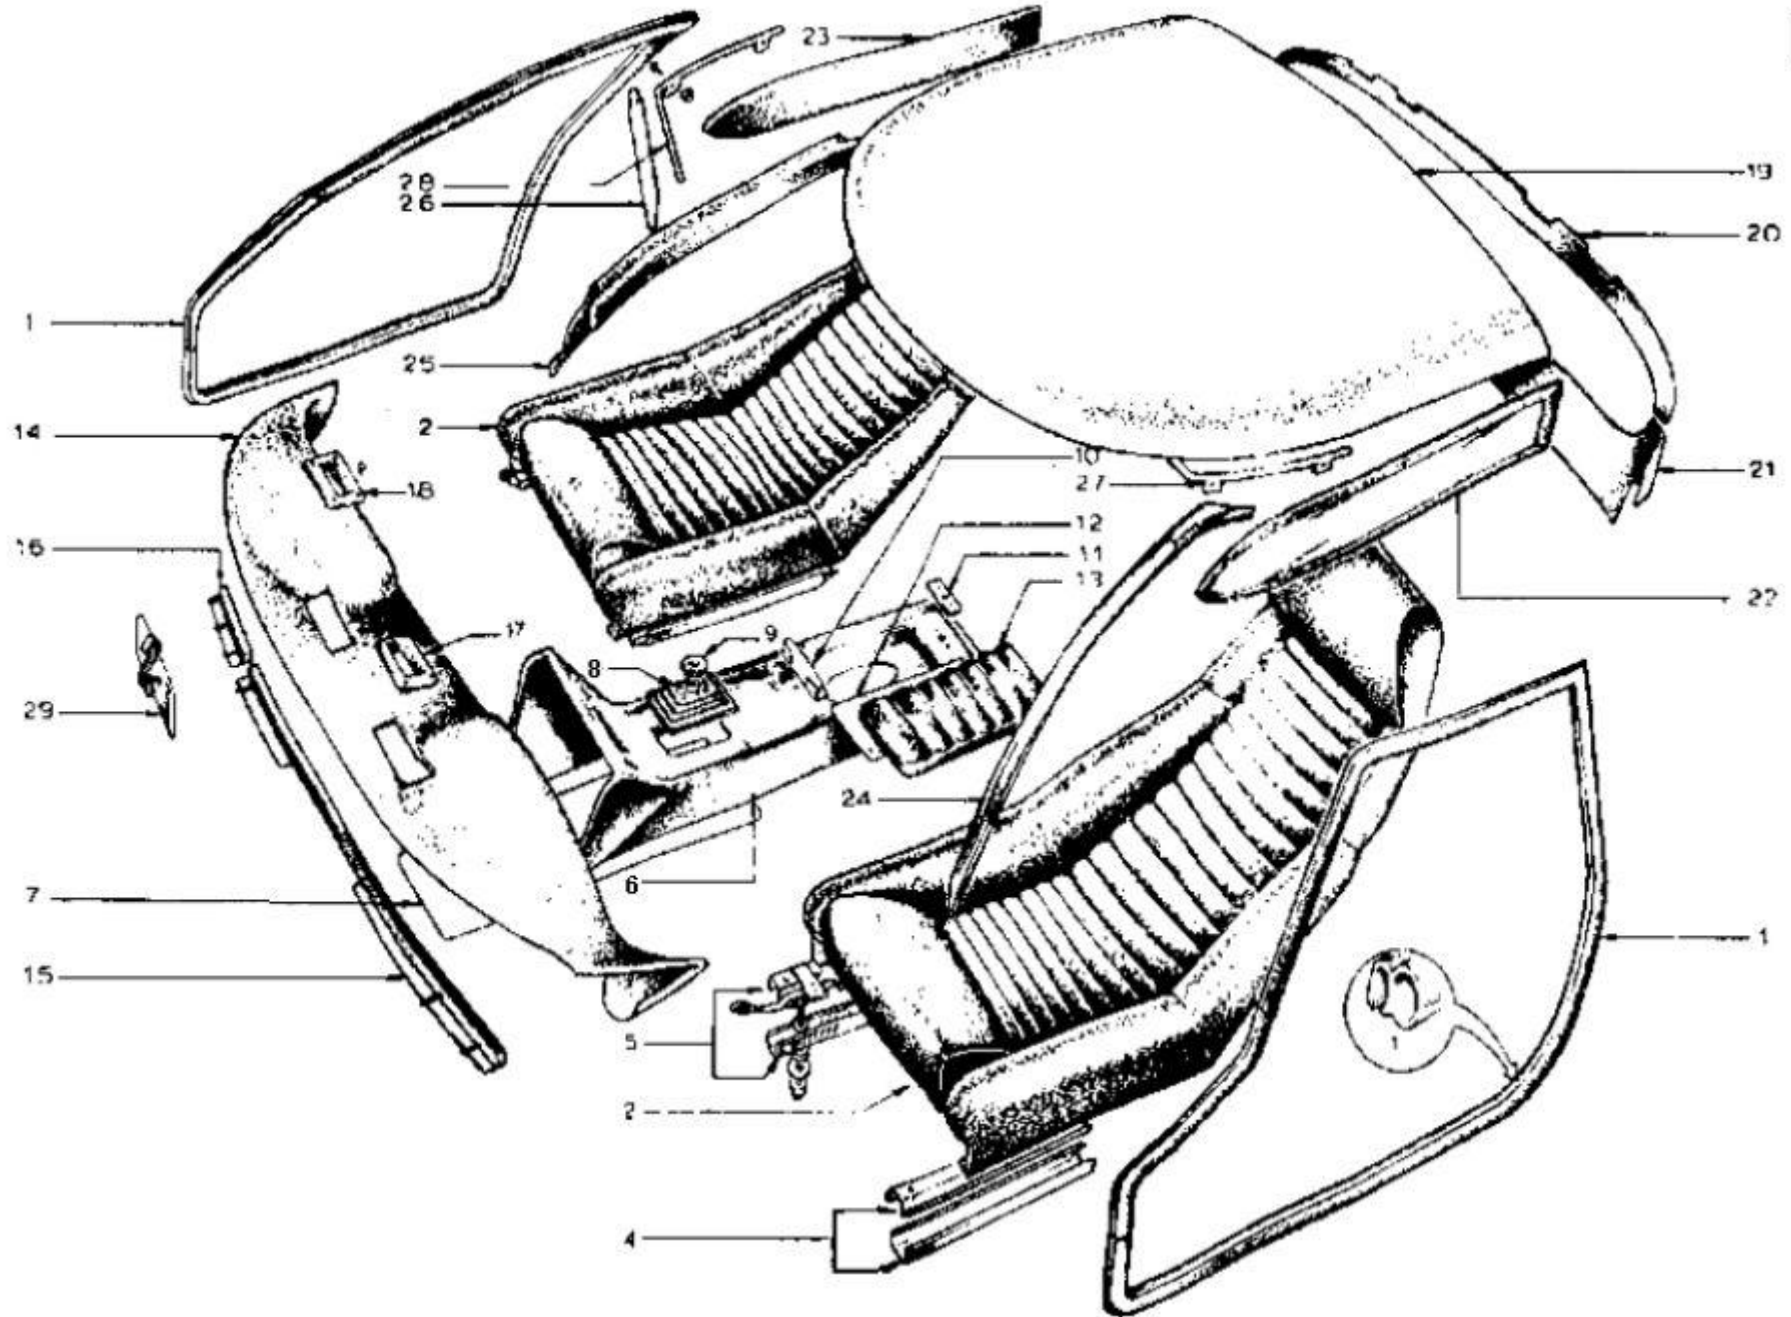

BG

Lotus Europa TC/TCS Parts Manual - Section BG - Body - Interior and Roof - Page 2

Item	Lotus #	S1	S1A/B	S2	S2 Fed	TC	TC Fed	TCS	TCS F	LHD	RHD	Description	Change Point Notes Bulletin Reference
1	A074V0067Z					2	2	2	2			Door Seal	
2	A074V0706S						1					Assembly - Seat (Black) R/H	
2	B074V0706S								1			Assembly - Seat R/H	
2	C074V0706S						1					Assembly - Seat (Beige) R/H	
2	D074V0706S								1			Assembly - Seat L/H	
2	A074V0707S					2	1	2		+	+	Assembly - Seat (Black)	
2	B074V0707S					2	1	2		+	+	Assembly - Seat (Beige)	
2	C074B1174S					2				+	+	Assembly - Narrow Seat (Black)	
2	D074B1174S					2				+	+	Assembly - Narrow Seat (Beige)	
4	X054B6018Z					2	2	2	2			Seat Runner	
5	X054B6019Z					2	2	2	2			Seat Runner c/w Catch	
5	XUFB0510					8	8	8	8			Bolt - Seat Fixing	
5	118					16	16	16	16			Washer - Seat Fixing	
5	211					16	16	16	16			Nut - Seat Fixing	
5	119					16	16	16	16			Washer - Seat Fixing	
5	XUFB0516					8	8	8	8			Bolt - Seat Fixing	
5	118A					8	8	8	8			Washer - Seat Fixing	
6	D074V0009Z					1				+	+	Tunnel Top	
6	A074V0076Z						1					Tunnel Top	
6	A074V0087Z							1		+	+	Tunnel Top	
6	A074V0088Z								1			Tunnel Top	
7	A047V0712Z					1	1	1		+	+	Insulator - Body/Tunnel Top	
7	B074V0712Z								1			Insulator - Body/Tunnel Top	
8	X050F6000Z					1	1	1	1			Gromet - Gear Lever	
9	X036J6026X					1	1	1	1			Gromet	
10	X054B1389Z					1	1	1		+	+	Bracket - Cable Anchor	
10	X074B1389Z								1			Bracket - Cable Anchor	
11	A074V0055Z					1	1	1	1			Plate - Armrest Fixing	
12	B054B1461Z					1	1	1	1			Seal - Chassis Access	
13	X054B8111Z					1	1	1	1			Armrest	
13	454E					2	2	2	2			Clip - Armrest Securing	
14	X050B0230Z					1	1	1	1			Pad - Crash	
15	X054B1161S					1		1		+		Trim - Facia L/H	