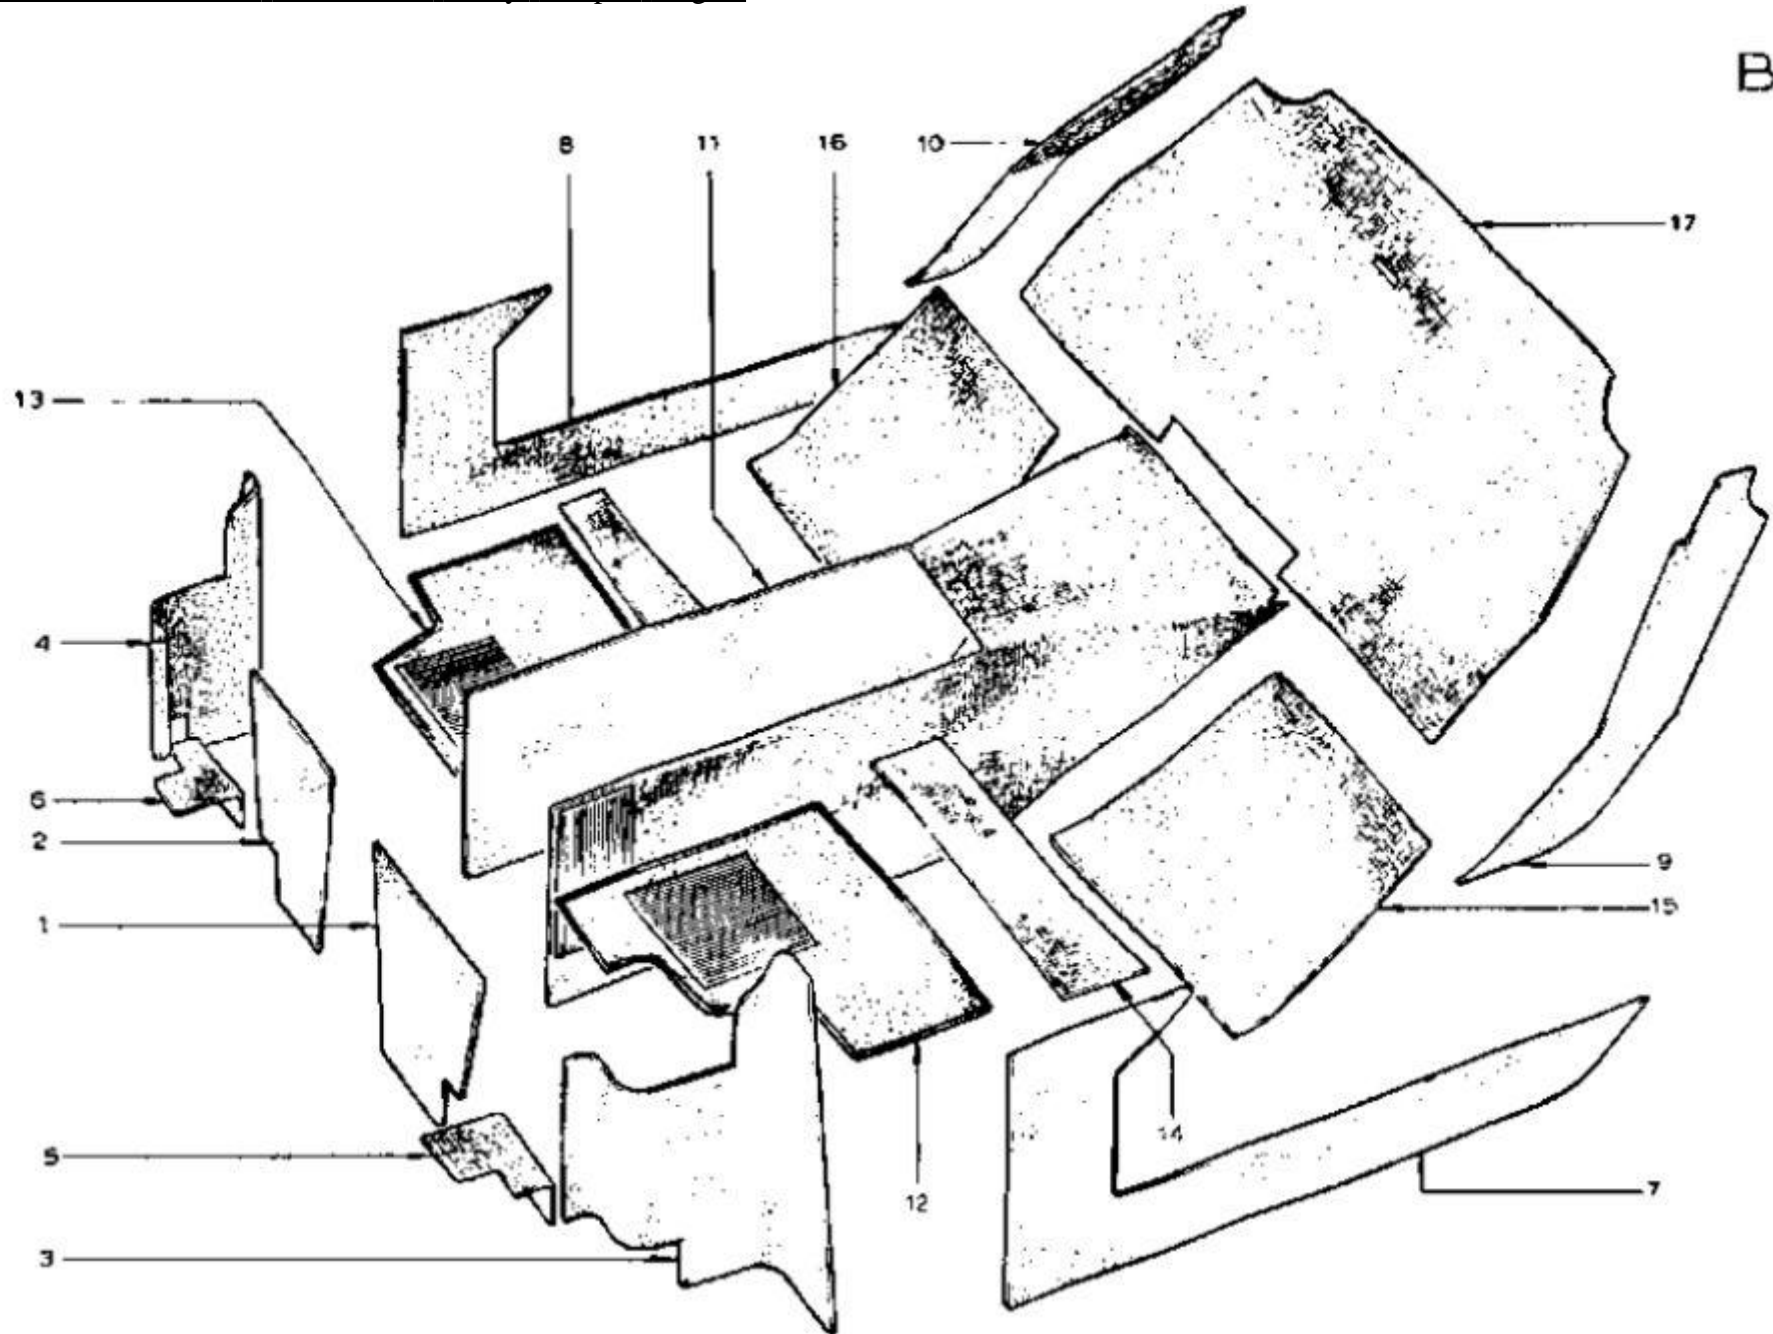

BE

Lotus Europa TC/TCS Parts Manual - Section BE - Body - Carpet - Page 2

Item	Lotus #	S1	S1A/B	S2	S2 Fed	TC	TC Fed	TCS	TCS F	LHD	RHD	Description	Change Point Notes Bulletin Reference
1	A074V0049S					1	1	1	1			Carpet - Footbox - Large L/H	
2	A074V0050S					1	1	1	1			Carpet - Footbox - Large R/H	
3	A074V0047S					1	1	1	1			Carpet - Wheelarch L/H	
4	A074V0046S					1	1	1	1			Carpet - Wheelarch R/H	
5	A074V0045S					1	1	1	1			Carpet - Footbox - Small L/H	
6	A074V0044S					1	1	1	1			Carpet - Footbox - Small R/H	
7	A074V0043S					1	1	1	1			Carpet - Door Surround L/H	
8	A074V0042S					1	1	1	1			Carpet - Door Surround R/H	
9	A074V0079S					1	1	1	1			Carpet - Doorpost L/H	
10	A074V0078S					1	1	1	1			Carpet - Doorpost R/H	
11	A074V0701S					1	1	1			+	Assembly - Tunnel Top Carpet	
11	A074V0702S								1	+		Assembly - Tunnel Top Carpet	
12	A074V0051S					1	1	1	1			Carpet - Footmat L/H	
13	A074V0052S					1	1	1	1			Carpet - Footmat R/H	
14	A065B5052S					1	1	1	1			Carpet - Rear Floor	
15	A074V0053S					1	1	1	1			Carpet - Lower Bulkhead L/H	
16	A074V0054S					1	1	1	1			Carpet - Lower Bulkhead R/H	
17	A074V0075Z						1		1			Trimboard	
17	A074V0017Z					1		1		+	+	Trimboard	