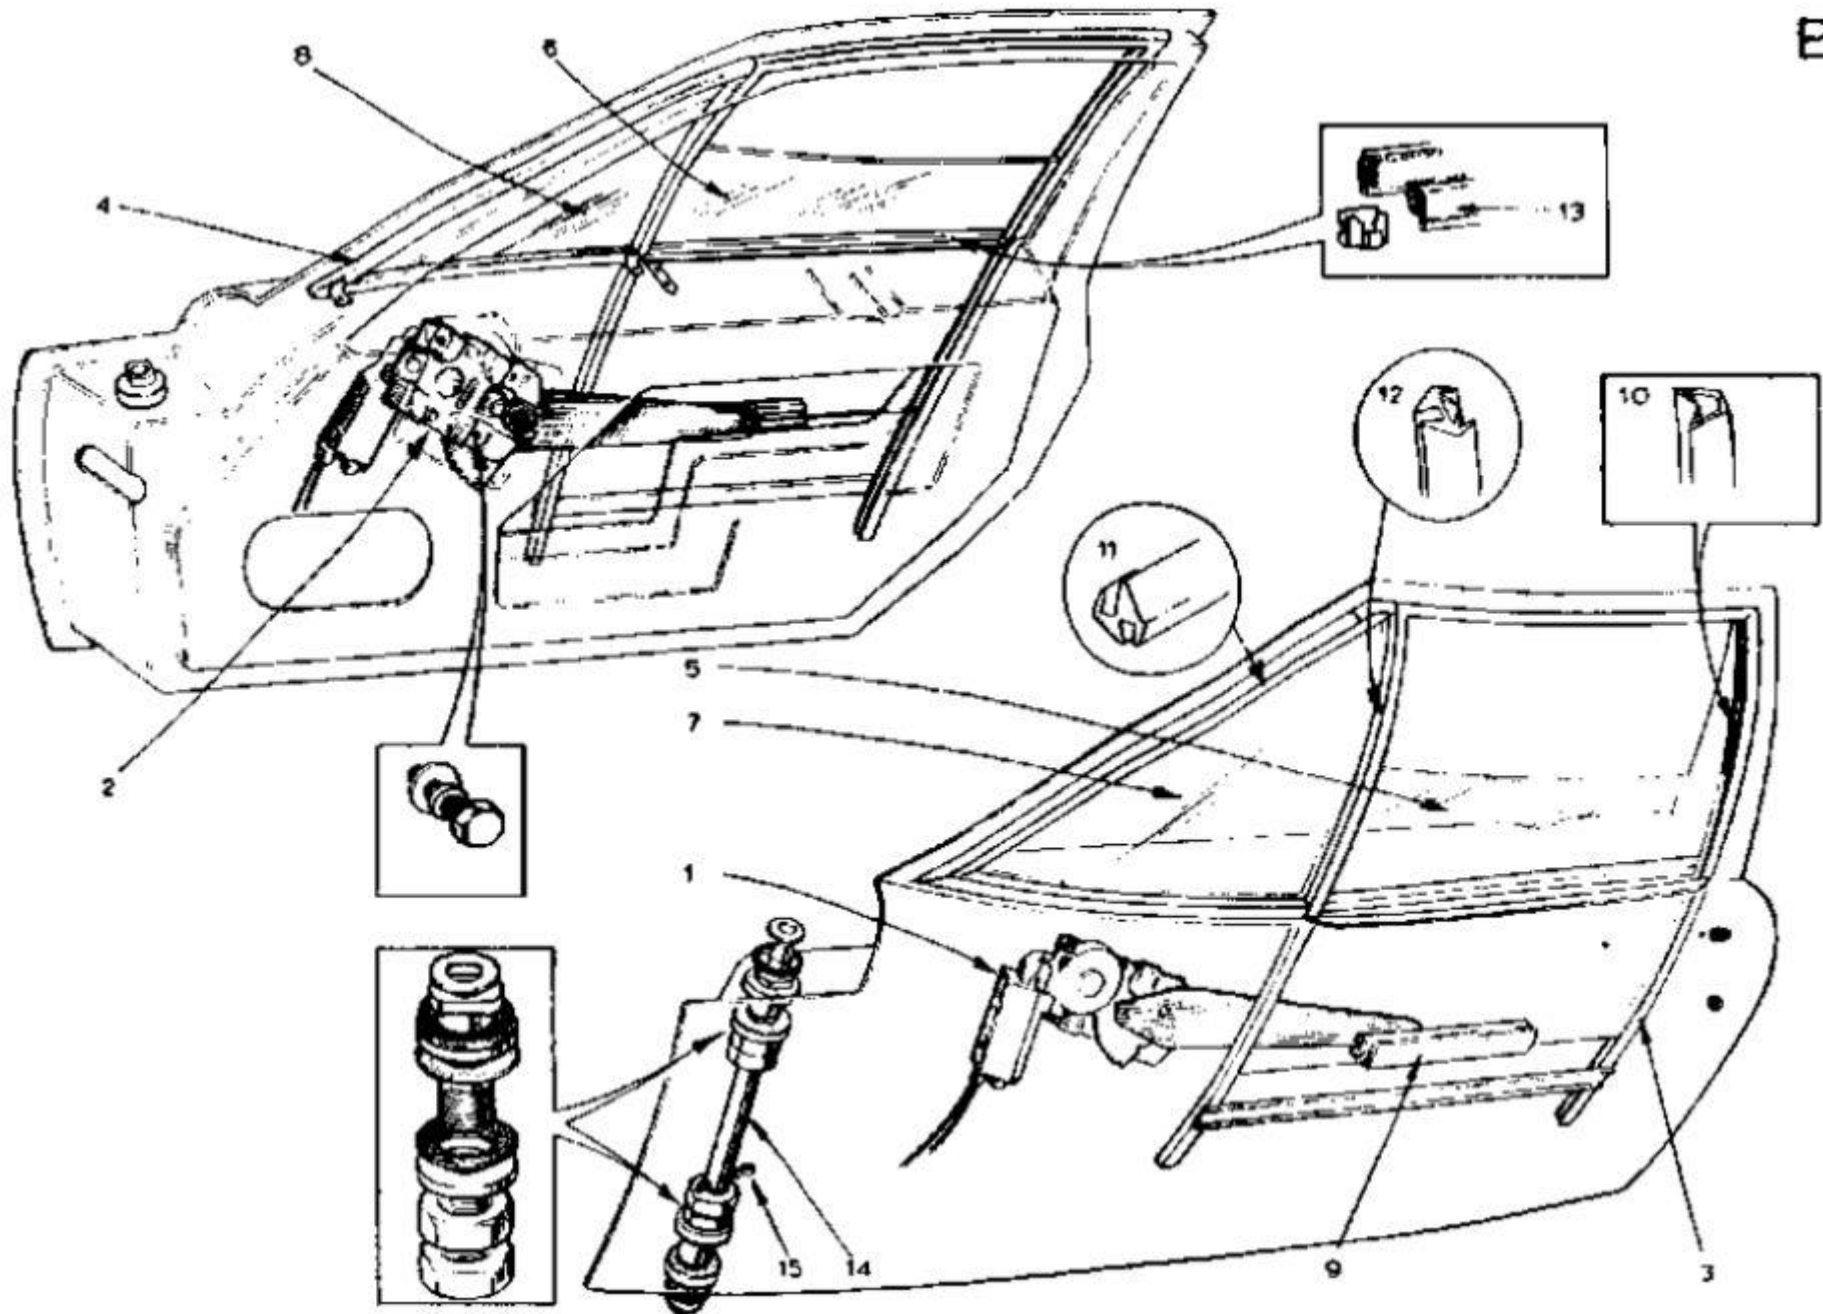

BC

Lotus Europa TC/TCS Parts Manual - Section BC - Body - Door Windows, Motors and Hinges - Page 2

Item	Lotus #	S1	S1A/B	S2	S2 Fed	TC	TC Fed	TCS	TCS F	LHD	RHD	Description	Change Point Notes Bulletin Reference
1	X054B1495S					1	1	1	1			Window Lift Motor - LH	
2	X054B1496S					1	1	1	1			Window Lift Motor - RH	
2	XUFB0418					8	8	8	8			Bolt - Motor to Door	
2	113					8	8	8	8			Washer - Motor to Door	
2	108					8	8	8	8			Washer - Shakeproof - Motor to Door	
3	X054B0791W					1	1	1	1			Frame - Window L/H	
3	X054B0792W					1	1	1	1			Frame - Window R/H	
4	X054B0790W					1	1	1	1			Frame - Quarter Light R/H	
4	X054B0789W					1	1	1	1			Frame - Quarter Light L/H	
4	434					14	14	14	14			Rivet - Frame Securing	
4	305B					4	4	4	4			Screw - Frame Securing	
4	100					4	4	4	4			Washer - Frame Securing	
4	207					4	4	4	4			Nut - Frame Securing	
5	X054B0667Z					1	1	1	1			Glass - L/H Side Window	
5	X054B0667A					1	1	1	1			Glass - L/H Side Window - Shaded (Optional)	
5	A036B6213V					1	1	1	1			Seal - Window	
6	X054B668Z					1	1	1	1			Glass - LRH Side Window	
6	X054B668A					1	1	1	1			Glass - R/H Side Window - Shaded (Optional)	
6	X036B6213V					1	1	1	1			Seal - Window	
7	X054B669A					1	1	1	1			Glass - L/H Quarter Light	
7	B054B0669Z					1	1	1	1			Glass - L/H Quarter Light - Shaded (Optional)	
8	X054B0670A					1	1	1	1			Glass - R/H Quarter Light	
8	B054B0670Z					1	1	1	1			Glass - R/H Quarter Light - Shaded (Optional)	
9	X054B0091Z					2	2	2	2			Channel - Window Operating	
9	X054B6108Z					2	2	2	2			Strip - Channel Seal	
10	X054B6023Z					2	2	2	2			Channel - Side Window	
11	A054B1929Z					2	2	2	2			Seal - Quarter Light - Front and Base	
12	A054B1928Z					2	2	2	2			Seal - Quarter Light - Dividing Channel	
13	X036B6061Z					4	4	4	4			Seal - Side Window	
13	417					16	16	16	16			Clip - Seal - Side Window	
14	X046B0073Z					2	2	2	2			Pintle - Door Hinge	
14	A054B2000Z					4	4	4	4			Bush - Door Hinge	
14	X046B6024Z					4	4	4	4			O Ring - Door Hinge	