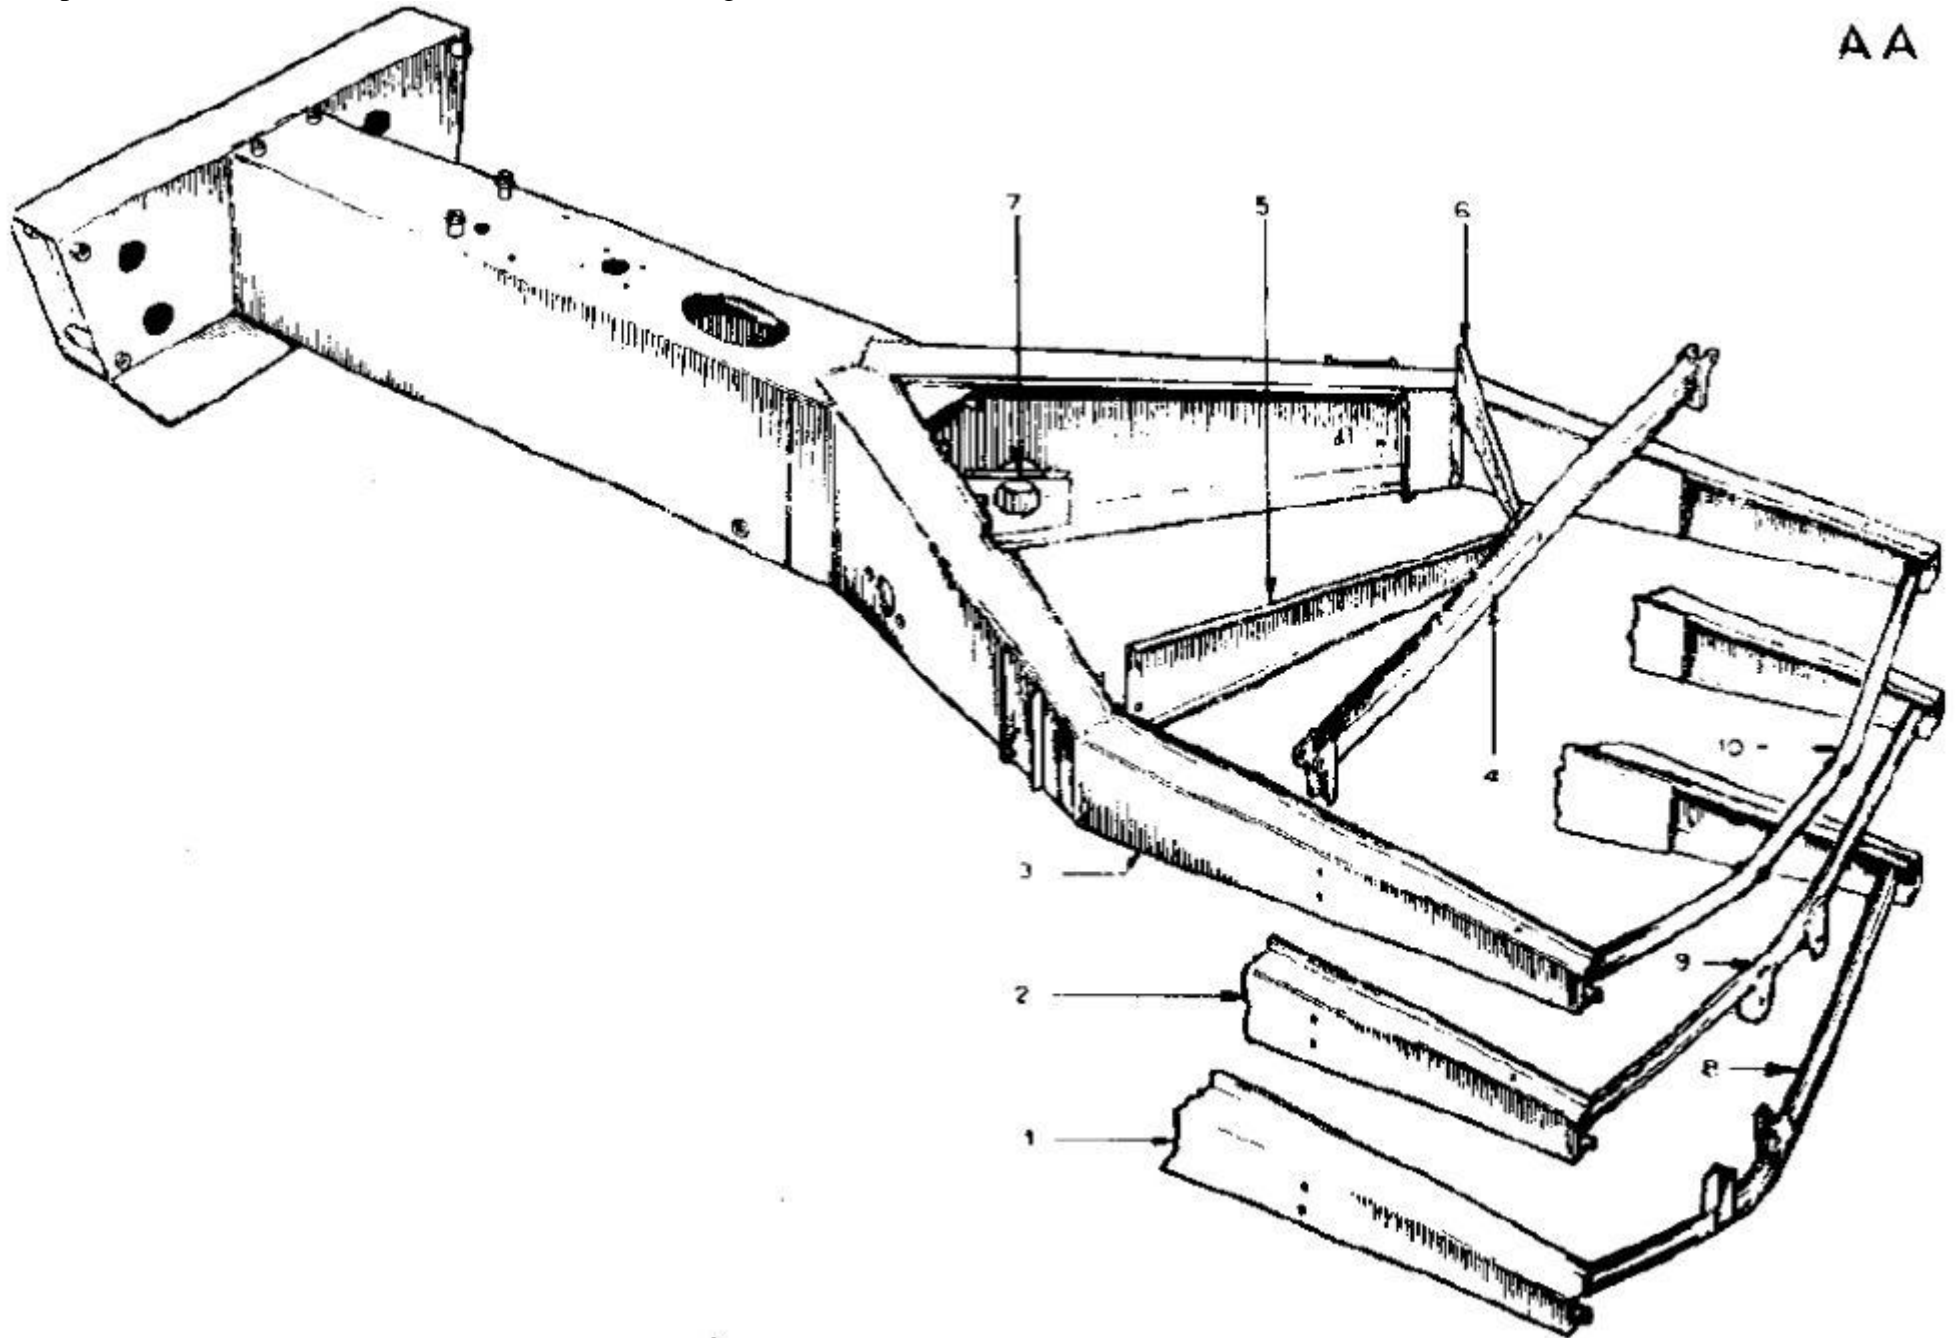

AA

Lotus Europa TC/TCS Parts Manual - Section A - Chassis - Page 2

Item	Lotus #	S1	S1A/B	S2	S2 Fed	TC	TC Fed	TCS	TCS F	LHD	RHD	Description	Change Point Notes Bulletin Reference
1	C074A0715W					1	1			+	+	Assembly - Chassis - (Type 336 G/Box Mounting)	
2	C074A0722W					1	1			+	+	Assembly - Chassis - (Type 352 G/Box Mounting)	
3	C074A0724W							1	1	+	+	Assembly - Chassis - (Type 352/365 G/Box Mounting)	
3	A074A0012Z					2	2	2	2			Tube - Lower Wishbone Pivot	
4	A074A0714W					1	1	1	1			Beam - Cross	
4	XUFB0516					4	4	4	4			Bolt - Cross Beam to Chassis	
4	118B					4	4	4	4			Washer - Cross Beam to Chassis	
4	211					4	4	4	4			Nut - Cross Beam to Chassis	
5	D074A0295Z					1	1	1	1			Brace - L/H Diagonal	
6	D074A0296Z					1	1	1	1			Brace - R/H Diagonal	
6	XUFB0512					4	4	4	4			Bolt - Brace to Chassis	
6	Z05W2002					4	4	4	4			Washer - Brace to Chassis	
6	211					4	4	4	4			Nut - Brace to Chassis	
6	17A					1	1	1	1			Bolt - Brace to Cross Beam	
6	A05W2002					1	1	1	1			Washer - Brace to Cross Beam	
6	211					1	1	1	1			Nut - Brace to Cross Beam	
7	A074A02B5Z					1	1	1	1			Plate - Reinforcing L/H	
7	A07402B6Z					1	1	1	1			Plate - Reinforcing R/H	
8	A074A0171W					1	1			+	+	Assembly - Type 335 G/Box Mounting	
9	A074A0313Z					1	1			+	+	Assembly - Type 352 G/Box Mounting	Tube
9	B074A0315Z					1	1			+	+	Assembly - Type 352 G/Box Mounting	Bracket - Mounting L/H
9	B074A0316Z					1	1			+	+	Assembly - Type 352 G/Box Mounting	Bracket - Mounting R/H
10	B074A0323Z							1	1	+	+	Assembly - Type 352/365 G/Box Mounting	