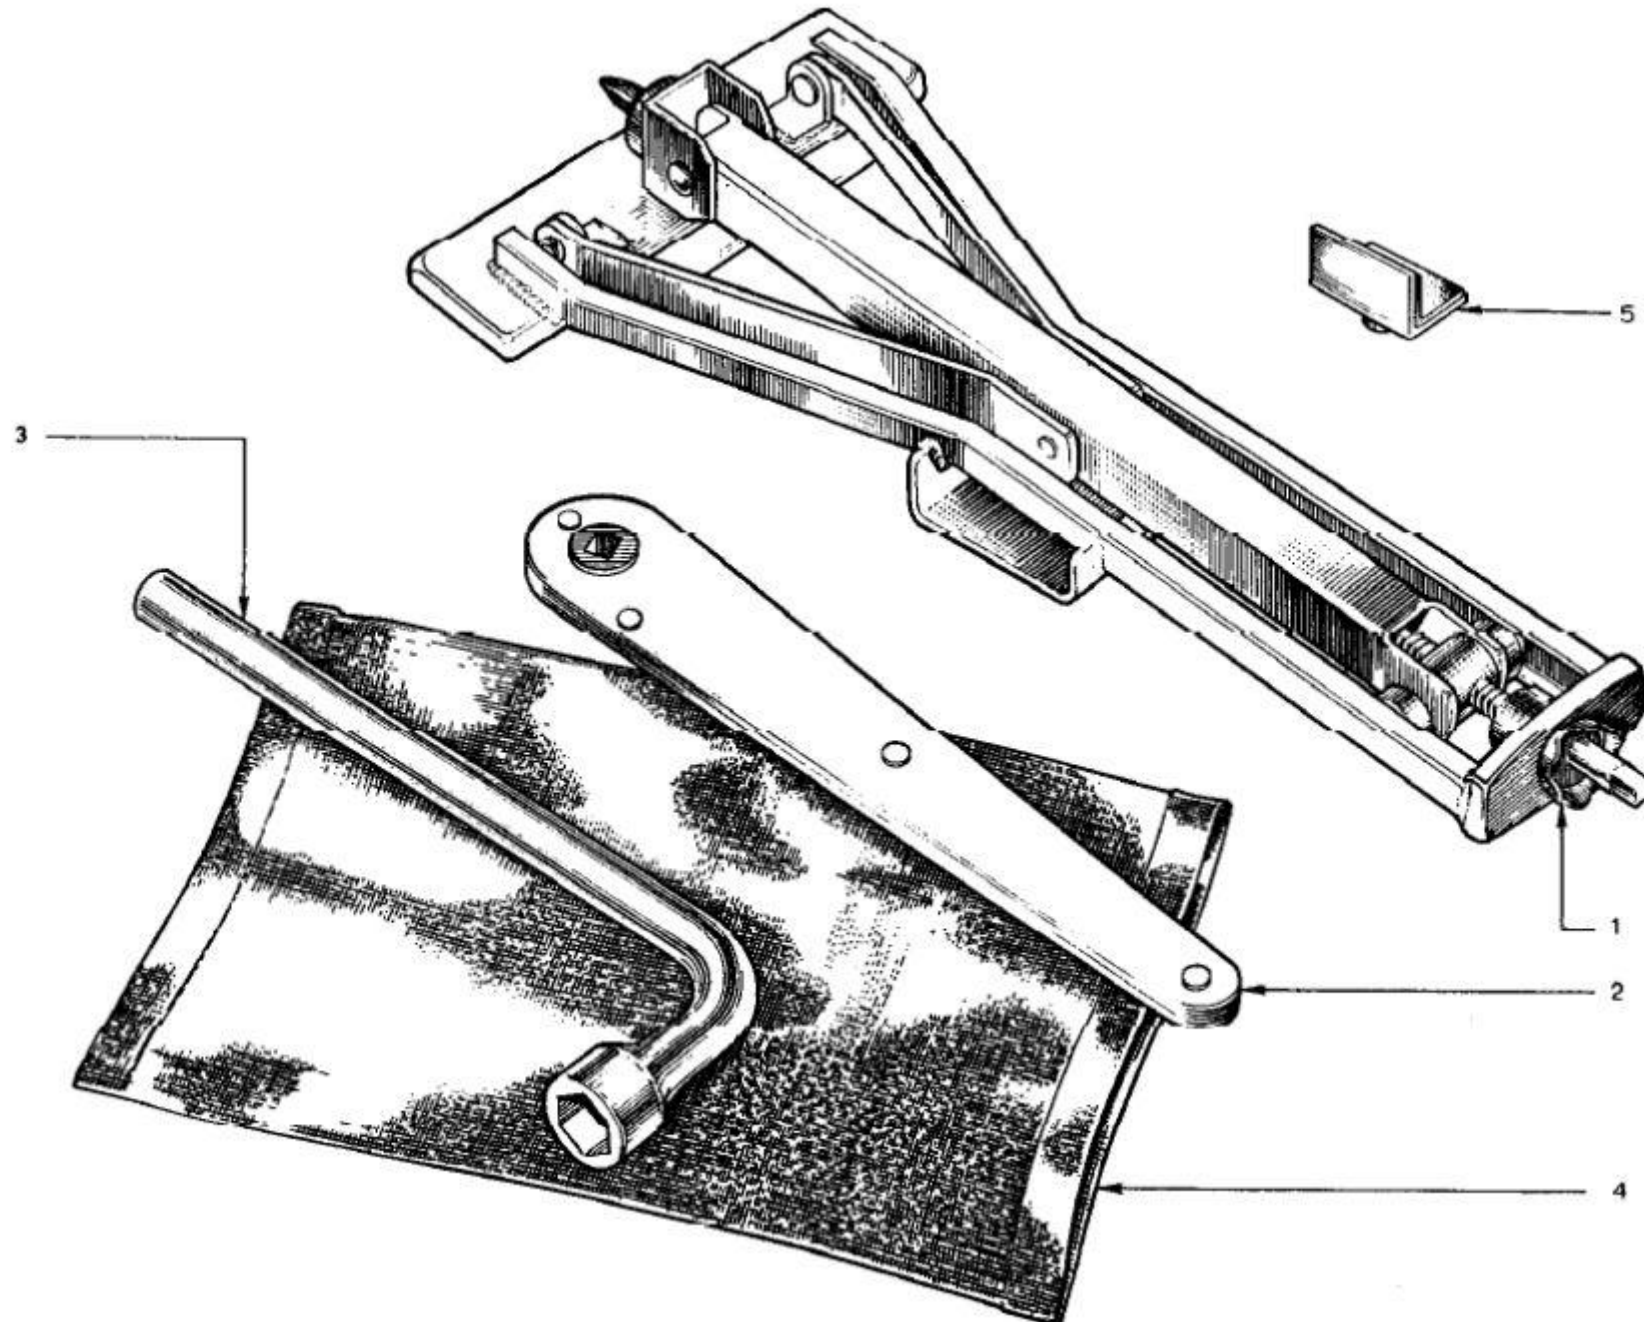

TA

Lotus Europa S1/S2 Parts Manual - Section TA - Miscellaneous - Jack and Tools - Page 2

Item	Lotus #	S1	S1A/B	S2	S2 Fed	TC	TC Fed	TCS	TCS F	LHD	RHD	Description	Change Point Notes Bulletin Reference
1	046T0002	1	1	1	1							Jack	
2	046T0003	1	1	1	1							Jack Handle	
3	046T6001	1	1	1	1							Wheel Brace	
4	046T6003	1	1	1	1							Tool Bag	
5	046T0011	1	1	1	1							Jack Adaptor	
5	A036T6014			1	1							Jack Storage Bag	From March 1970
5	046T6002	1	1	1	1							Strap - tool Kit Retaining	