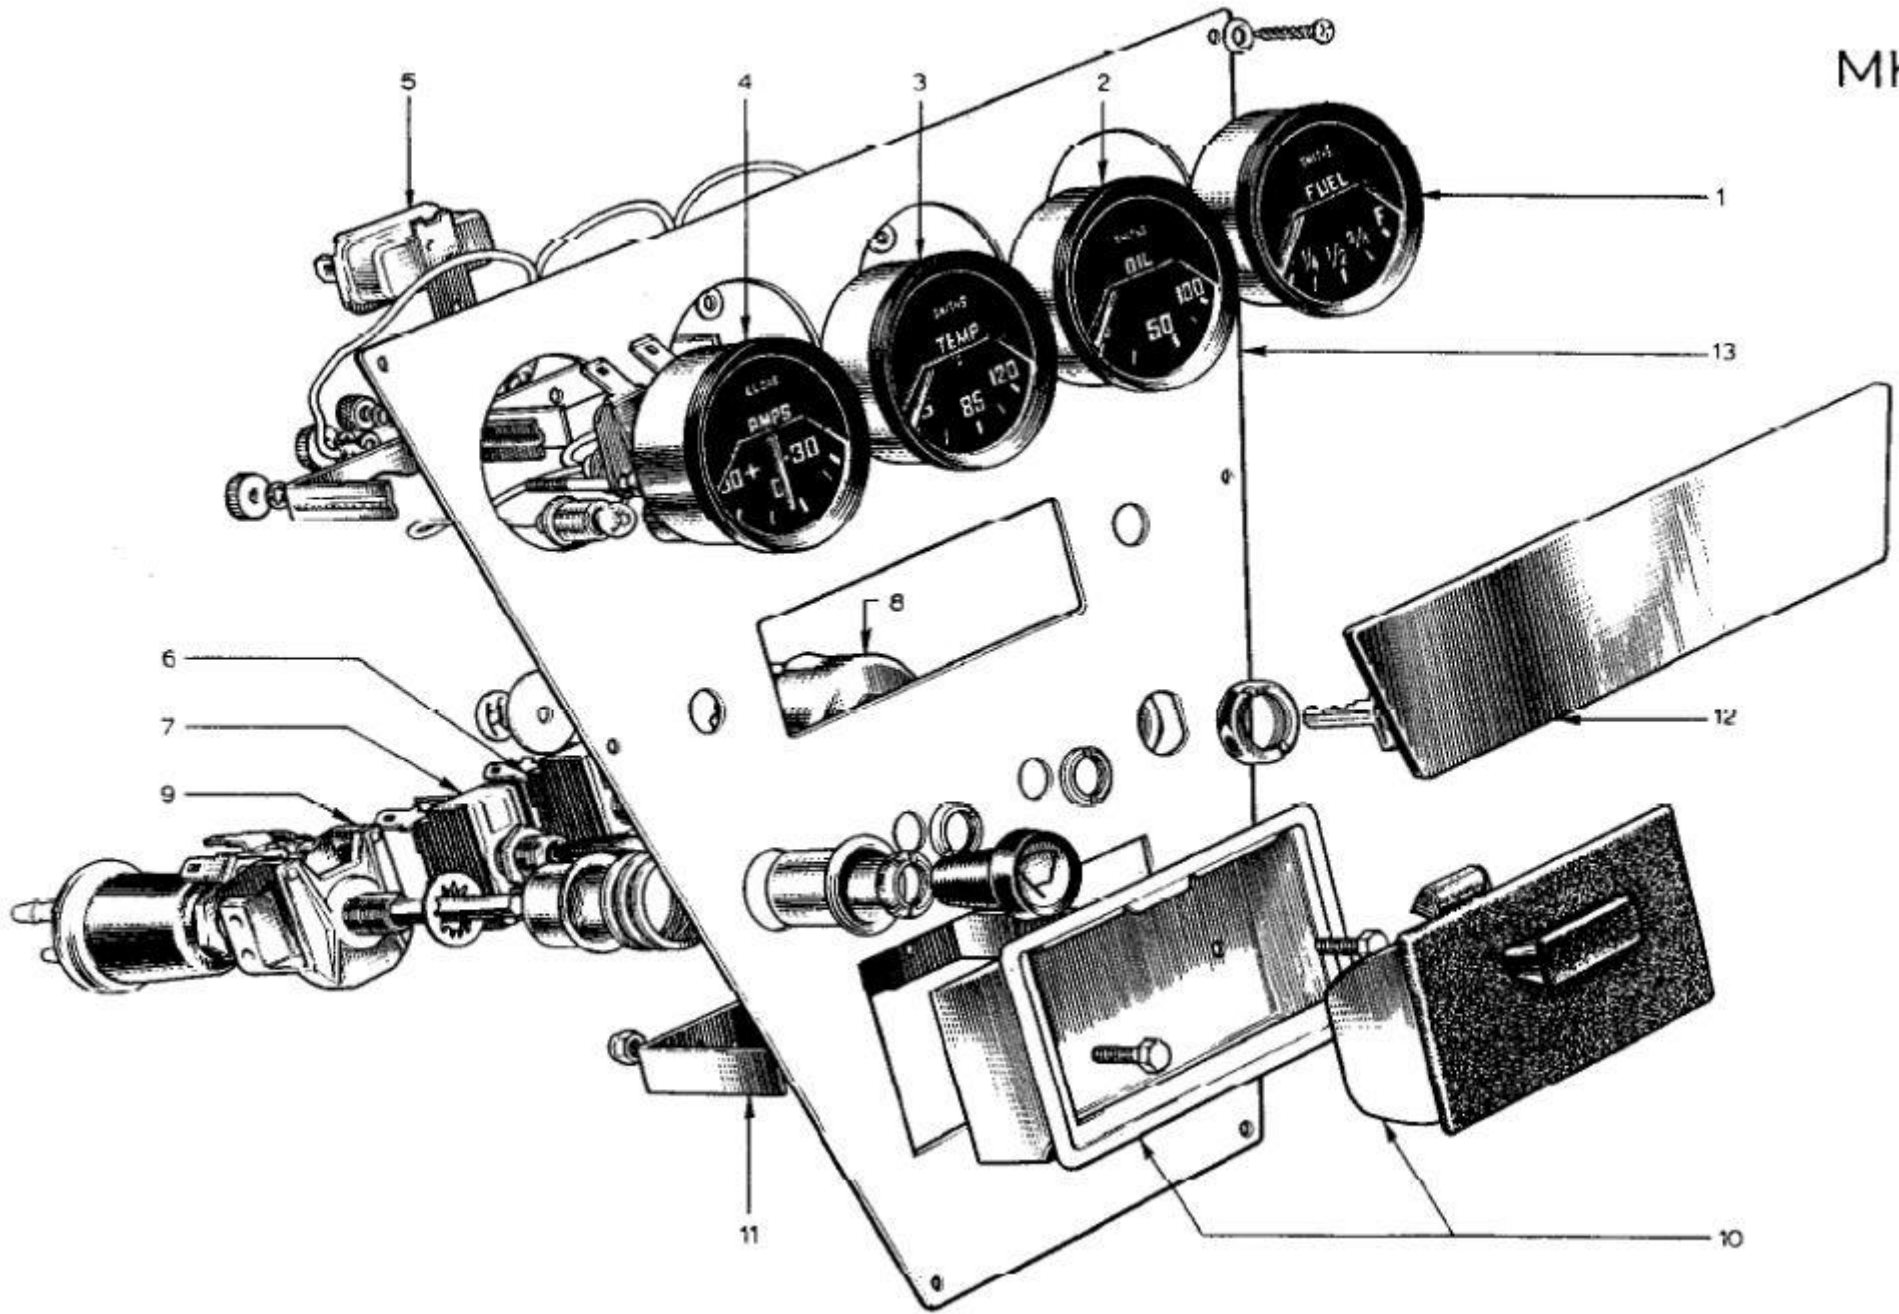

MK

Lotus Europa S1/S2 Parts Manual - Section MK - Electrical - Gauges S1 and S1Mk1 - Page 2

Item	Lotus #	S1	S1A/B	S2	S2 Fed	TC	TC Fed	TCS	TCS F	LHD	RHD	Description	Change Point Notes Bulletin Reference
1	046N6000	1	1									Fuel Gauge	
2	046N6001	1	1									Oil Pressure Gauge	
3	046N6002	1	1									Gauge - Water Temperature	
4	046N6008	1	1									Gauge - Ammeter	
4	036M6291 (987)	4	4									Bulb (987) - Instrument 12v 2.2w	
5	046N6003	1	1									Instrument Stabilizer	
6	046M6147	1	1									Switch - Heater Fan	
7	046M6146	1	1									Switch - Main Lamps	
8	046M6158	1	1									Ignition Switch	
9	046M6170	1	1									Switch - Wiper/Wash	
9	046M6171	1	1									Nut - Wiper/Wash Switch to Facia	
9	046M6172	1	1									Sleeve - Wiper/Wash Switch to Facia	
9	A054M6067	1	1	1	1							Knob - Wiper/Wash Switch to Facia	
10	046B6036	1	1									Ashtray	
10	046B6014			1	1							Ashtray	
11	046B0560	1	1									Mounting Bracket - Ashtray	
11	PSTS0608	2	2									Screw - Ashtray Mounting	
11	PSTS0606			2	2							Screw - Ashtray Mounting	
11	036B6001	2	2									Nut - Ashtray Mounting	
11	054B6115			2	2							Nut - Ashtray Mounting	
12	046B6017	1	1									Blanking Panel - Radio	
13	046B1071	1	1									Instrument Console	
13	KSTS0612	6	6									Screw - Instrument Console Mounting	
13	W0092	6	6									Cup Washer - Instrument Console Mounting	