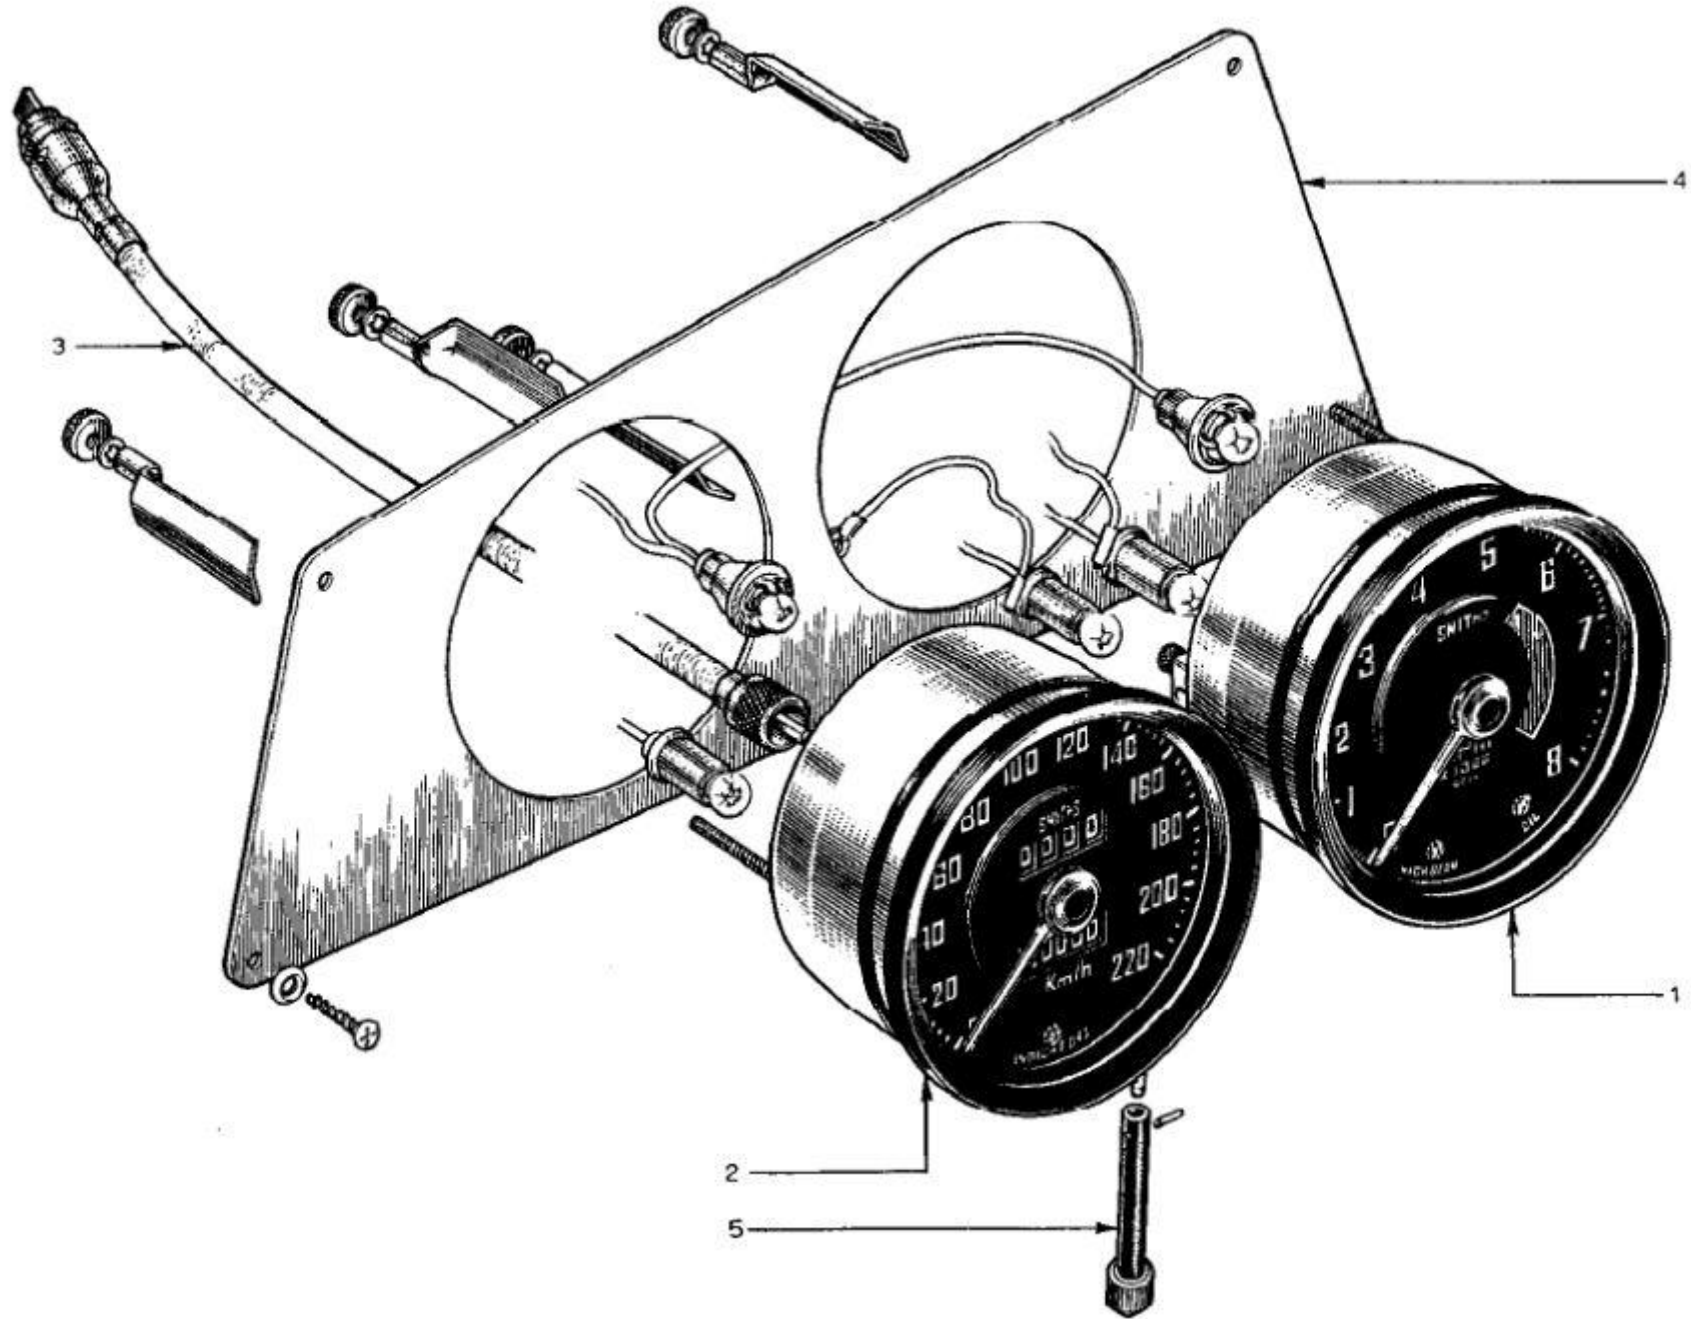

MJ

Lotus Europa S1/S2 Parts Manual - Section MJ - Electrical - Speedometer and Tachometer S1 and S1Mk1 - Page 2

Item	Lotus #	S1	S1A/B	S2	S2 Fed	TC	TC Fed	TCS	TCS F	LHD	RHD	Description	Change Point Notes Bulletin Reference
1	046N6004	1	1									Tachometer	
2	046N6006	1	1									Speedometer - kph	
2	046N6005	1	1									Speedometer - mph	
3	046N6007	1	1	1	1							Speedometer Cable	
4	046B0237	1									+	Facia Panel	
4	A-46B0237		1								+	Facia Panel	
4	KSTS0612		4									Screw - Facia Mounting	
4	W0092		4									Cup Washer	
4	036M6291 (987)	2	2	2	2							Bulb (987) - Instrument 12v 2.2w	
5	046M6011	1	1									Speedometer trip Cable	