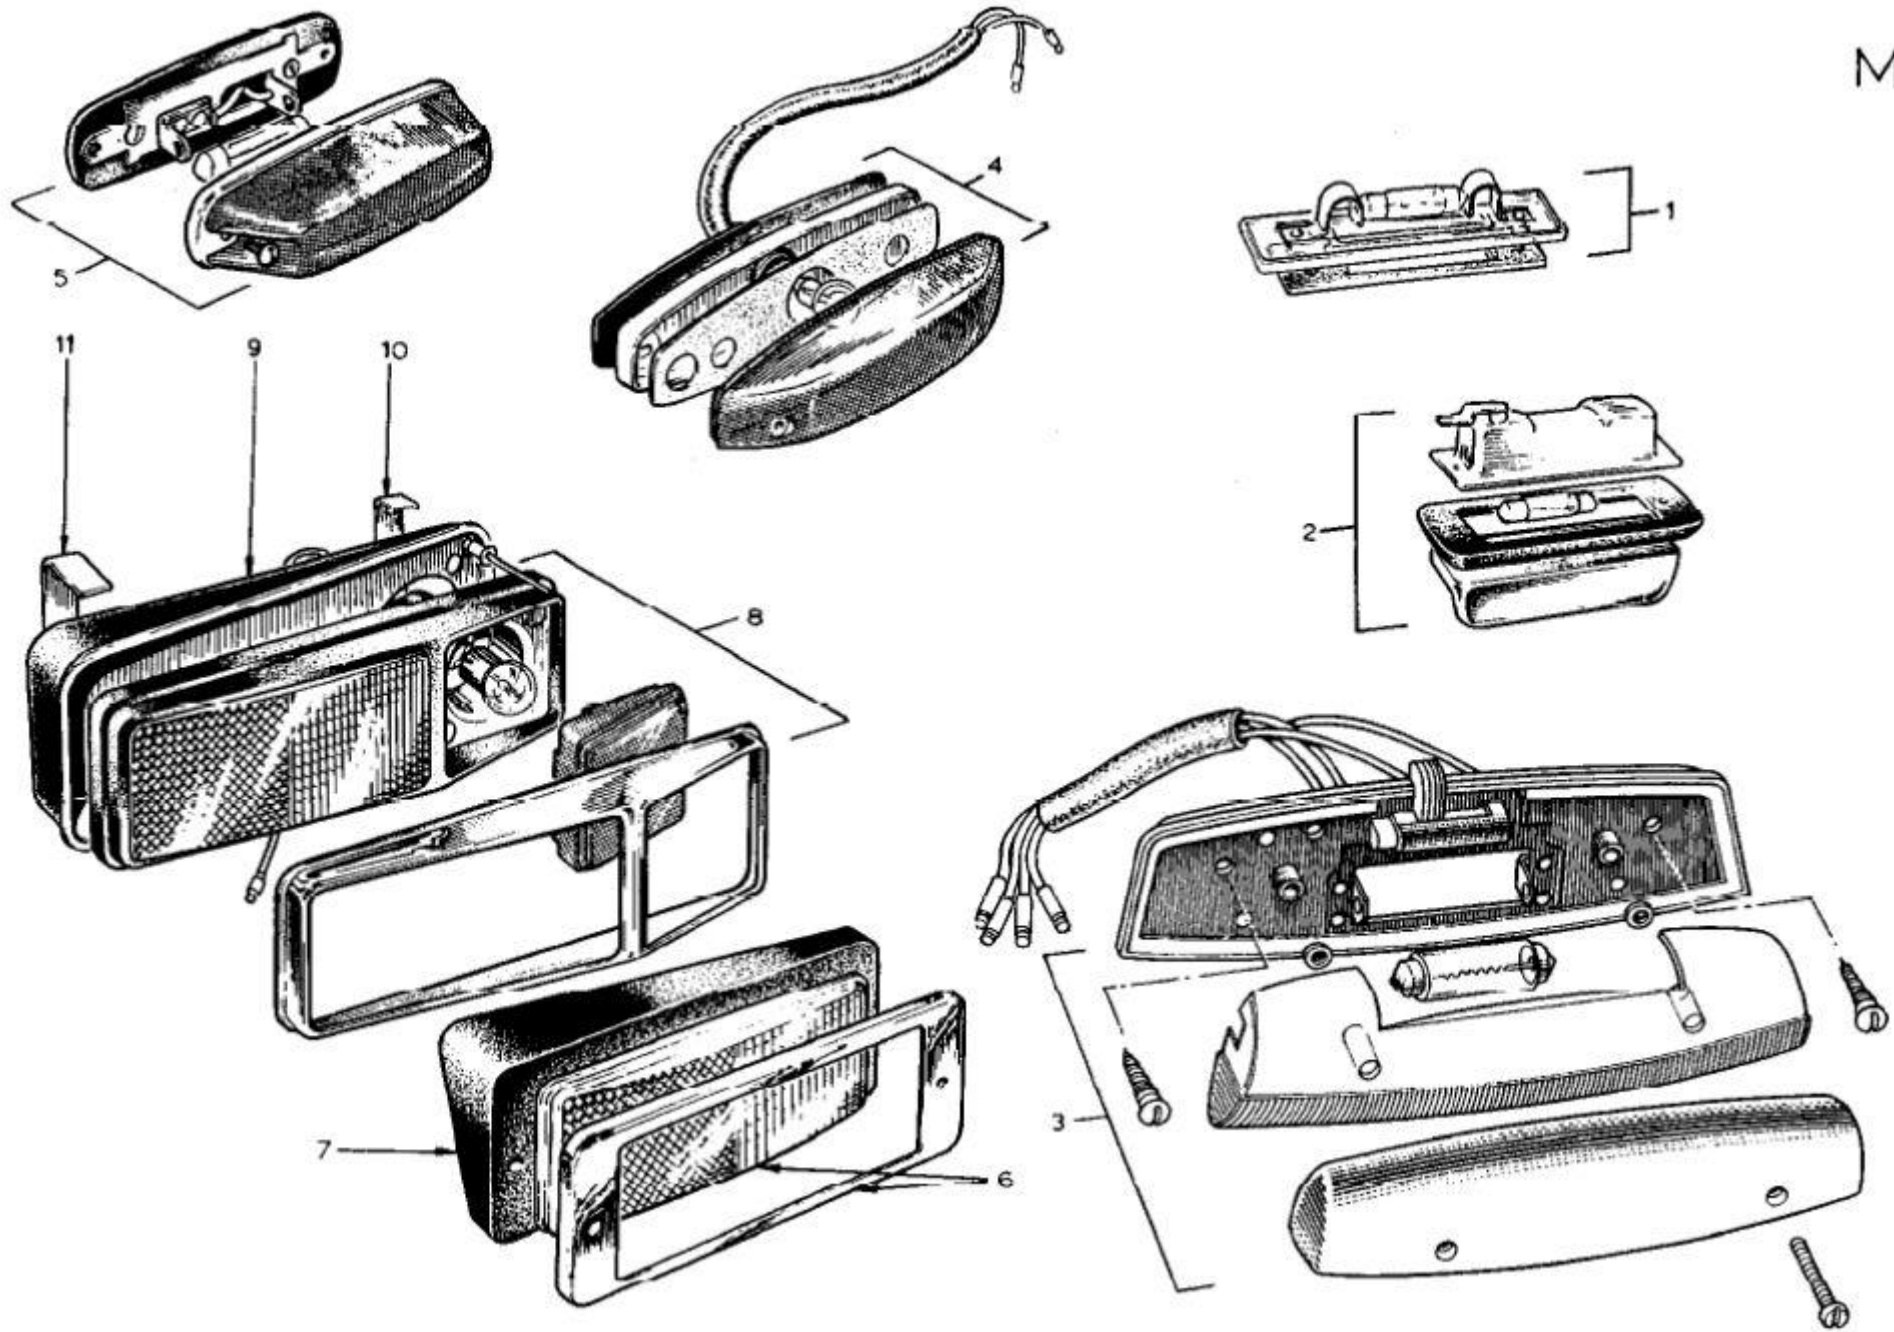

MF

Lotus Europa S1/S2 Parts Manual - Section MF - Electrical - Side and Interior Lights - Page 2

Item	Lotus #	S1	S1A/B	S2	S2 Fed	TC	TC Fed	TCS	TCS F	LHD	RHD	Description	Change Point Notes Bulletin Reference
1	046M6144	1	1									Number Plate lamp	
1	254	1	1									Bulb (254) - Number Plate lamp	
2	036M6253			1	1							Number Plate Lamp	
2	DSTS0612	2	2	2	2							Screw - Number Plate Lamp Mouting	
2	036B6001	2	2	2	2							Nut - Number Plate Lamp Mounting	
3	036M6048	1	1	1	1							Interior Lamp	
3	036M6317	1	1	1	1							Bulb (239) - Interior Lamp	
3	PSTS0616	2	2	2	2							Screw - Interior Lamp to Bulkhead	
3	036B6001	2	2	2	2							Nut - Interior Lamp to Bulkhead	
4	046M6165	2	2									Repeater Flasher	
4	050M6162 (501)	2	2									Bulb (501)	
5	036M6001			2								Repeater Flasher	
5	A036M6339 (898)			2								Bulb (254) - Flasher Repeater	
6	036M6093				2							Reflector and Bezel Side Marker - Amber	From Chassis No. ? To ?
6	036M6092				2							Reflector and Bezel Side Marker - Red	From Chassis No. ? To ?
7	W0083				2							Moulding - Reflector Mounting	From Chassis No. ? To ?
7	PSTS0620				8							Screw - Reflector Mounting	From Chassis No. ? To ?
7	036B6001				8							Nut - Reflector Mounting	From Chassis No. ? To ?
8	036M6282				2							Side Marker Lamp - Amber	From Chassis No. ? To ?
8	036M6281				2							Side Marker Lamp - Red	From Chassis No. ? To ?
9	050B1852				2							Insert - Side marker Lamp - Front	From Chassis No. ? To ?
10	A050B1853				2							Mounting Bracket - Front - Side Marker Lamp - Insert to Body	From Chassis No. ? To ?
10	A050B1854				2							Mounting Bracket - Rear - Side Marker Lamp - Insert to Body	From Chassis No. ? To ?
10					8							Pop Rivet - Insert to Body	From Chassis No. ? To ?
10	054M0126				2							Earth Lead	From Chassis No. ? To ?
10	A036M6330 (989)				2							Bulb (989) - Side Marker lamp	From Chassis No. ? To ?