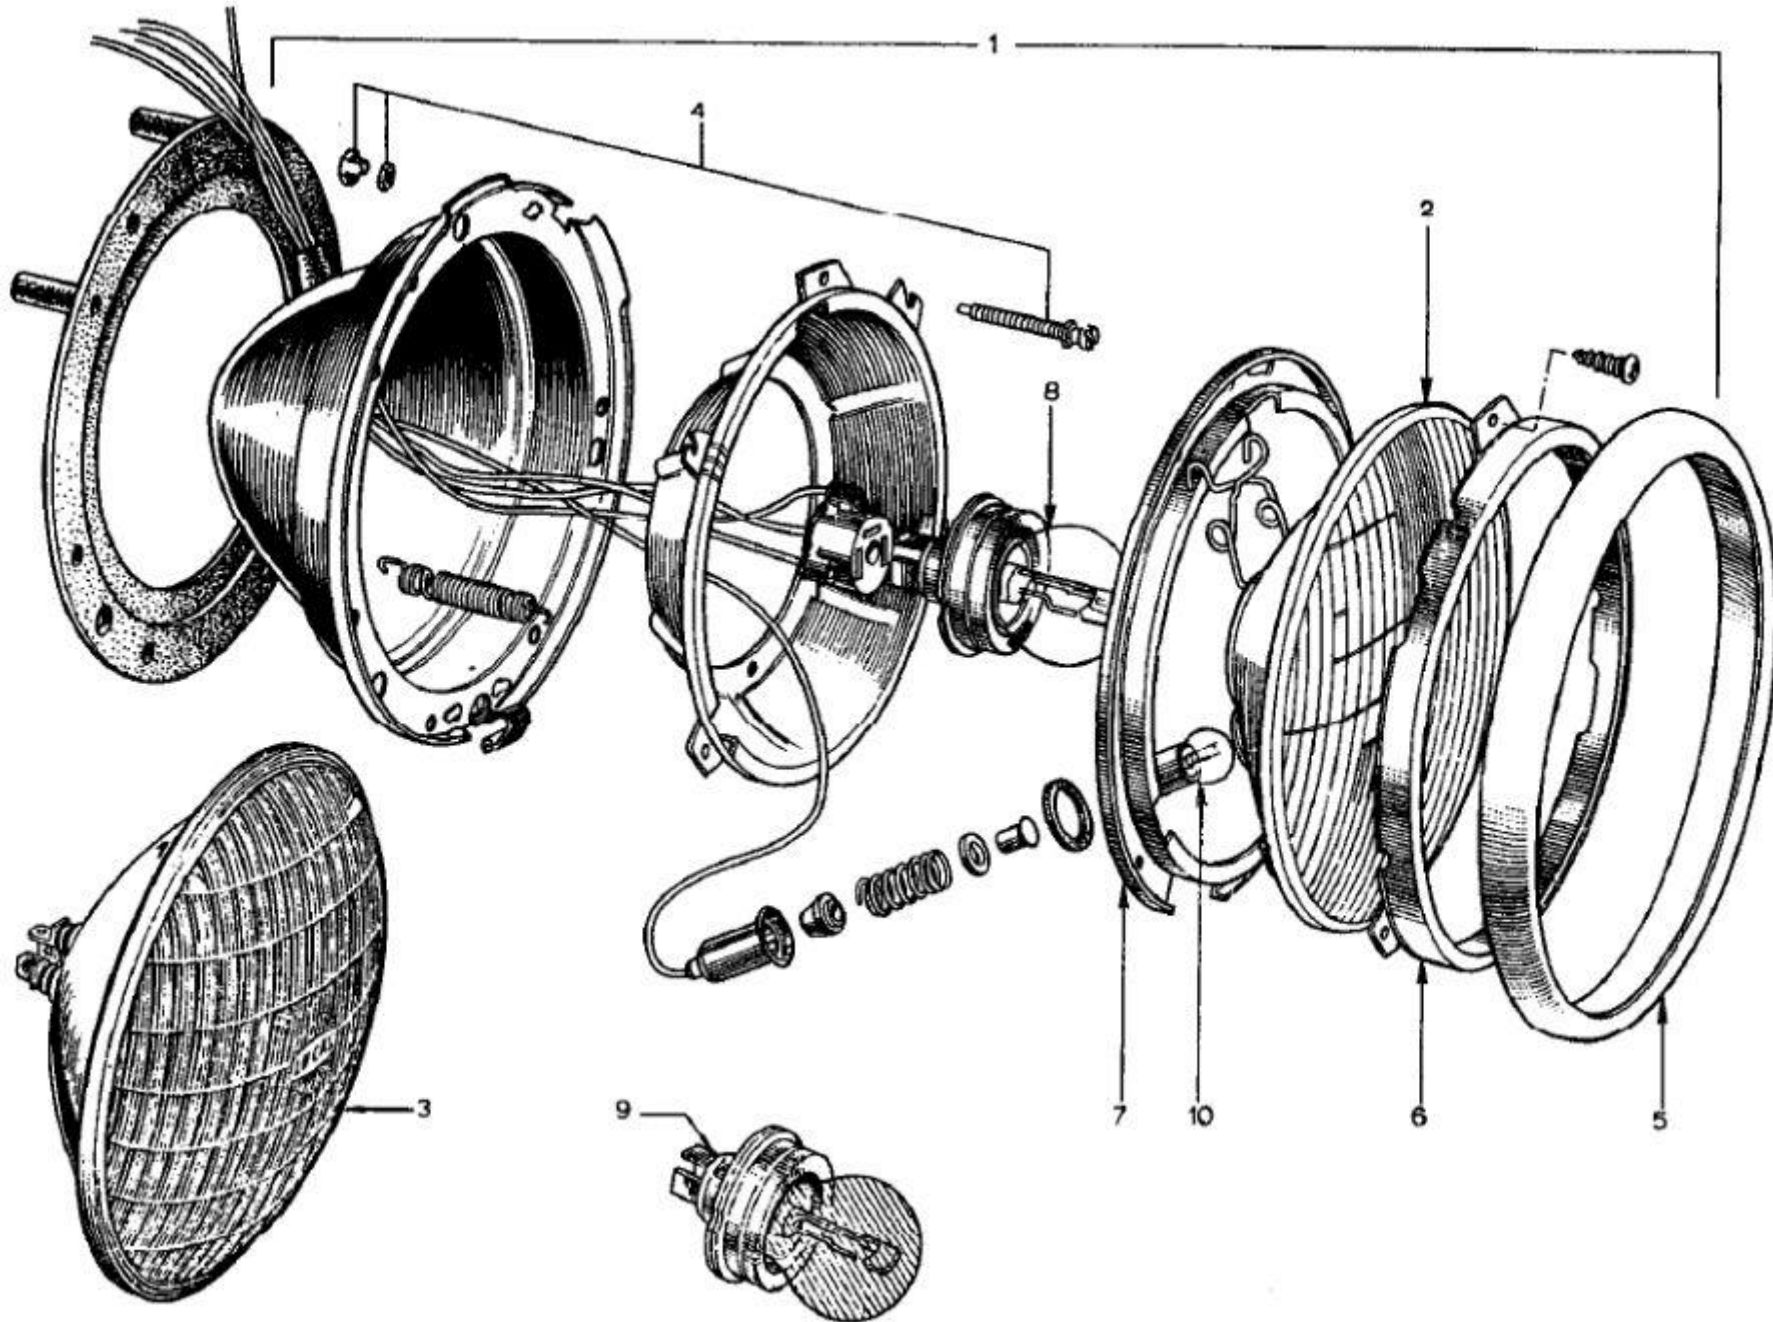

MB

Lotus Europa S1/S2 Parts Manual - Section MB - Electrical - Headlights - Page 2

Item	Lotus #	S1	S1A/B	S2	S2 Fed	TC	TC Fed	TCS	TCS F	LHD	RHD	Description	Change Point Notes Bulletin Reference
1	046M6160	2	2	2	2					+		Headlamp - LH dip	
1	A054M6064	2	2	2	2					+		Headlamp - LH dip	
1	046M6161	2	2	2	2						+	Headlamp - RH dip (Yellow Bulb) France only	
1	036M6079	2	2	2	2						+	Headlamp - RH dip (Yellow Bulb) France only	
1	036M6080	2	2	2	2						+	Headlamp - RH dip U.S.A. - Canada & Switzerland	
1	036M6302	2	2	2	2						+	Headlamp - RH dip U.S.A. - Canada & Switzerland	
1	036M6078	2	2	2	2						+	Headlamp - RH dip Switzerland & Italy	
2	036M6081	2	2	2	2						+	Lamp Unit - LH dip	
2	046M6185	2	2	2	2						+	Lamp Unit - RH dip	Except U.S.A. - Canada & Switzerland
3	036M6083	2	2	2	2						+	Lamp Unit - RH dip	U.S.A. - Canada & Switzerland
4	046M6187	2	2	2	2							Screw - Trimmer - Headlamp Assembly	
5	046M6186	2	2	2	2							Headlamp Bezel	
5	036M6036	2	2	2	2							Headlamp Bezel	
6	046M6163	2	2	2	2							Headlamp Rim	
6	046M6162	2	2	2	2							Headlamp Gasket	
7	036M6044	2	2	2	2							Basket	
8	A036M6360	2	2	2	2							Bulb (? #)	Except U.S.A - Canada - Switzerland and France
9	A036M6361 (411)	2	2	2	2							Bulb (411) - France only	
10	A036M6330 (989)	2	2	2	2							Bulb (989)	Except U.S.A - Canada & Switzerland ?
10	RSTS1014	8	8	8	8							Screw - Headlamp Mounting	
10	036B6004	8	8	8	8							Nut - Headlamp Mounting	