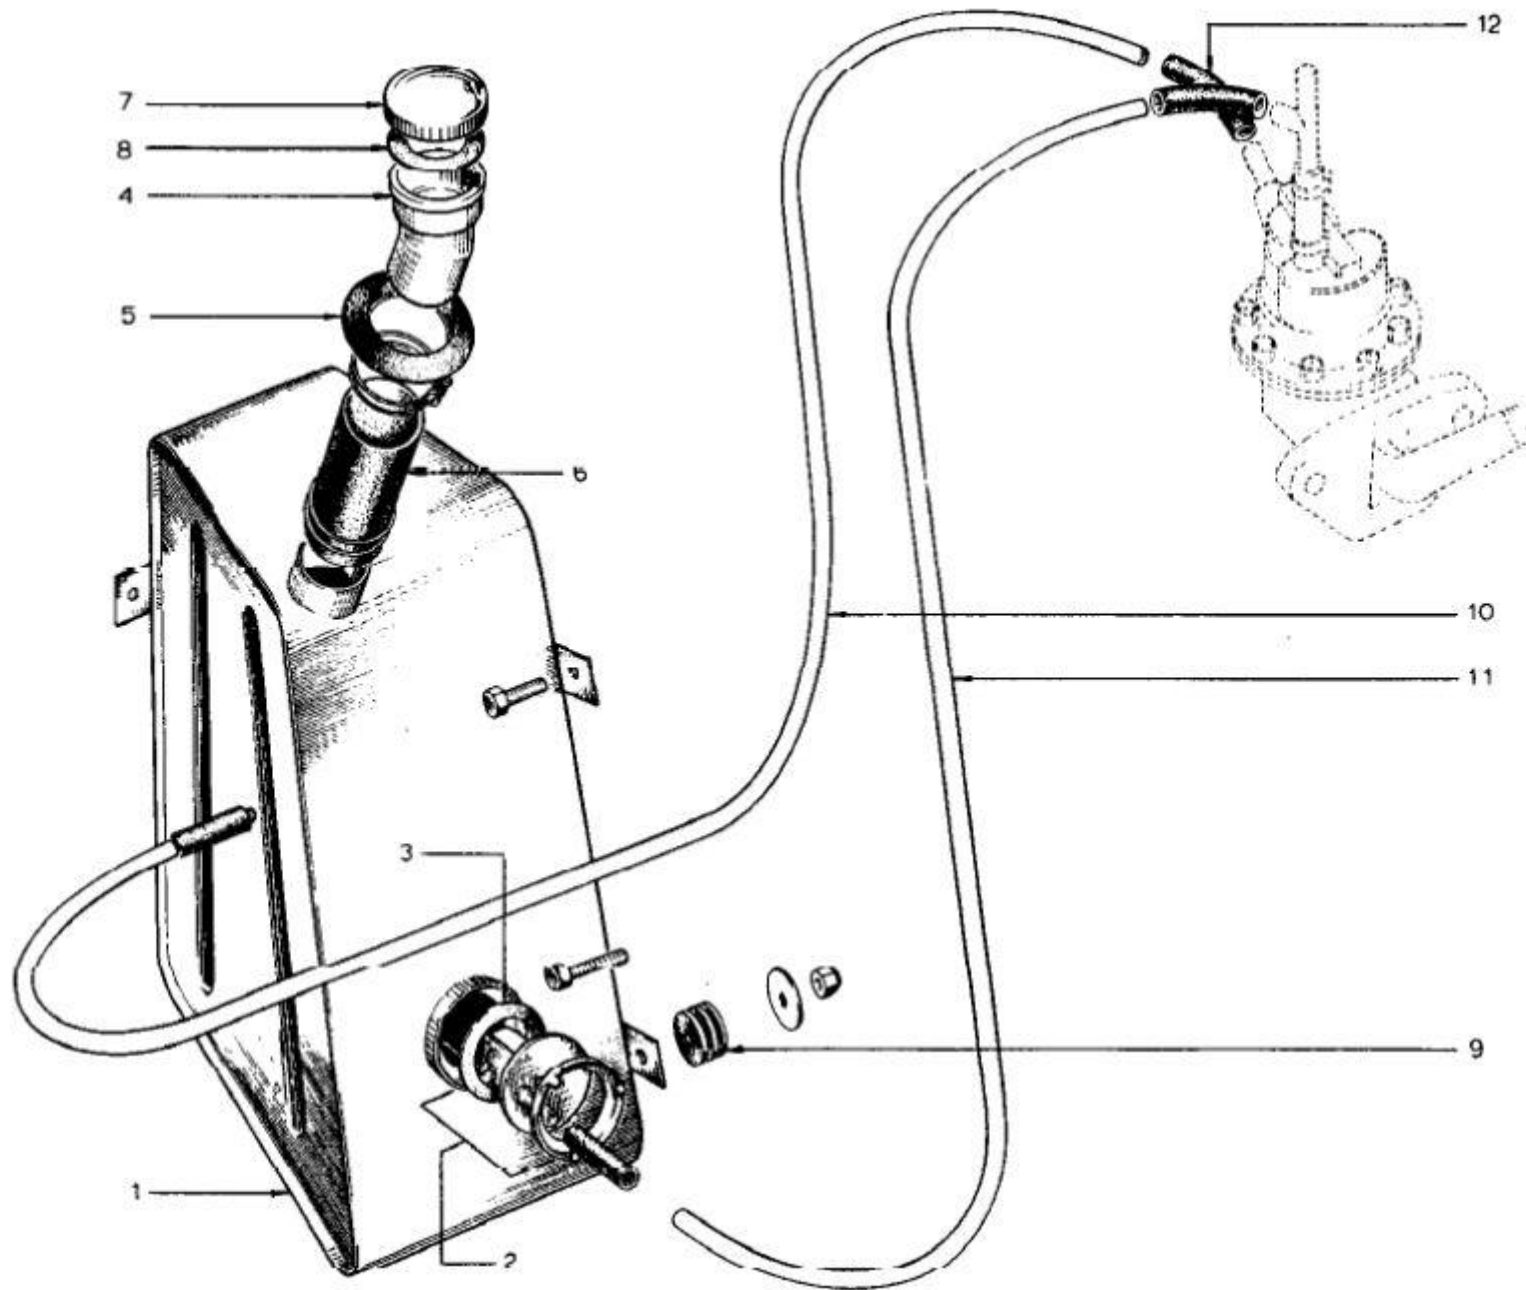

LA

Lotus Europa S1/S2 Parts Manual - Section LA - Fuel - Fuel Tank and Hoses - Page 2

Item	Lotus #	S1	S1A/B	S2	S2 Fed	TC	TC Fed	TCS	TCS F	LHD	RHD	Description	Change Point Notes Bulletin Reference
1	046L0014	1	1									Fuel Tank	
1	054L0015			1	1							Fuel Tank	
2	046L6000	1	1									Fuel Level Transmitter	
2	046L6008			1	1							Fuel Level Transmitter	
3	046L6004	1	1	1	1							Fuel Level Transmitter Gasket	
4	046L0705	1	1									Filler Neck	
4	054L0705			1	1							Filler Neck	
5	046L6001	1	1	1	1							Gromet - Filler Neck	
6	046L0003	1	1	1	1							Hose - Filler Neck to Tank	
6	046L6003	2	2	2	2							Clip - Filler Neck Hose	
7	046L6002	1	1	1	1							Fuel Filler Cap	
8	046L6005	1	1	1	1							Seal Ring - Fuel Filler Cap	
8	054B6109											Replaced by A036L6019	
9	A03L6019			6	6							Rubber Washer - Fuel Tank Mounting	
9	YUFN050F	2	2									Nut - Fuel Tank Mounting	
9	A05W1606	2	2									Washer - Fuel Tank Mounting	3/32" thick, 7/8" OD, 13/32" ID
9	XUFS0310			1	1							Screw - Fuel Tank Mounting - Rear Lug	
9	A03W1606			1	1							Washer - Fuel Tank Mounting - Rear Lug	
9	YUFN030F			1	1							Nut - Fuel Tank Mounting - Rear Lug	
9	XUFS0316			2	2							Screw - Fuel Tank Mounting - top & Bottom Side Lugs	
9	A03W1606			1	1							Washer - Fuel Tank Mounting - top & Bottom Side Lugs	
9	YUFN030F			1	1							Nut - Fuel Tank Mounting - top & Bottom Side Lugs	
2	Part of 046L6000											Fuel Level Transmitter Clamp	