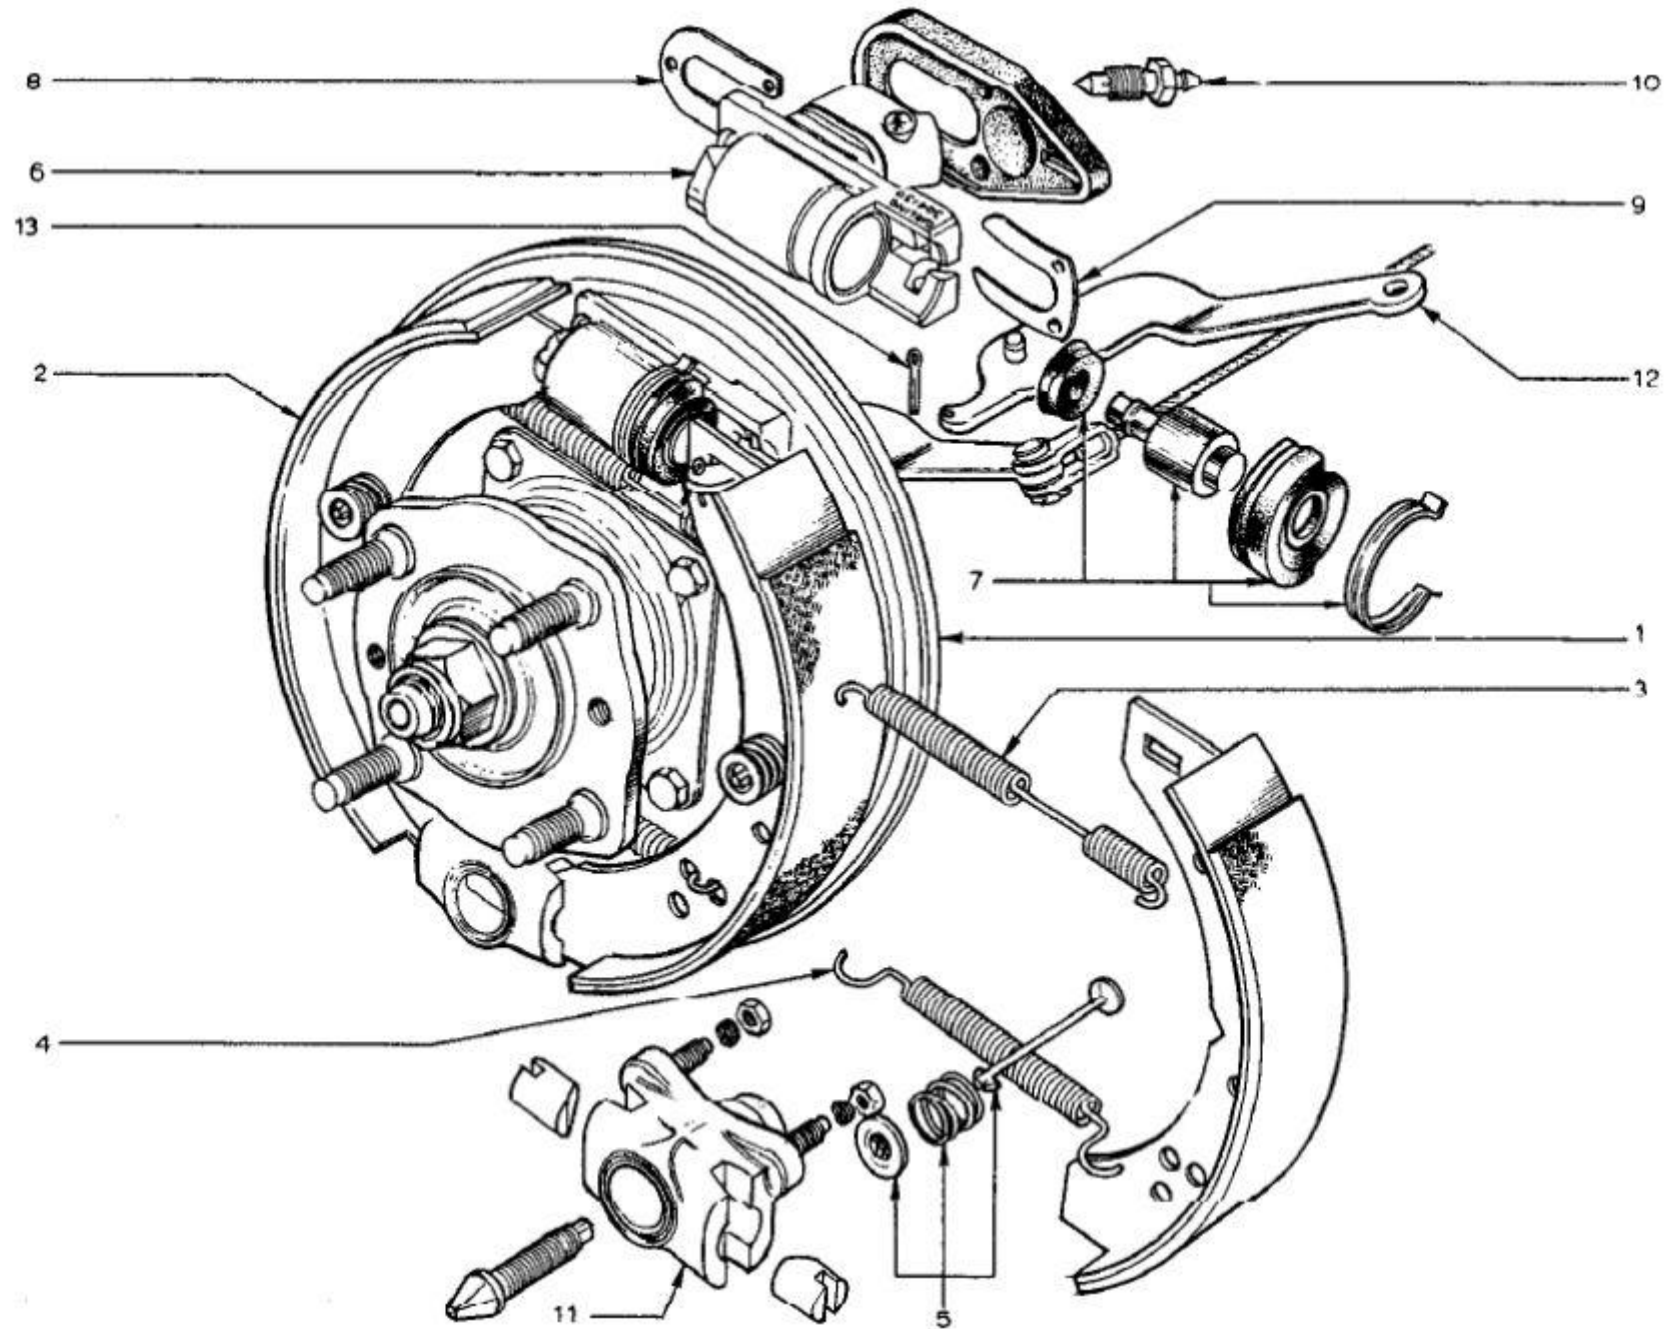

JD

Lotus Europa S1/S2 Parts Manual - Section JD - Brakes - Rear - Page 2

Item	Lotus #	S1	S1A/B	S2	S2 Fed	TC	TC Fed	TCS	TCS F	LHD	RHD	Description	Change Point Notes Bulletin Reference
	46J6009	2	2									Retaining Plate	
	46J6005	2										Wheel Cylinder (Brake Cylinder)	
	W0086	2	2									Split Pin	
	46J6021(G)	1	1									Rear Brake Assembly L/H	
	46J6022(D)	1	1									Rear Brake Assembly R/H	
	46J6004	2	2									Return Spring - Lower	
	46J6011	2	2									Adjuster Assembly - Brake Shoe	
	46J6010	2	2									Locking Plate	
	46J6007	2	2									Lever - Handbrake	
	46J6000	1	1									Backplate LH	
	46J6001	1	1									Backplate RH	
	46J6003	2	2									Return Spring - Upper	
	46J6002	4	4									Brake Shoe	
	46J6046	4	4									Steady Rest	