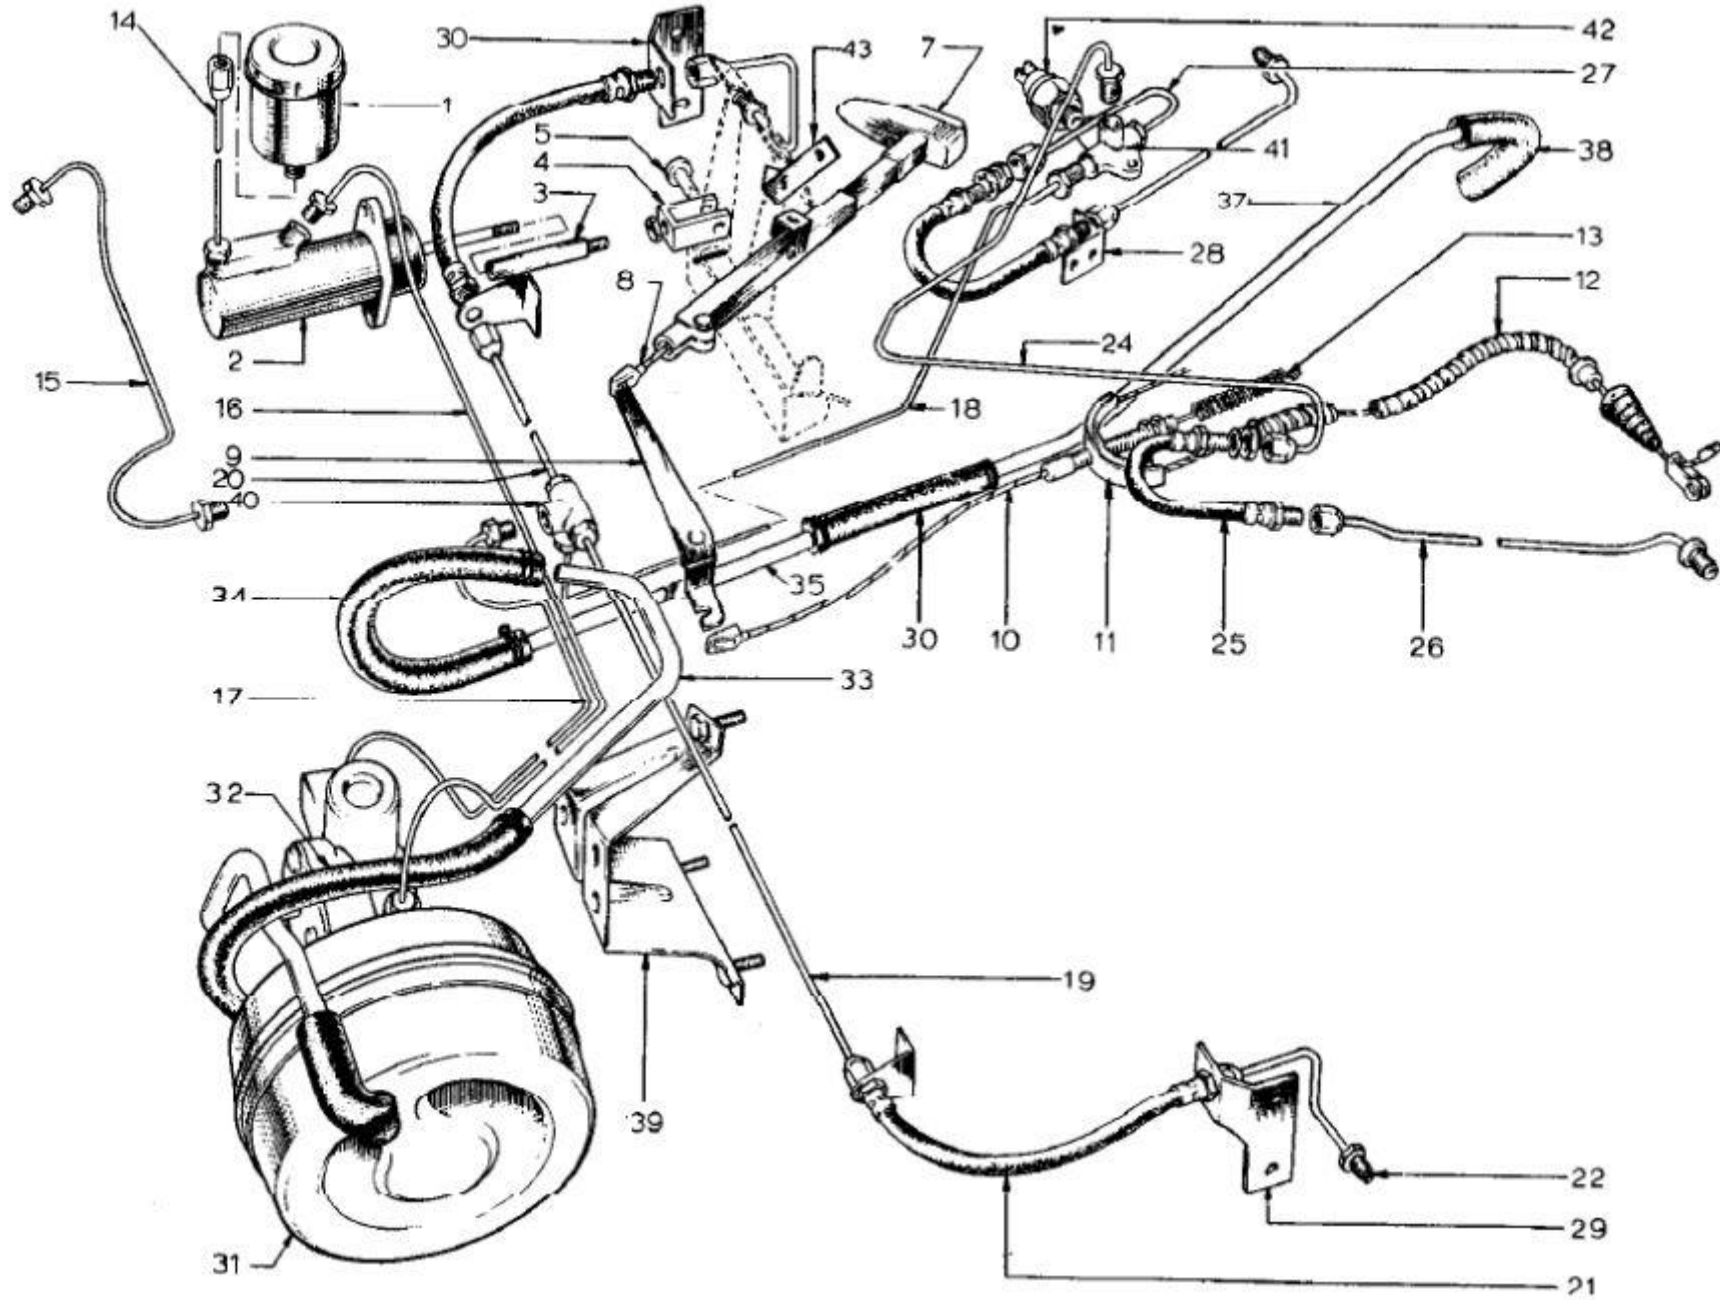

JA

Lotus Europa S1/S2 Parts Manual - Section JA - Brakes - Servo Assisted - Page 2

Item	Lotus #	S1	S1A/B	S2	S2 Fed	TC	TC Fed	TCS	TCS F	LHD	RHD	Description	Change Point Notes Bulletin Reference
1	046J6019	1	1	1								Reservoir	
1	046J6041	1	1	1								Cap - Reservoir	
1	046J0078	1	1	1								Mounting Bracket - Reservoir	
2	046J6018	1	1	1								Master Cylinder	
2	046J6015	1	1	1								Repair Kit - Master Cylinder	
2	046J0075	1	1	1								Adaptor	
3	A046J0075											Replaced by 054J0075	
3	A054J0075			1								Adaptor	
4	046J0076	1	1	1	1							Clevis	
5	W0084	1	1	1	1							Clevis Pin - Clevis to Pedal	
5	415	1	1	1	1							Split Pin - Clevis to Pedal	
5	046J0727	1	1								+	Handbrake Lever Assembly	
7	A026J0704			1	1						+	Handbrake Lever Assembly	
7	A026J0705			1	1						+	Handbrake Lever Assembly	
8	046J0067	1	1	1	1							Handbrake Cable - Lever to Multiplier	
9	046J0058	1	1	1	1						+	Multiplier	
9	046J0057	1	1	1	1						+	Multiplier	
9	046J0074	1	1	1	1							Pivot Bolt - Multiplier to Chassis	
9	W0078	1	1	1	1							Washer - Multiplier to Chassis	
10	046J0068	1	1	1	1							Handbrake Cable - Intermediate	
11	046J6028	1	1	1	1							Compensator Assembly	
12	046J0069	1	1	1	1							Handbrake Cable - rear	
13	046J0016	1	1	1	1							Return Spring	
14	046J6032	1	1	1								Bundy Pipe - Reservoir to Master Cylinder	
15	046J6058			1							+	Bundy Pipe - Master Cylinder to Union	
15	054J6009			1							+	Bundy Pipe - Master Cylinder to Union	
16	046J6048		1	1							+	Bundy Pipe - Master Cylinder to Servo	
16	046J6047		1	1							+	Bundy Pipe - Master Cylinder to Servo	
17	054J6026			1								Bundy Pipe - Servo to Union	
18	046J6037	1	1									Bundy Pipe - Front Union to Rear Union	
18	054J6006			1	1							Bundy Pipe - Front Union to Rear Union	
19	046J6035	1	1	1								Bundy Pipe - Union to Flexible Hose LH	
20	046J6036	1	1	1								Bundy Pipe - Union to Flexible Hose RH