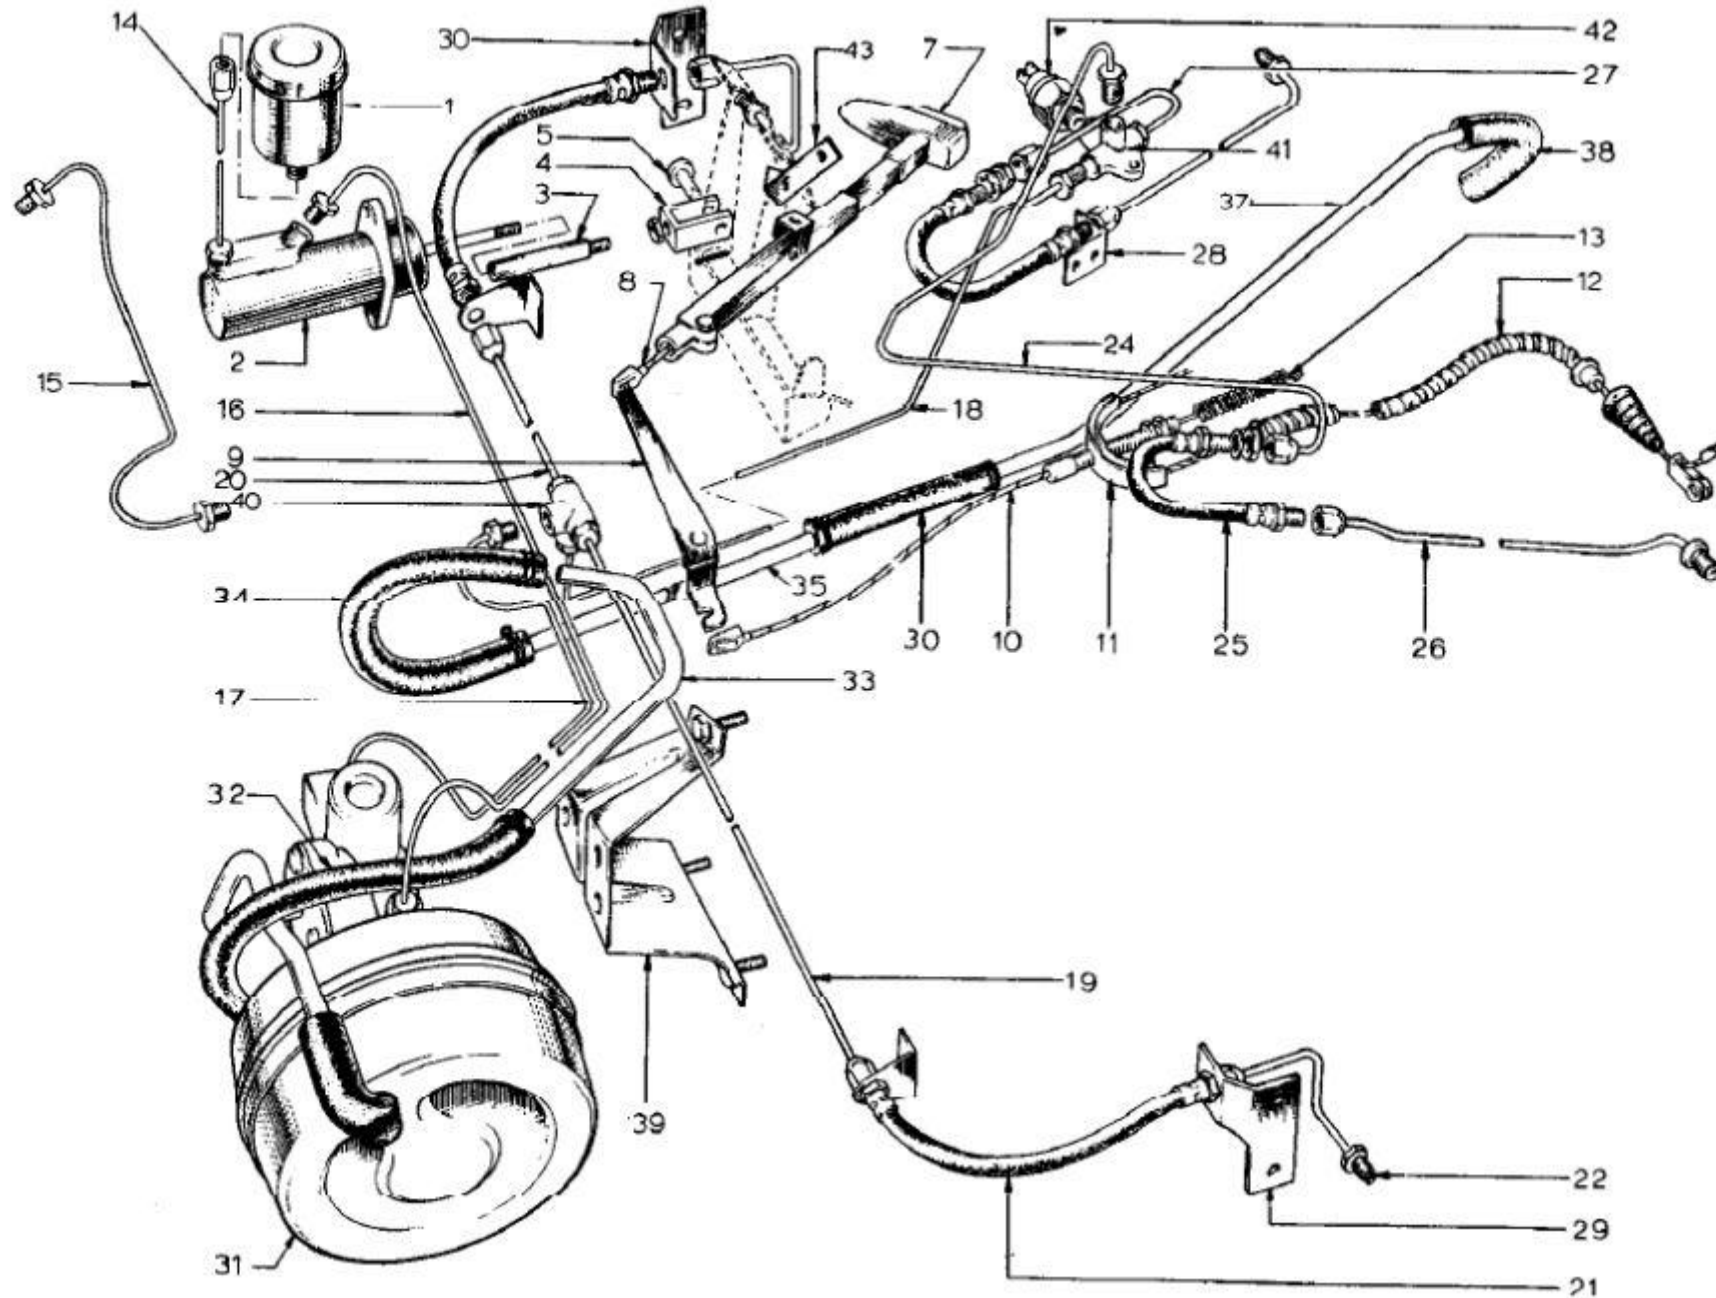

JA

Lotus Europa S1/S2 Parts Manual - Section JA - Brakes - Servo Assisted - Page 4

Item	Lotus #	S1	S1A/B	S2	S2 Fed	TC	TC Fed	TCS	TCS F	LHD	RHD	Description	Change Point Notes Bulletin Reference
21	046J6016	2	2	2	2							Flexible Hose - Front	
21	AUFN060H	2	2	2	2							Nut - Flexible Hose Retaining	
21	L06W0000	2	2	2	2							Washer - Flexible Hose Retaining	
22	046J6044	2	2	2	2							Bundy Pipe - Flexible Hose to Caliper	
24	046J6043	1	1	1	1							Bundy Pipe - Union to Flexible Hose Rear - LH	
25	046J6020	2	2	2	2							Flexible Hose - Rear	
25	AUFN060H	2	2	2	2							Nut - Flexible Hose Retaining	
25	L06W0000	2	2	2	2							Washer - Flexible Hose Retaining	
26	046J6042	2	2	2	2							Bundy Pipe - Flexible Hose to Rear Brake	
27	046J6045	1	1	1	1							Bundy Pipe - Union to Flexible Hose Rear - RH	
28	046J2002	2	2	2	2							Bracket	
29	046J2000	1	1	1	1							Bracket - LH	
30	046J2001	1	1	1	1							Bracket - RH	
31	046J6052		1									Servo Unit - Service Option	
31	054J6023			1								Servo Unit	
31	046J6055		1	1								Air Filter Element - Servo	
32	046J6053		1	1								Vacuum Hose	
33	046J6051		1	1								Pipe - Vacuum	
34	046J6057		1	1								Vacuum Hose	
35	046J6050		1	1								Pipe - Vacuum	
36	046J6027			1								Vacuum Hose	
37	046J6051		1	1								Pipe - Vacuum	
38	054J6025			1								Vacuum Hose	
38	046J0099												
39	036J6054		1	1								Mounting Bracket - Servo	Up to Chassis No. ?
30	A054J0164			1								Backing Plate	From Chassis No. ?
40	046J6017		1	1								Union - Front 4 way	Attaches with 7/16 head, 1/4" x 28 TPI, 1" long bolt, & 1/4" x 28 TPI Nyloc nut
41	046J6017		1	1								Union - Rear 4 way	Attaches with 7/16 head, 1/4" x 28 TPI, 1" long bolt, & 1/4" x 28 TPI Nyloc nut
42	046J6025	1	1	1	1							Stop Lamp Switch	
42	036J6059	1	1	1	1							Seal - Stop Lamp Switch	