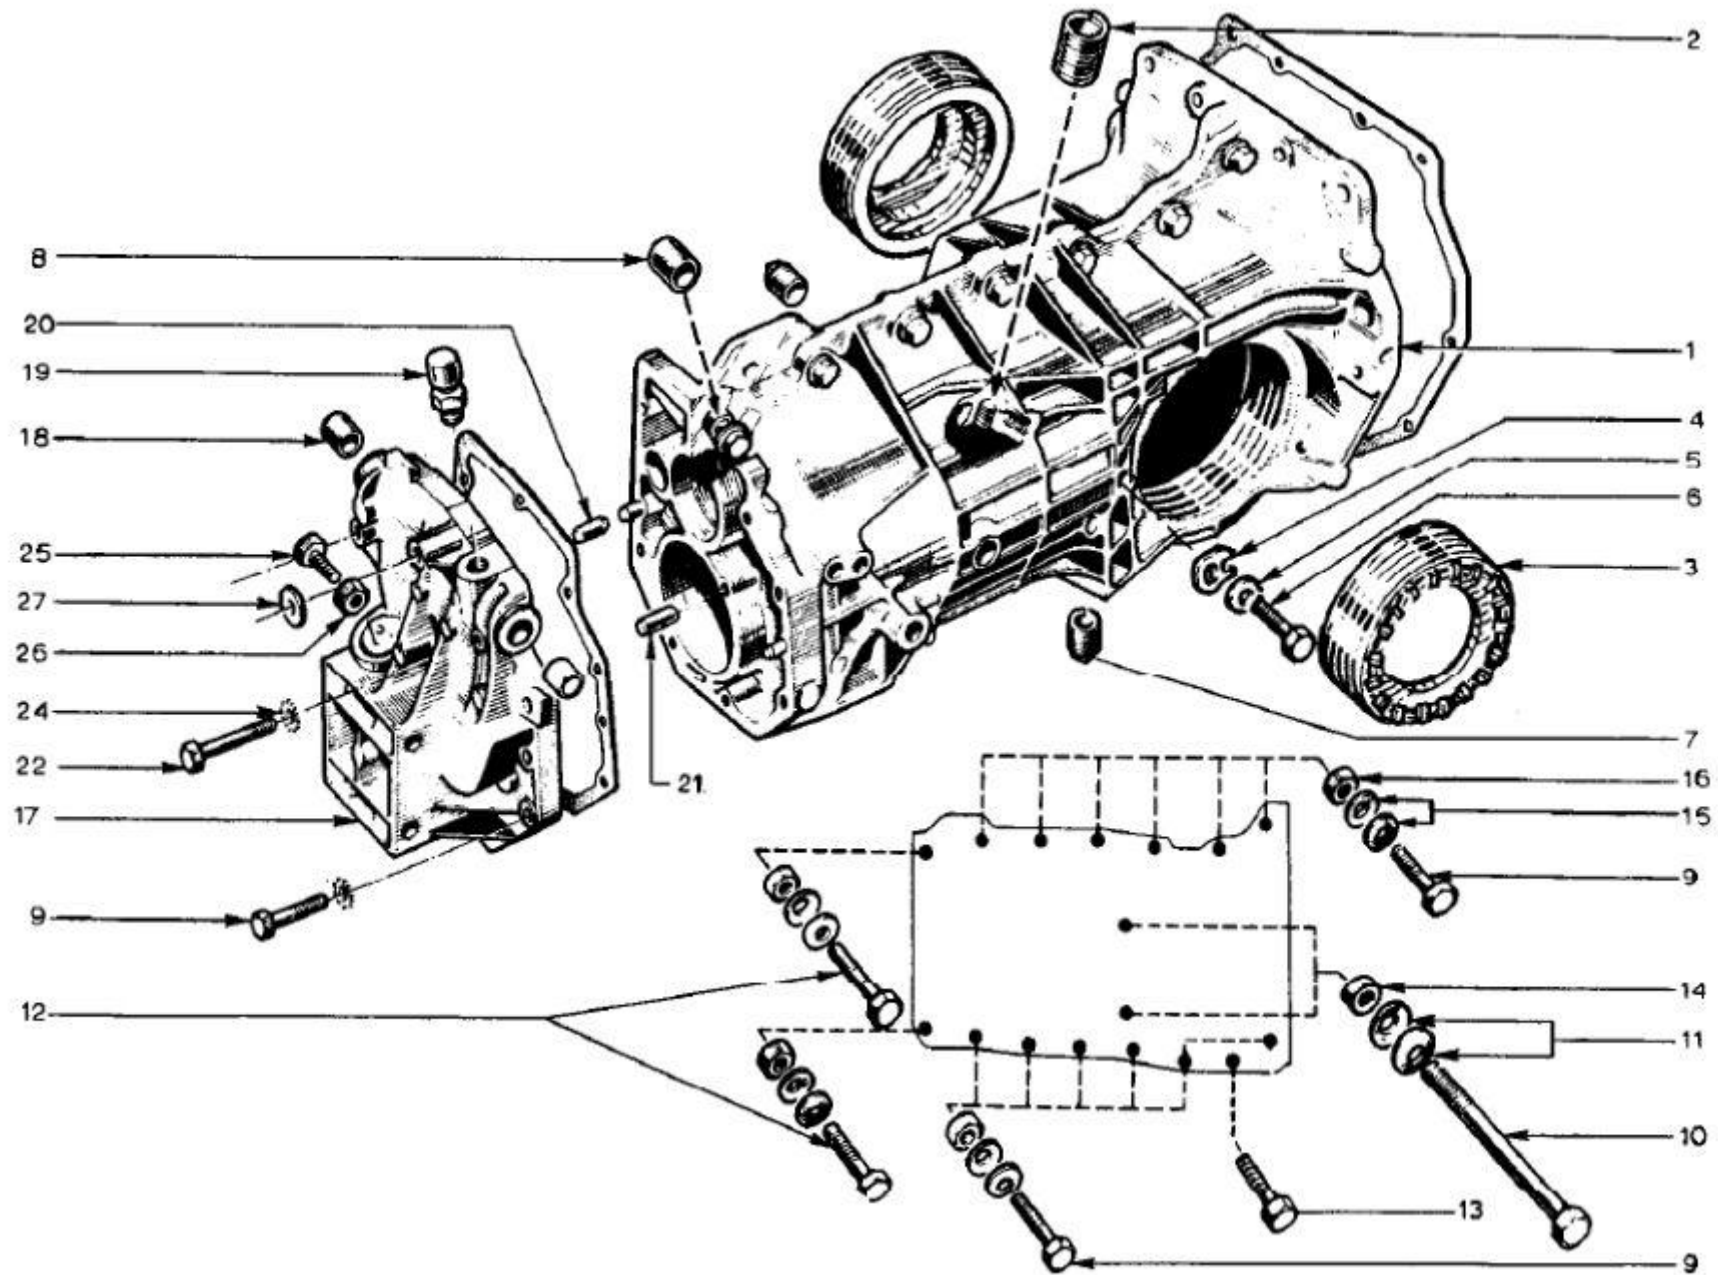

FB

FB

Lotus Europa S1/S2 Parts Manual - Section FB - Transmission - Casing - Page 4

Item	Lotus #	S1	S1A/B	S2	S2 Fed	TC	TC Fed	TCS	TCS F	LHD	RHD	Description	Change Point Notes Bulletin Reference
27	A043W6036	1	1	1	1							Washer	
27	046F6177	1	1	1	1							Transmission Gasket Set	