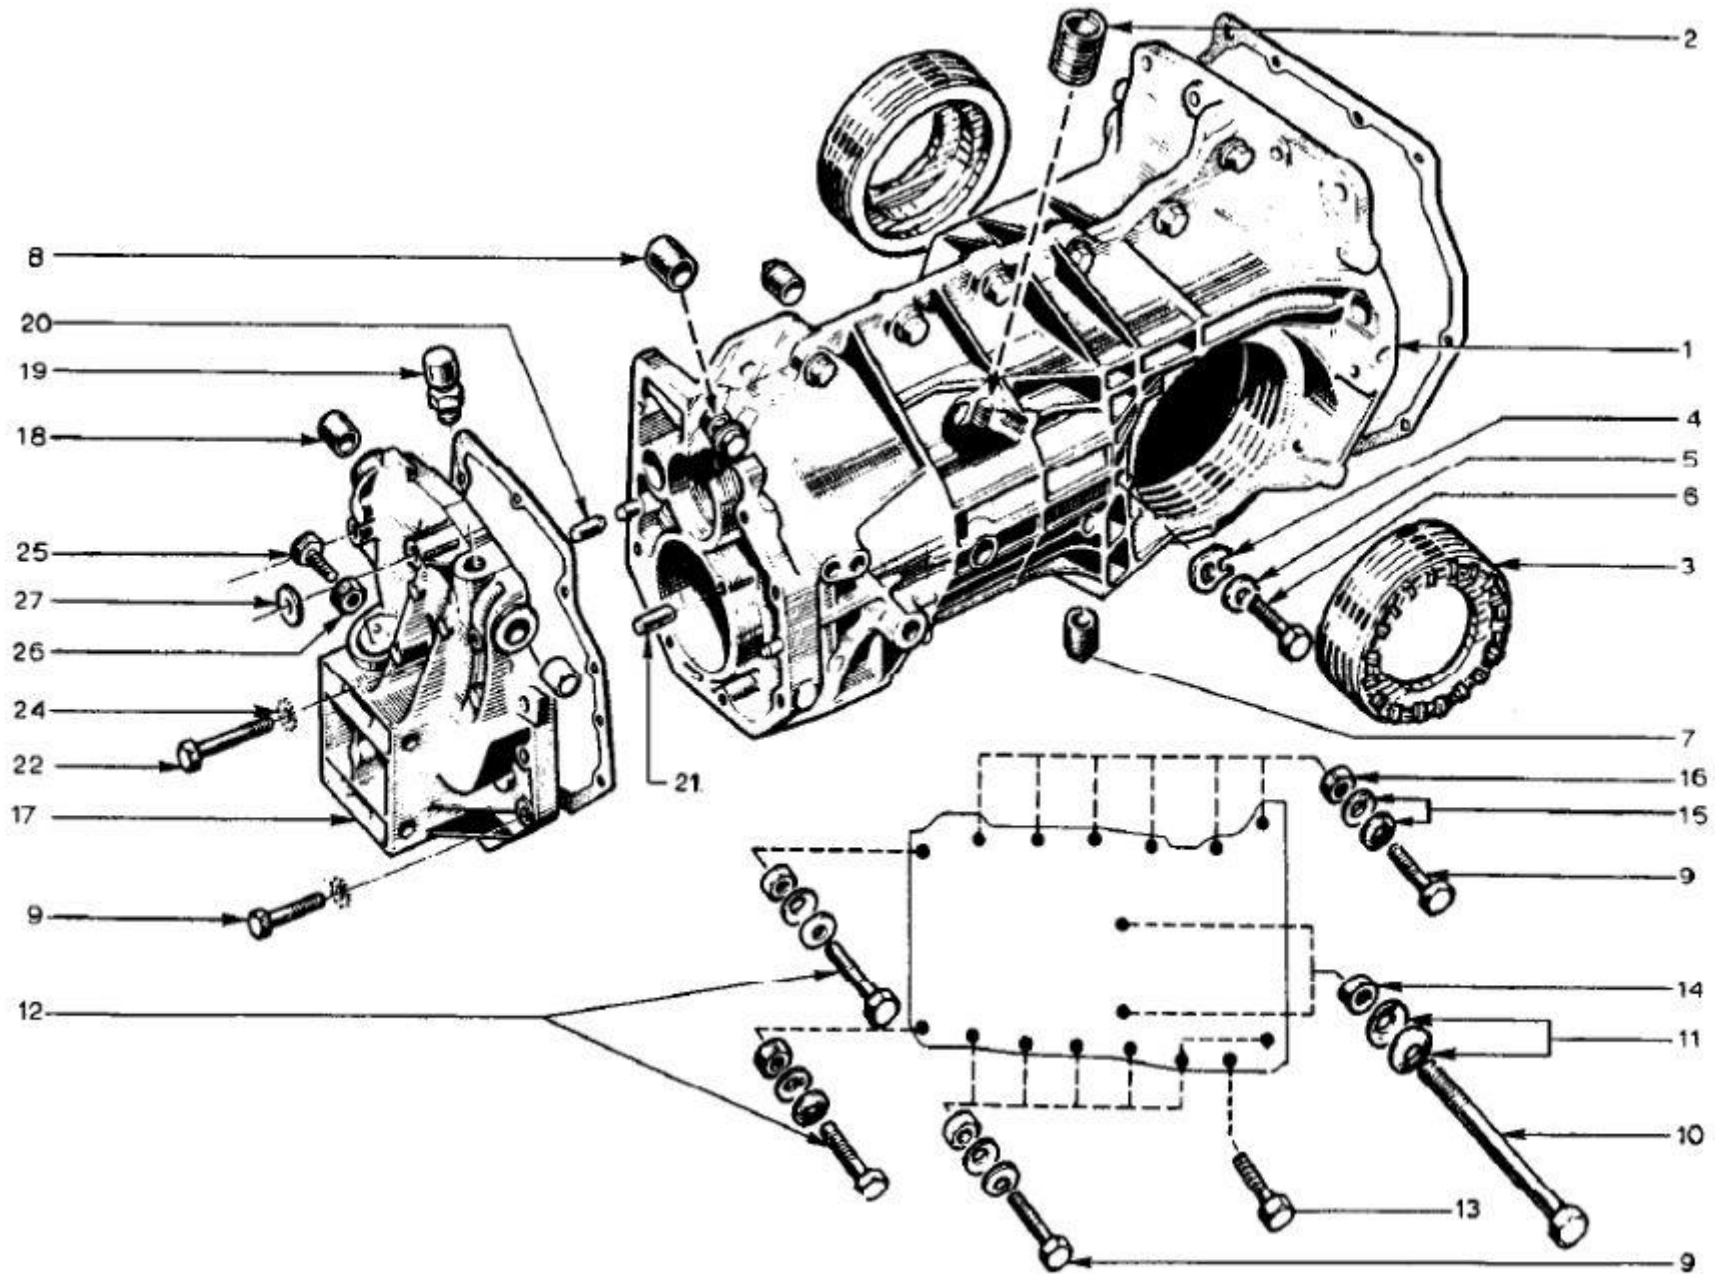

FB

FB

Lotus Europa S1/S2 Parts Manual - Section FB - Transmission - Casing - Page 4

Item	Lotus #	S1	S1A/B	S2	S2 Fed	TC	TC Fed	TCS	TCS F	LHD	RHD	Description	Change Point Notes Bulletin Reference
27	A043W6036	1	1	1	1							Washer	
27	046F6177	1	1	1	1							Transmission Gasket Set	