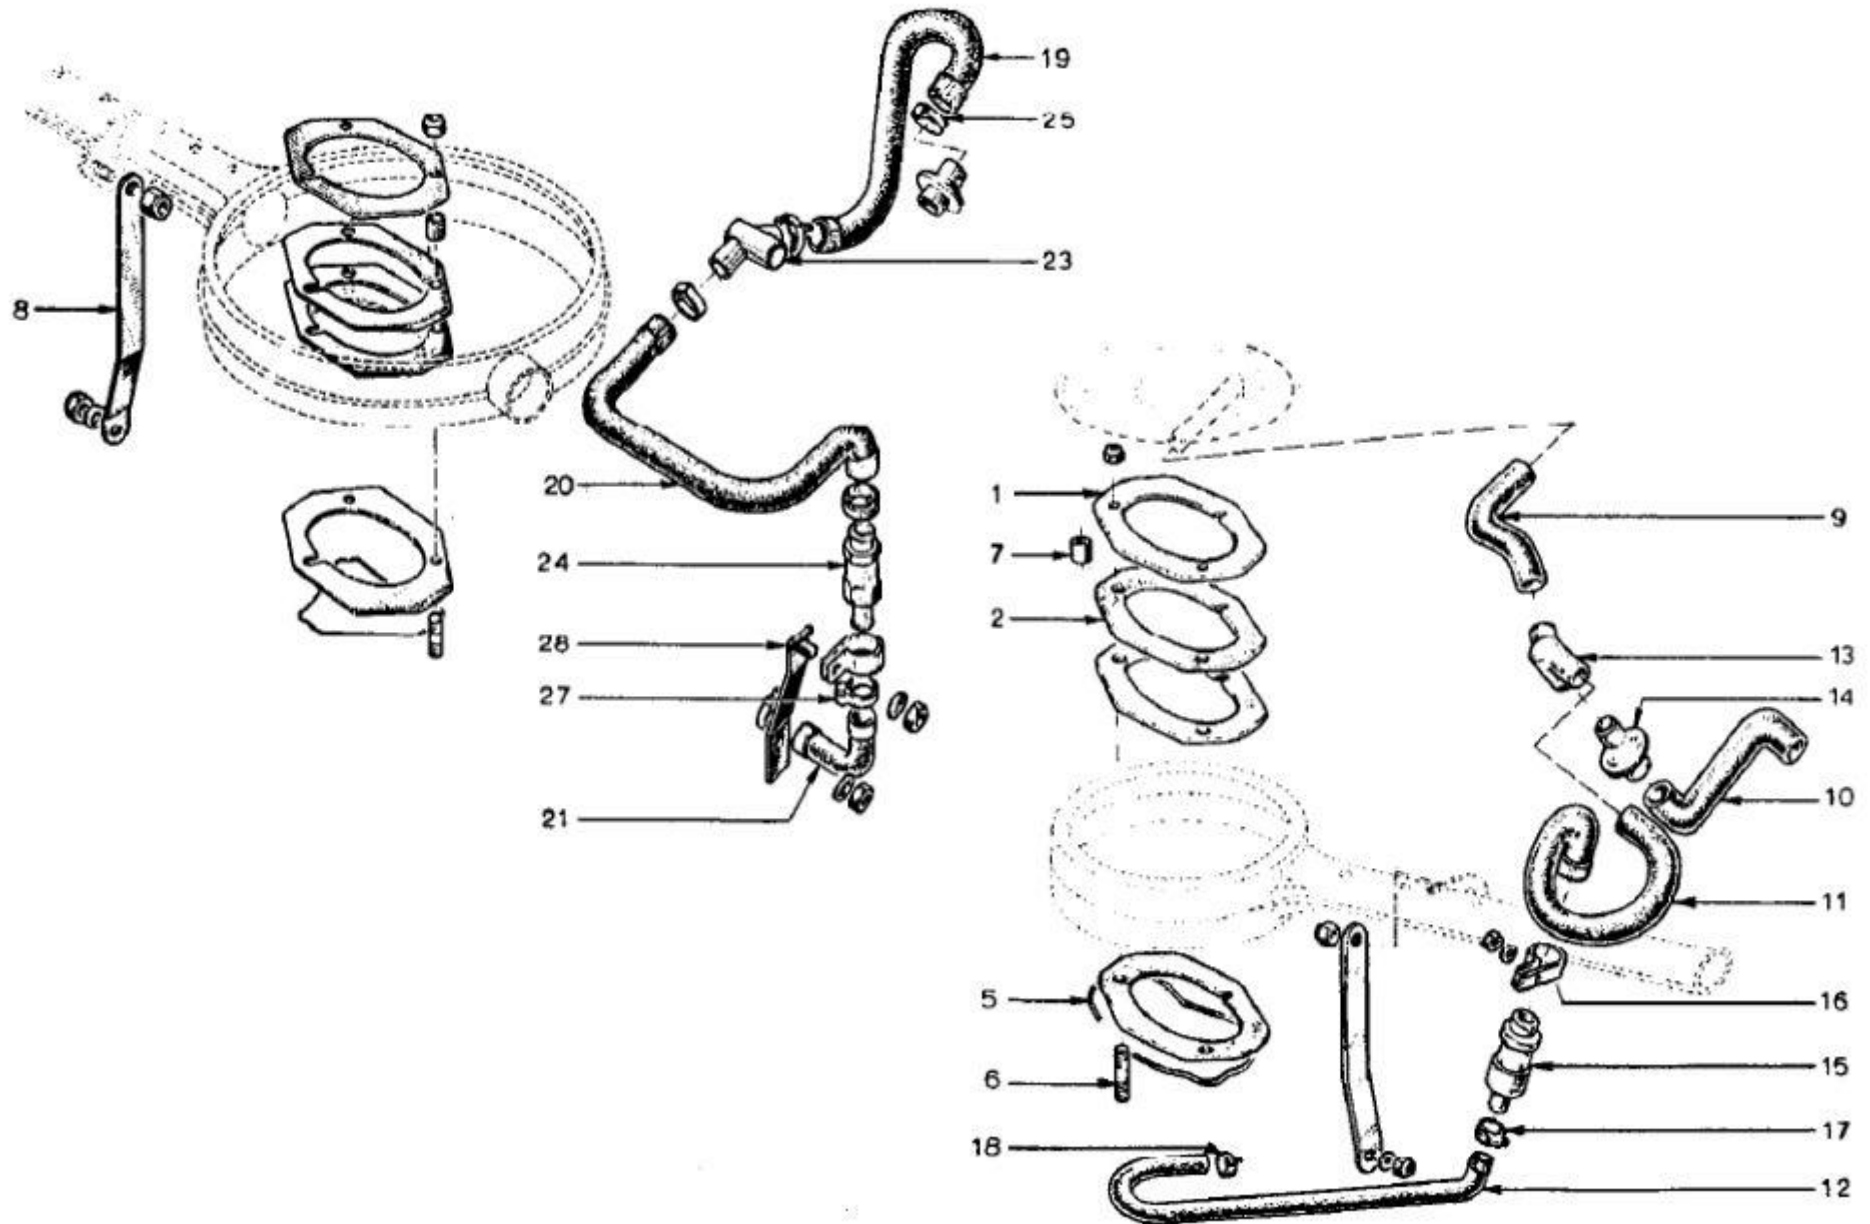

Lotus Europa S1/S2 Parts Manual - Section EN - Engine - Breather - Page 2

Item	Lotus #	S1	S1A/B	S2	S2 Fed	TC	TC Fed	TCS	TCS F	LHD	RHD	Description	Change Point Notes Bulletin Reference
1	046S6001	1										Plate	Up to Eng. No. 0044
1	A046E6501	1	1	1	1							Plate	From Eng. No. 0045
2	046S6000	4										Gasket	Up to Eng. No. 0044
2	046S6012	3	3	3	3							Gasket	From Eng. No. 0045
5	046E6023	1	1	1	1							Clip	
6	A046W6013	3	3	3	3							Stud - or 046S6025	
6	046S6025	3	3	3	3							Stud - or A046W6013	
6	A046W6033	3	3	3	3							Nut - Air Filter to Carburetter	
7	A046E6500	4										Brush	Up to Eng. No. 0044
7	A046E6503	3	3	3	3							Brush	From Eng. No. 0045
8	046S6022	1	1	1	1							Mounting Bracket	
8	A046W6035	1	1	1	1							Nut - Mounting Bracket Pixing	
8	A046W6034	1	1	1	1							Nut - Mounting Bracket Pixing	
8	A046W6037	1	1	1	1							Washer - Mounting Bracket Pixing	
9	046S6002	1	1	1								Breather Hose (697-04)	
10	046S6015	1	1	1								Breather Hose (697-04)	
11	046S6007	1	1	1								Breather Hose (697-04)	
12	046S6017	1	1	1								Breather Hose (697-04)	
13	046S6014	1	1	1								Connector (697-04) or A046E6498	
13	A046E6498	1	1	1								Connector (697-04) or 046S6014	
14	046S6010	1	1	1								Capsule (697-04) or A046E6468	
14	A046E6468	1	1	1								Capsule (697-04) or 046S6010	
15	A046S6029	1	1	1								Valve - Non Return	
16	A046S6030	1	1	1	1							Clip - Valve Mounting	
16	A046W6032	1	1	1								Nut (697-04)	
16	A046W6031	1	1	1								Washer (697-04)	
16	A046W6034				1							Nut (821-30)	
16	A046W6037				1							Washer (821-30)	
17	046E6273	1	1	1								Hose Clip (697-04)	
18	A046S6031	1	1	1								Hose Clip (697-04)	
19	A054E6031				1							Breather Hose (821-30)	
20	A054E6044				1							Breather Hose (821-30)	
21	A054E6045				1							Breather Hose (821-30)	