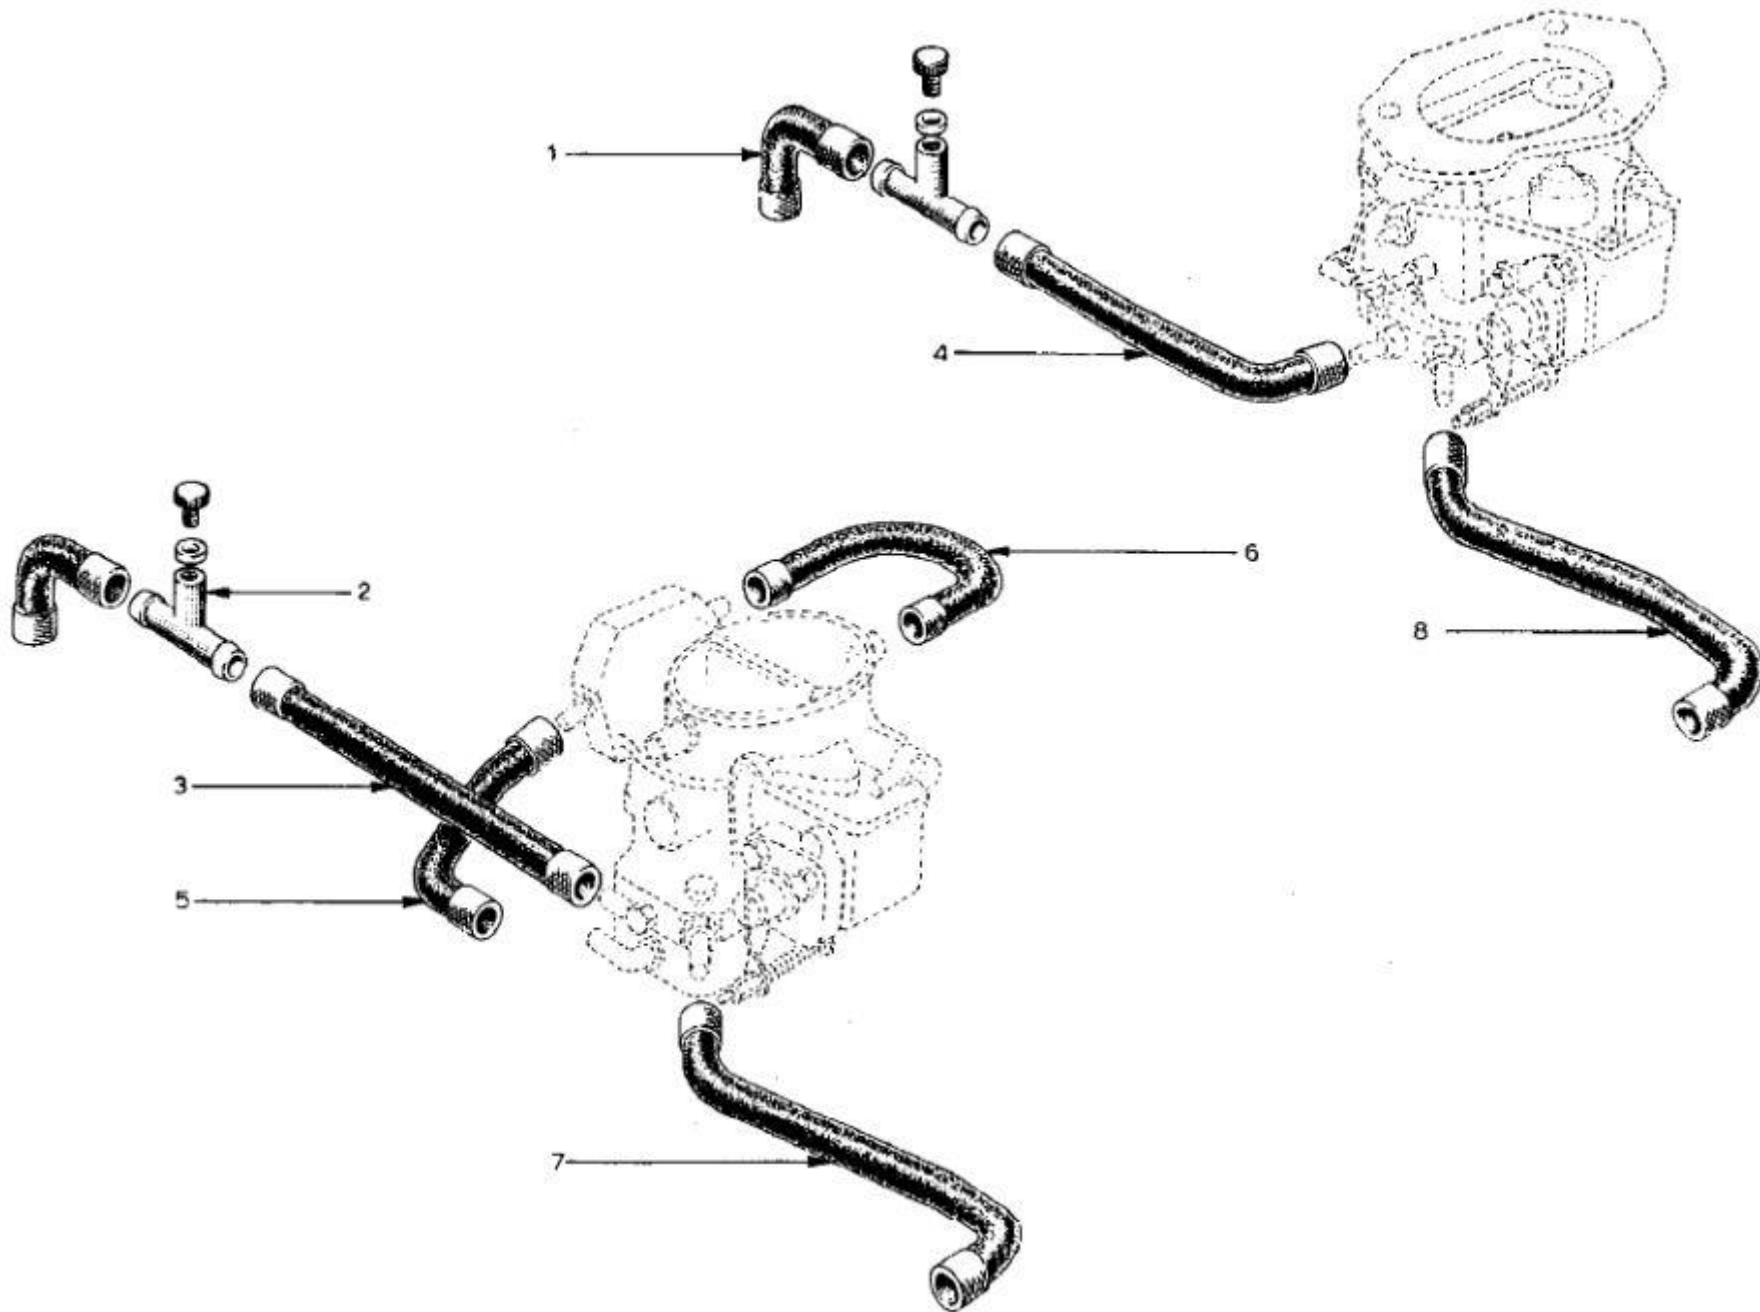

EL

Lotus Europa S1/S2 Parts Manual - Section EL - Engine - Carburetor Hoses - Page 2

Item	Lotus #	S1	S1A/B	S2	S2 Fed	TC	TC Fed	TCS	TCS F	LHD	RHD	Description	Change Point Notes Bulletin Reference
1	A046E6270	1	1	1	1							Hose	
2	046E6267	1	1	1	1							Valve	
2	046E6268	1	1	1	1							Screw Cap	
2	046E6269	1	1	1	1							Washer	
3	A046E6272	1	1	1								Hose (697-04)	
4	054E6039				1							Hose (821-30)	
5	054E6040				1							Hose (821-30)	
5	A054E6700				1							Hose (821-30)	
6	054E6038				1							Hose (821-30)	
6	A054E6101				1							Hose (821-30)	
7	A046E6274	1	1	1								Hose (697-04)	
8	054E6041				1							Hose (821-30)	
8	046E6271	4	4	4	4							Clip	
8	046E6273				4							Clip (821-30)	
8	046E6273	2	2	2								Clip (697-04)	
8	A054E6091				2							Clip (821-30)	