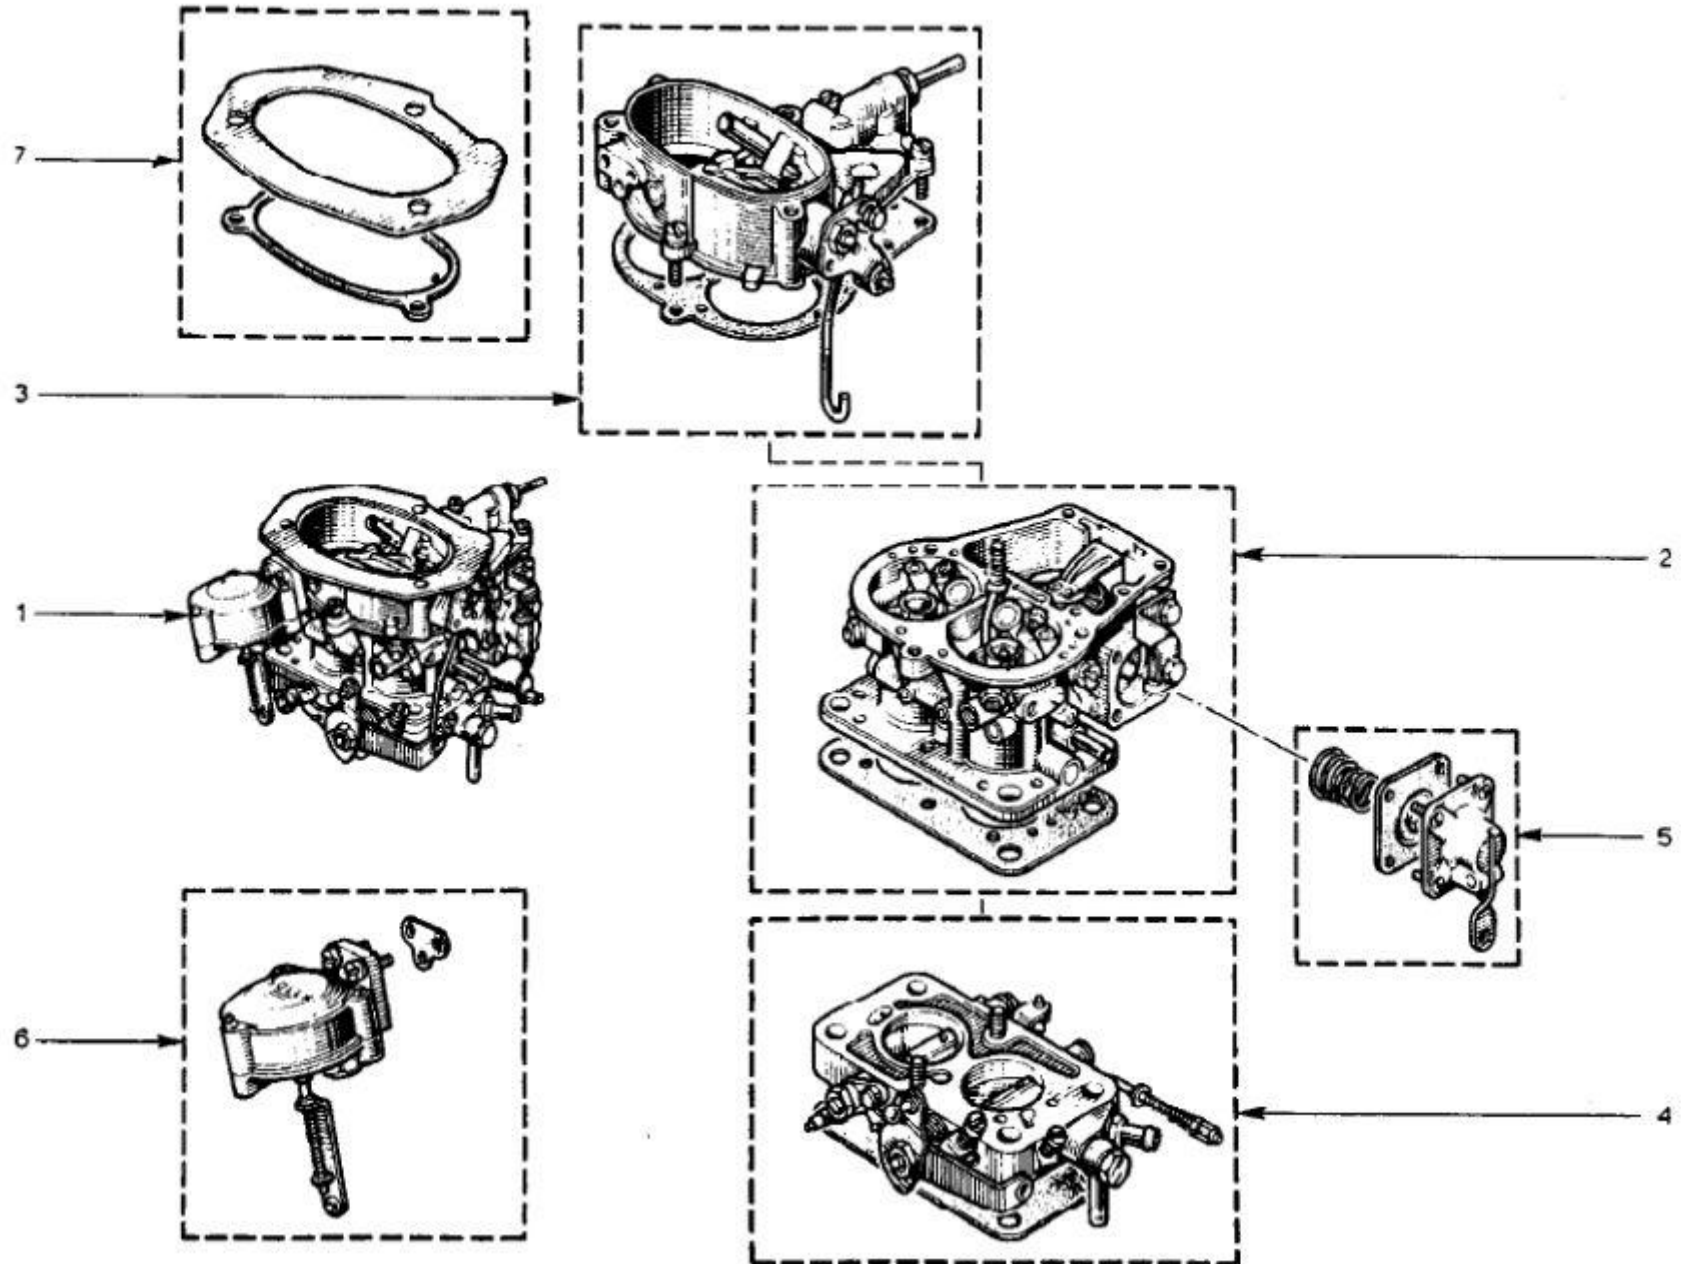

EH

Lotus Europa S1/S2 Parts Manual - Section EH - Engine - Carburetor Overviews - Page 2

Item	Lotus #	S1	S1A/B	S2	S2 Fed	TC	TC Fed	TCS	TCS F	LHD	RHD	Description	Change Point Notes Bulletin Reference
1	046E6159	1										383 Carburettor - Replaced by 046E6464	Up to Eng. No. 0044
1	046E6404	1										383 Carburettor - Replaced by 046E646	Up to Eng. No. 0044
1	046E6426	1										402 Carburettor	From Eng. No. 0045 to 250 excluding 207 - 219 - 242 - 245 - 249
1	046E6427	1	1									402/2 Carburettor - Replaced by 046E6430	From Eng. No. 0251 to 391 including 207 - 219 - 242 - 245 - 249
1	046E6428		1									402/3 Carburettor	From Eng. No. 391
1	046E6429		1	1								415 Carburettor Without Electric Cutout	From Eng. No. 0392 to ?
1	046E6430		1	1								415 Carburettor With Electric Cutout	From Eng. No. ?
1	054E6011				1							Carburettor	From Eng. No. 0001 to 0441
1	054E6012				1							Carburettor	From Eng. No. 0442
2	046E6162	1										Carburettor Body	Up to Eng. No. 0250 excluding 207 - 219 - 242 - 245 - 249
2	A046E6472	1	1									Carburettor Body - Replaced by 046E6474 after exhausting old stock	From Eng. No. 0251 to 0391
2	A046E6474	1	1									Carburettor Body	From Eng. No. 0251 to 0391
2	A046E6473	1	1									Carburettor Body	From Eng. No. 0392
3	046E6158	1										Carburettor Cover Assembly Without Choke Control Lever	Up to Eng. No. 0250 excluding 207 - 219 - 242 - 245 - 249
3	046E6161	1	1									Carburettor Cover Assembly With Choke Control Lever	Up to Eng. No. 0250 excluding 207 - 219 - 242 - 245 - 249
3	A046E6478	1	1									Carburettor Cover Assembly With Choke Control Lever - replaced by A046E6477 after exh. old stock	From Eng. No. 0251 to 391 including 207 - 219 - 242 - 245 - 249
3	A046E6477	1	1									Carburettor Cover Assembly With Choke Control Lever	From Eng. No. 0251 to 391 including 207 - 219 - 242 - 245 - 249
3	A046E6479		1									Carburettor Cover Assembly With Choke Control Lever	From Eng. No. 0392
4	046E6164	1										Carburettor Throttle Block - or 046E6476	Up to Eng. No. 0250 excluding 207 - 219 - 242 - 245 - 249
4	046E6405	1										Carburettor Throttle Block - or 046E6476 after exhausting old stock	Up to Eng. No. 0250 excluding 207 - 219 - 242 - 245 - 249