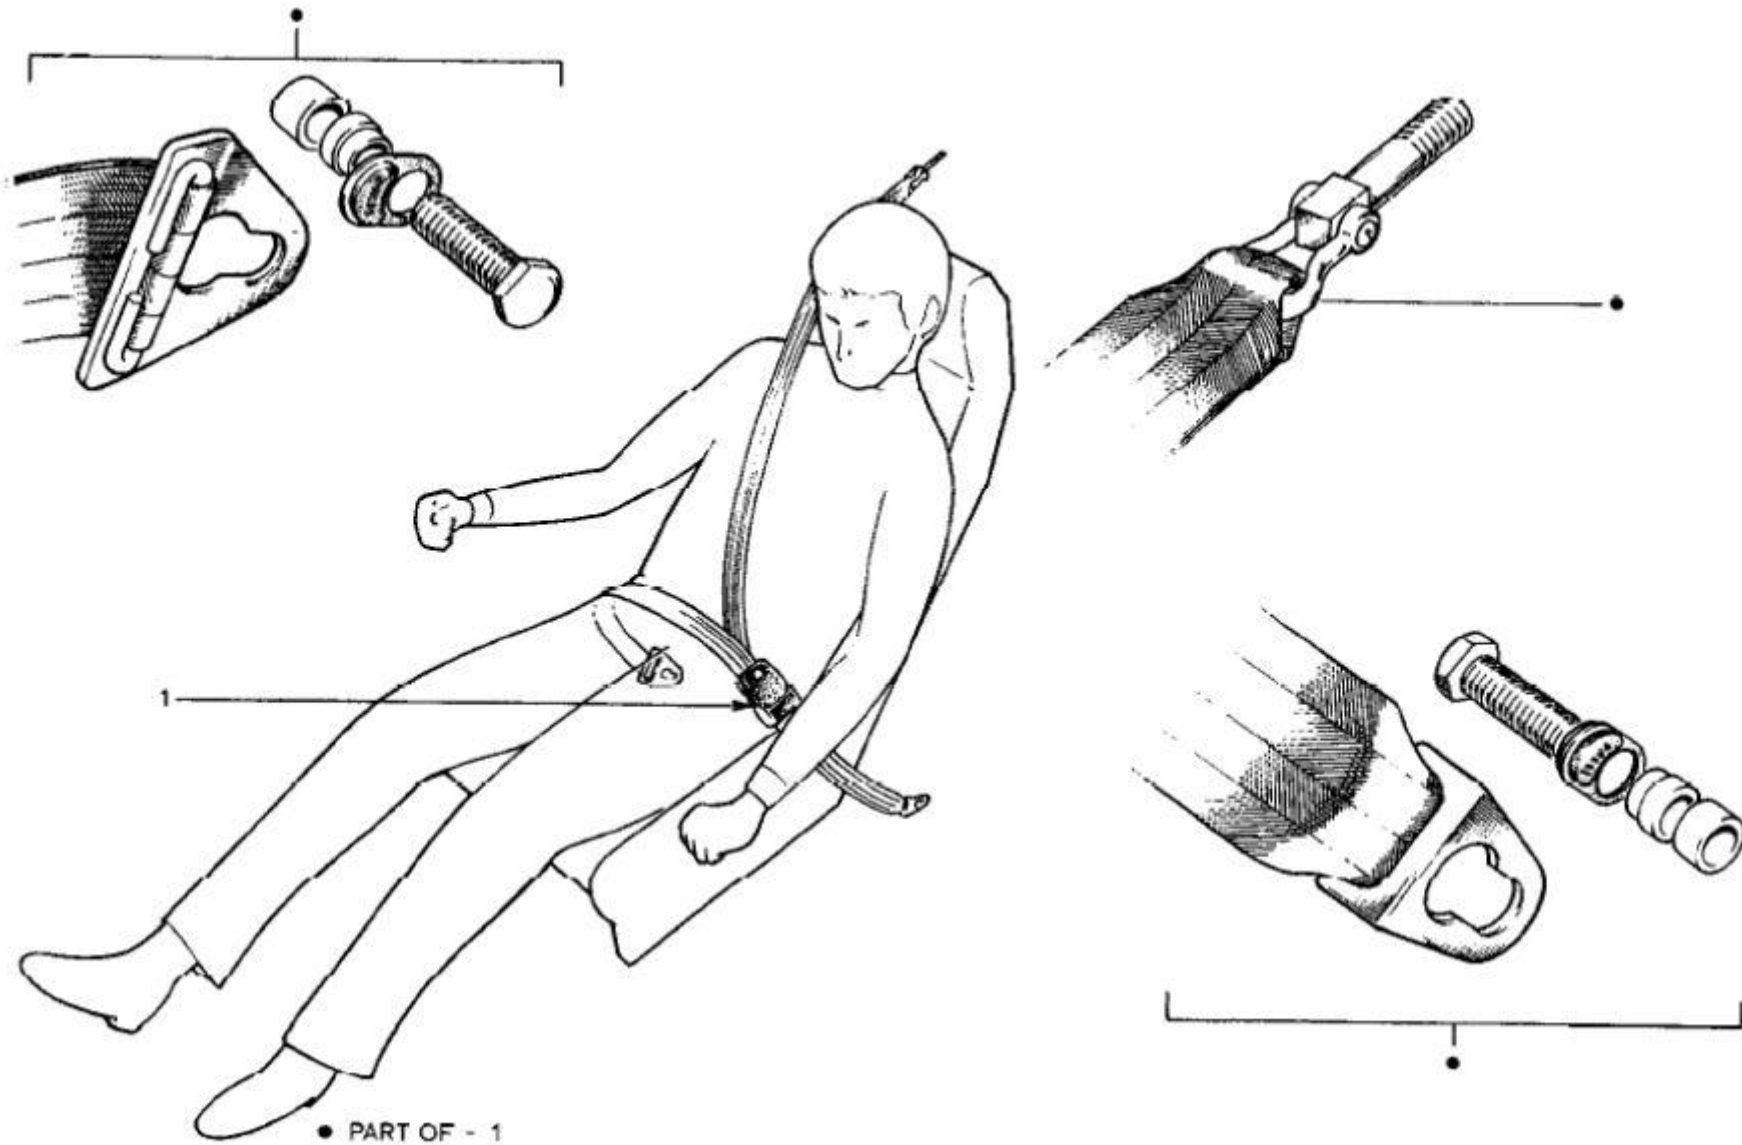

BK

Lotus Europa S1/S2 Parts Manual - Section BK - Body - Seat Belts - Page 2

Item	Lotus #	S1	S1A/B	S2	S2 Fed	TC	TC Fed	TCS	TCS F	LHD	RHD	Description	Change Point Notes Bulletin Reference
1	046B0780	2	2	2	2							Seat Belt Kit	Up To ?
1	A046B0780	2	2	2	2							Seat Belt Kit	From ?