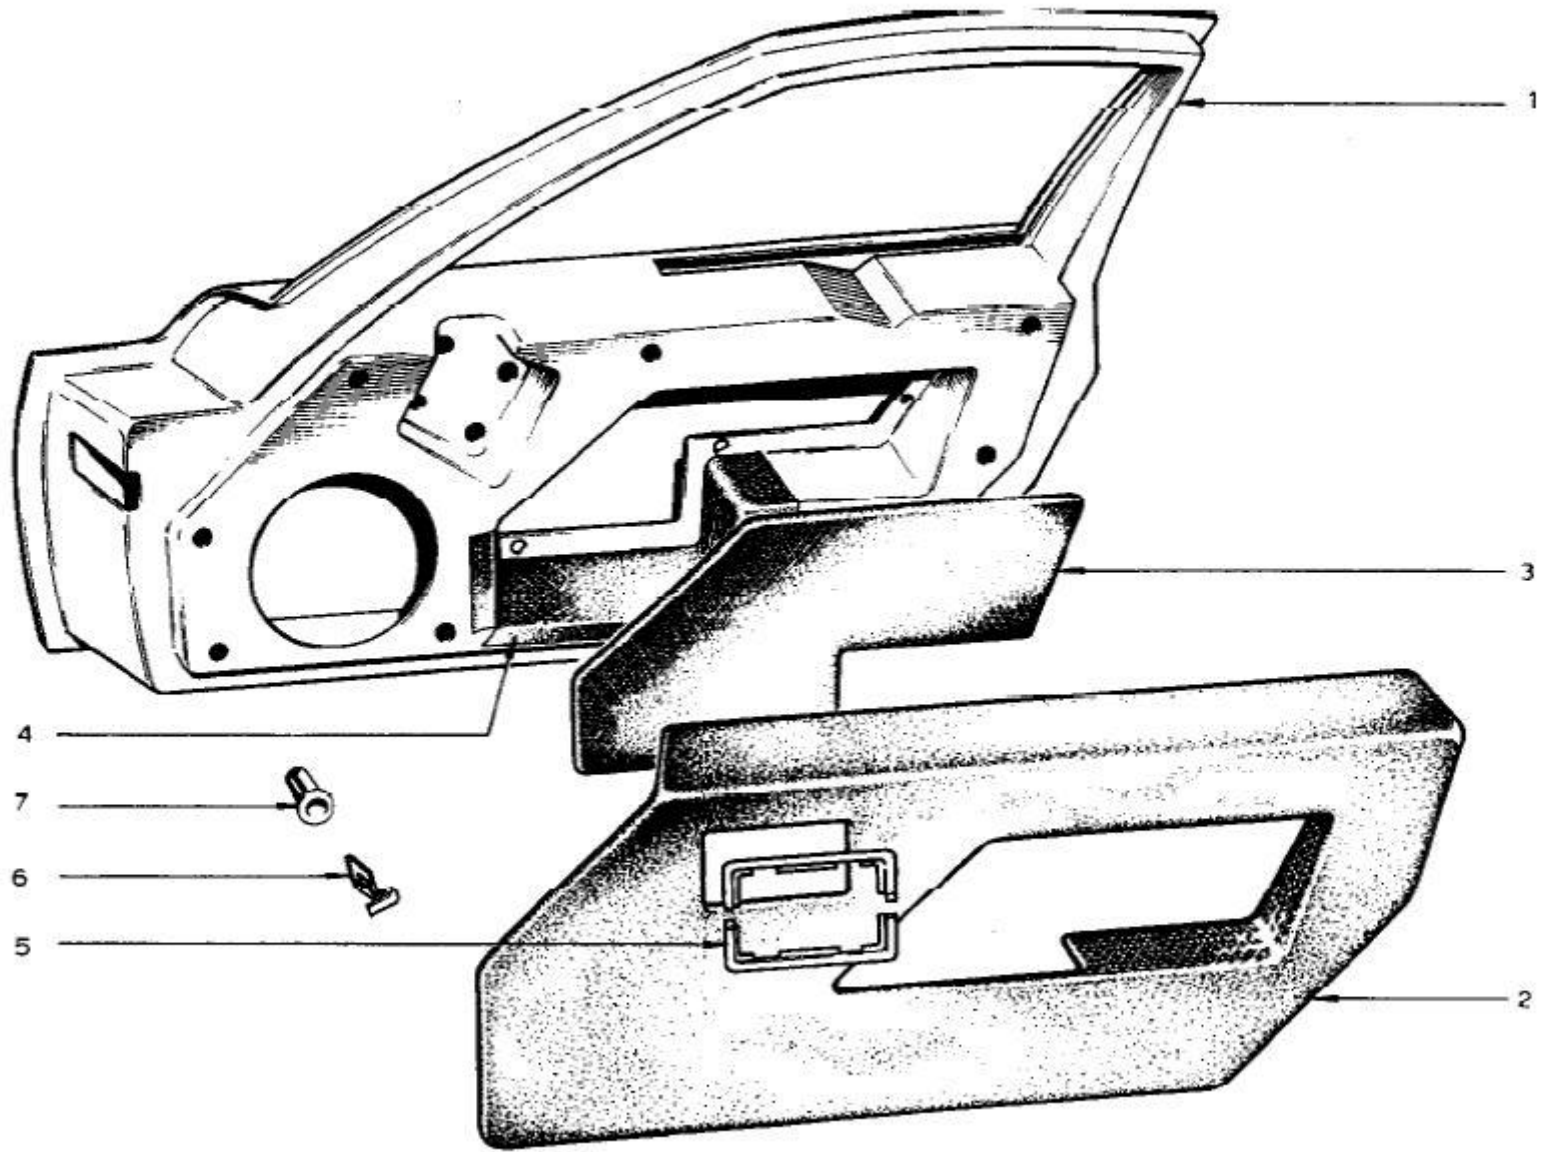

BH

Lotus Europa S1/S2 Parts Manual - Section BH - Body - Door Shells and Trim - Page 2

Item	Lotus #	S1	S1A/B	S2	S2 Fed	TC	TC Fed	TCS	TCS F	LHD	RHD	Description	Change Point Notes Bulletin Reference
1	046B0088	1	1									Door Shell LH	Up to Chassis No. 0644
1	054B0089			1								Door Shell LH	From Chassis No. 0645 to 1065
1	A054B0089				1							Door Shell LH	From Chassis No. 1066
1	046B0089	1	1									Door Shell RH	Up to Chassis No. 0644
1	054B0088			1								Door Shell RH	From Chassis No. 0645 to 1065
1	A054B0088				1							Door Shell RH	From Chassis No. 1066
2	046B0427	2	2									Door Trim Panel	Up to Chassis No. 0644
2	054B0721			1	1							Door Trim Panel LH	From Chassis No. 0645
2	054B0722			1	1							Door Trim Panel RH	From Chassis No. 0645
3	054B0918			1	1							Aperature Panel - Armrest Recess - RH	From Chassis No. 0645
3	054B0919			1	1							Aperature Panel - Armrest Recess - LH	From Chassis No. 0645
4	054B1698			2	2							Perforated Trim Material	From Chassis No. 0645
5	054B6059			2	2							Bezel - Door Handle Remote Control (Inside Door Handle)	
6	W0010			16	16							Clip - Trim Panel Mounting	
7	046B6037			16	16							Snap Sac - Trim Panel Mounting	
7	046B6020	2	2									Pocket Trim Strip	