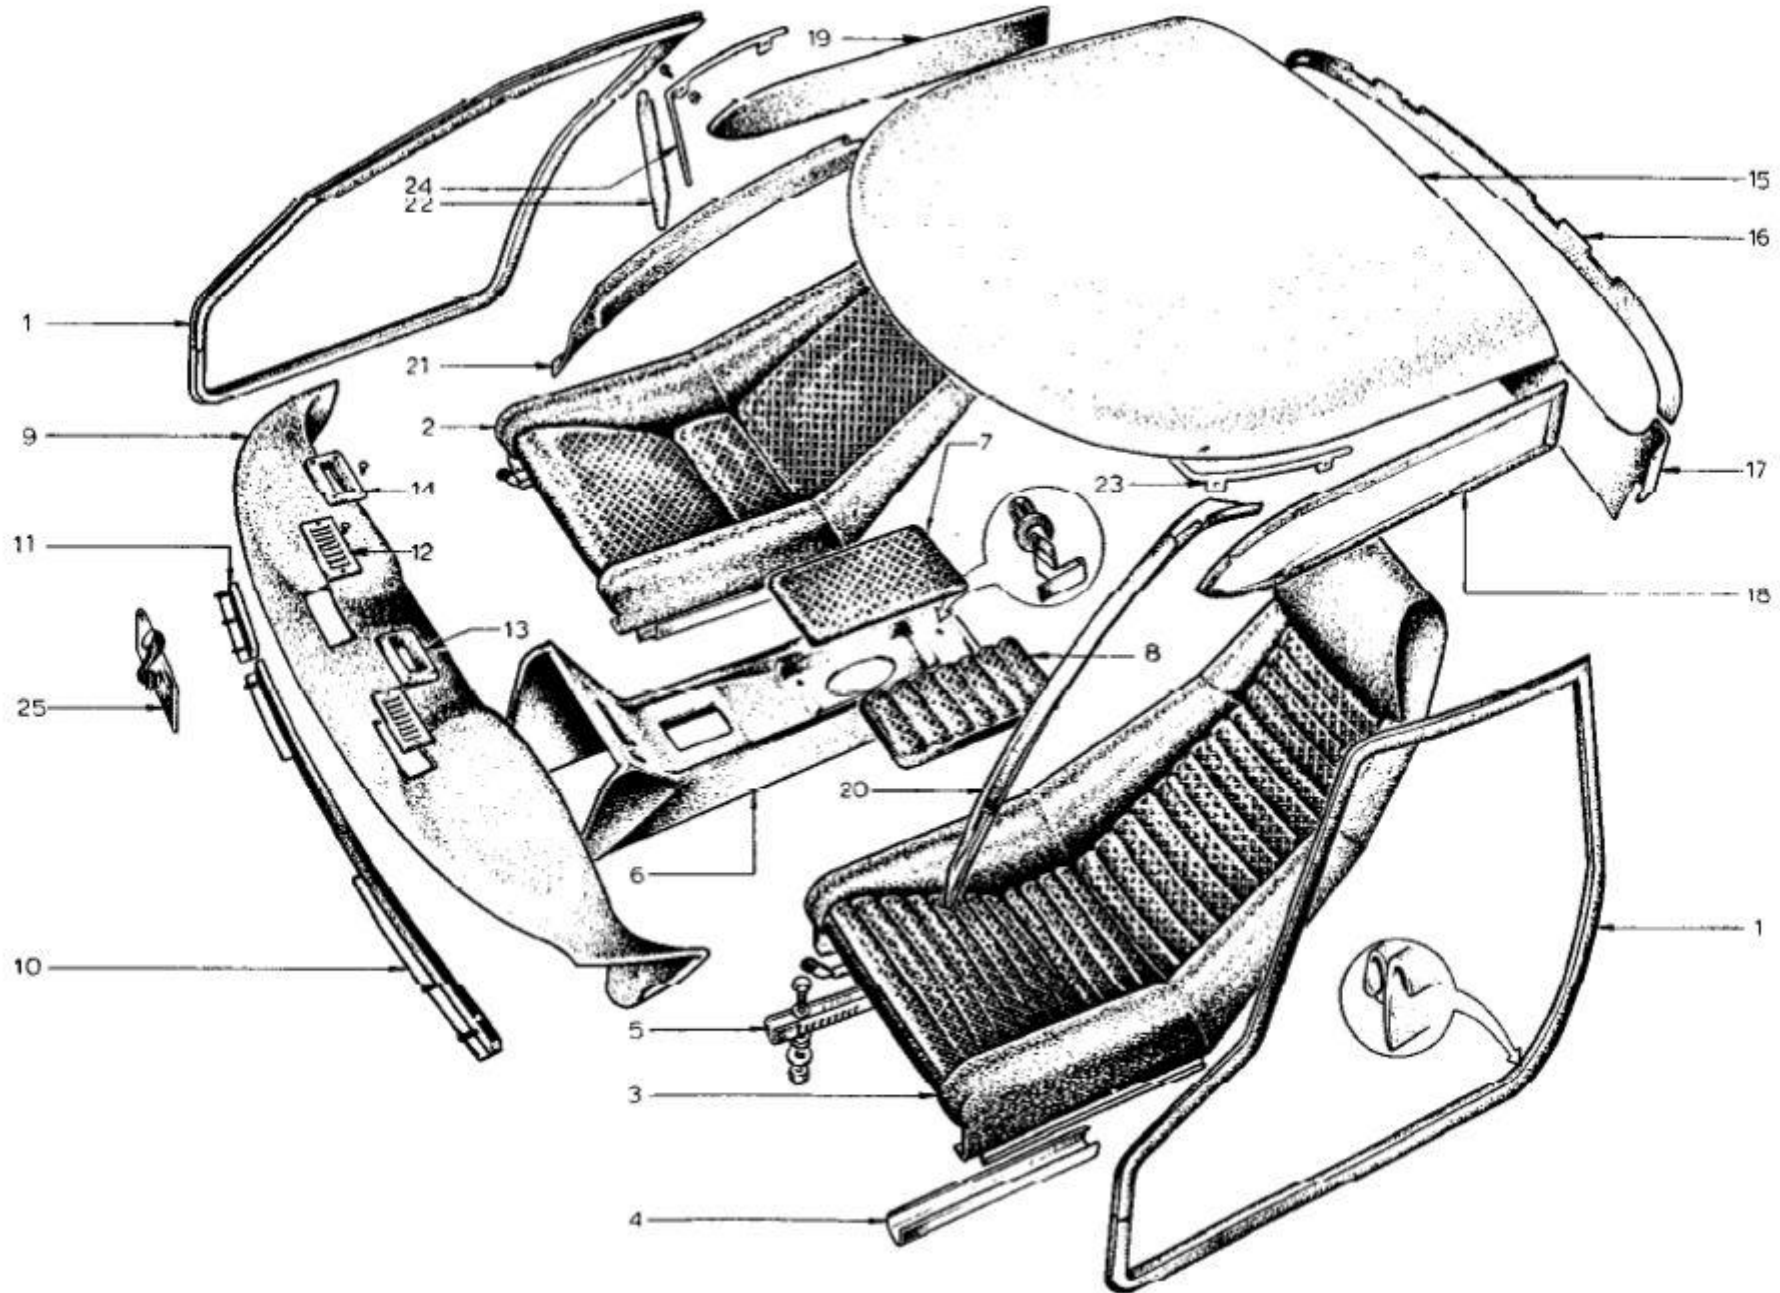

BG

Lotus Europa S1/S2 Parts Manual - Section BG - Body - Interior and Roof - Page 2

Item	Lotus #	S1	S1A/B	S2	S2 Fed	TC	TC Fed	TCS	TCS F	LHD	RHD	Description	Change Point Notes Bulletin Reference
1	046B6022											Replaced by 054B1683	
1	054B1683	2	2	2	2							Door Seal	
2	054B1174			2	2							Seat Assembly (Cirrus)	
3	A065B1174			2	2							Seat Assembly (Ambla)	
4	054B6018			2	2							Seat Runner	
5	054B6019			2	2							Seat Runner - with catch	
5	XUFB0510			8	8							Bolt - Seat Fixing	
5	A05W1007			16	16							Washer - Seat Fixing	1/16" thick, 5/8" OD and 9/32" ID
5	YUFN050F			12	12							Nut - Seat Fixing	
5	A05W1606			16	16							Washer - Seat Fixing	3/32" thick, 7/8" OD, 13/32" ID
5	XUFB0516			8	8							Bolt - Seat Fixing	
5	A05W2006			8	8							Washer - Seat Fixing	
6	046B0243	1	1									Tunnel Cover and Armrest	
6	054B0243			1								Tunnel Cover	Up to Chassis No. 1329
6	A054B0243			1	1							Tunnel Cover	From Chassis No. 1390
7	054B0811			1	1							Armrest (Cirrus)	
8	A065B0811			1	1							Armrest (Ambla)	
8	W0010			2	2							Clip - Trim Panel Mounting	
8	036B6007			2	2							Snap Sac - Trim Panel Mounting	
9	050B230 ?			1	1							Crash Pad	
10	054B1161			1	1						+	Facia Rail - Main	
10	054B1162			1							+	Facia Rail - Main	
11	054B1163			1	1							Facia Rail - End	
11	054B1164			1							+	Facia Rail - End	
12	050B6049 ?			2								Demist Grille	
12	050B6049 ?				2							Demist Grille	Up to Chassis 1463
12	KSTS0616			4								Screw - Demisting Grille Mounting	
12	KSTS0616				4							Screw - Demisting Grille Mounting	
12	036B6001			4								Nut - Demisting Grille Mounting	
12	036B6001				4							Nut - Demisting Grille Mounting	
13	054P0069				1							Demist Nozzle Bezel LH	
14	054P0070				1							Demist Nozzle Bezel RH	
14	KSTS0416				8							Screw - Bezel to Mounting Bracket	