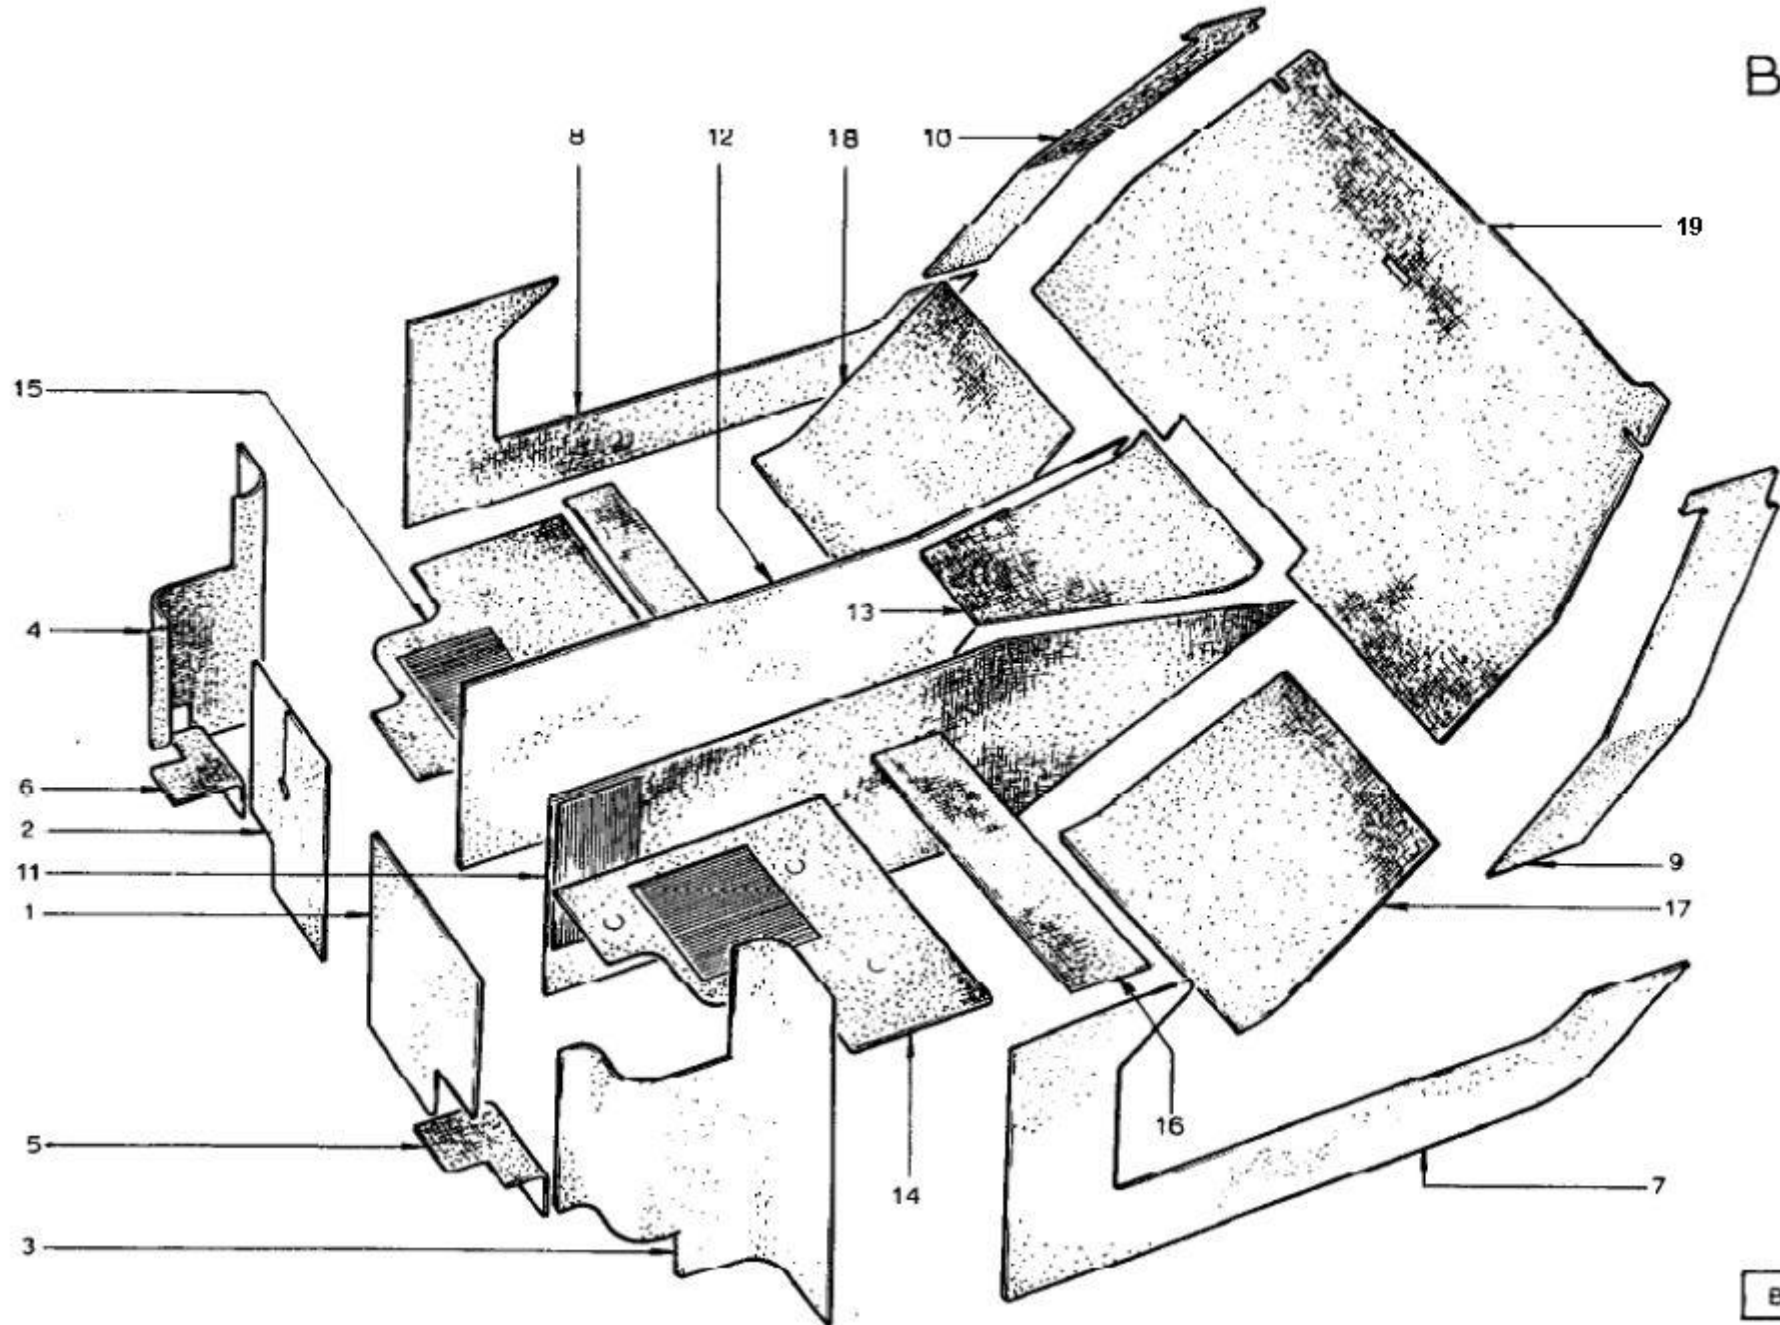

BE

Lotus Europa S1/S2 Parts Manual - Section BE - Body - Carpet - Page 2

Item	Lotus #	S1	S1A/B	S2	S2 Fed	TC	TC Fed	TCS	TCS F	LHD	RHD	Description	Change Point Notes Bulletin Reference
1	046B0157	1	1									Carpet - Toeboard/Footbox LH	
1	A054B0157			1	1							Carpet - Toeboard/Footbox LH	
2	046B0158	1	1									Carpet - Toeboard/Footbox RH	
2	A054B0158			1	1							Carpet - Toeboard/Footbox RH	
3	A046B0139	1	1	1	1							Carpet - Wheelarch LH	
4	A046B0140	1	1	1	1							Carpet - Wheelarch RH	
5	A054B1645			1	1					+		Carpet - Footbox Filler Piece LH - RHD	
5	A054B1643			1	1						+	Carpet - Footbox Filler Piece LH - LHD	
6	A054B1646			1	1					+		Carpet - Footbox Filler Piece RH - RHD	
6	A054B1644			1	1						+	Carpet - Footbox Filler Piece RH - LHD	
7	046B6088	1	1									Carpet - Door Surround LH	
7	A054B0575			1	1							Carpet - Door Surround LH	
8	046B6087	1	1									Carpet - Door Surround RH	
8	A054B0576			1	1							Carpet - Door Surround RH	
9	A054B1825			1	1							Carpet - Doorpost LH	
10	A054B1826			1	1							Carpet - Doorpost RH	
11	046B0143	1	1									Carpet - Tunnel Side LH	
11	054B0143			1	1							Carpet - Tunnel Side LH	
12	046B0144	1	1									Carpet- Tunnell Side RH	
12	054B0144			1	1							Carpet- Tunnell Side RH	
13	A054B1636			1	1							Carpet - Tunnel Top	
14	A065B2049	1	1	1	1					+		Carpet - Floor LH	
14	A065B2053	1	1	1	1						+	Carpet - Floor LH	
15	A065B2050	1	1	1	1					+		Carpet - Floor RH	
15	A065B2055	1	1	1	1						+	Carpet - Floor RH	
16	A065B2052	1	1	1	1							Carpet - Floor Underseat	
17	A054B1639			1	1							Carpet - Bulkhead Lower LH	
18	A054B1640			1	1							Carpet - Bulkhead Lower LH	
19	A054B1139			1	1							Carpet - Bulkhead Upper	