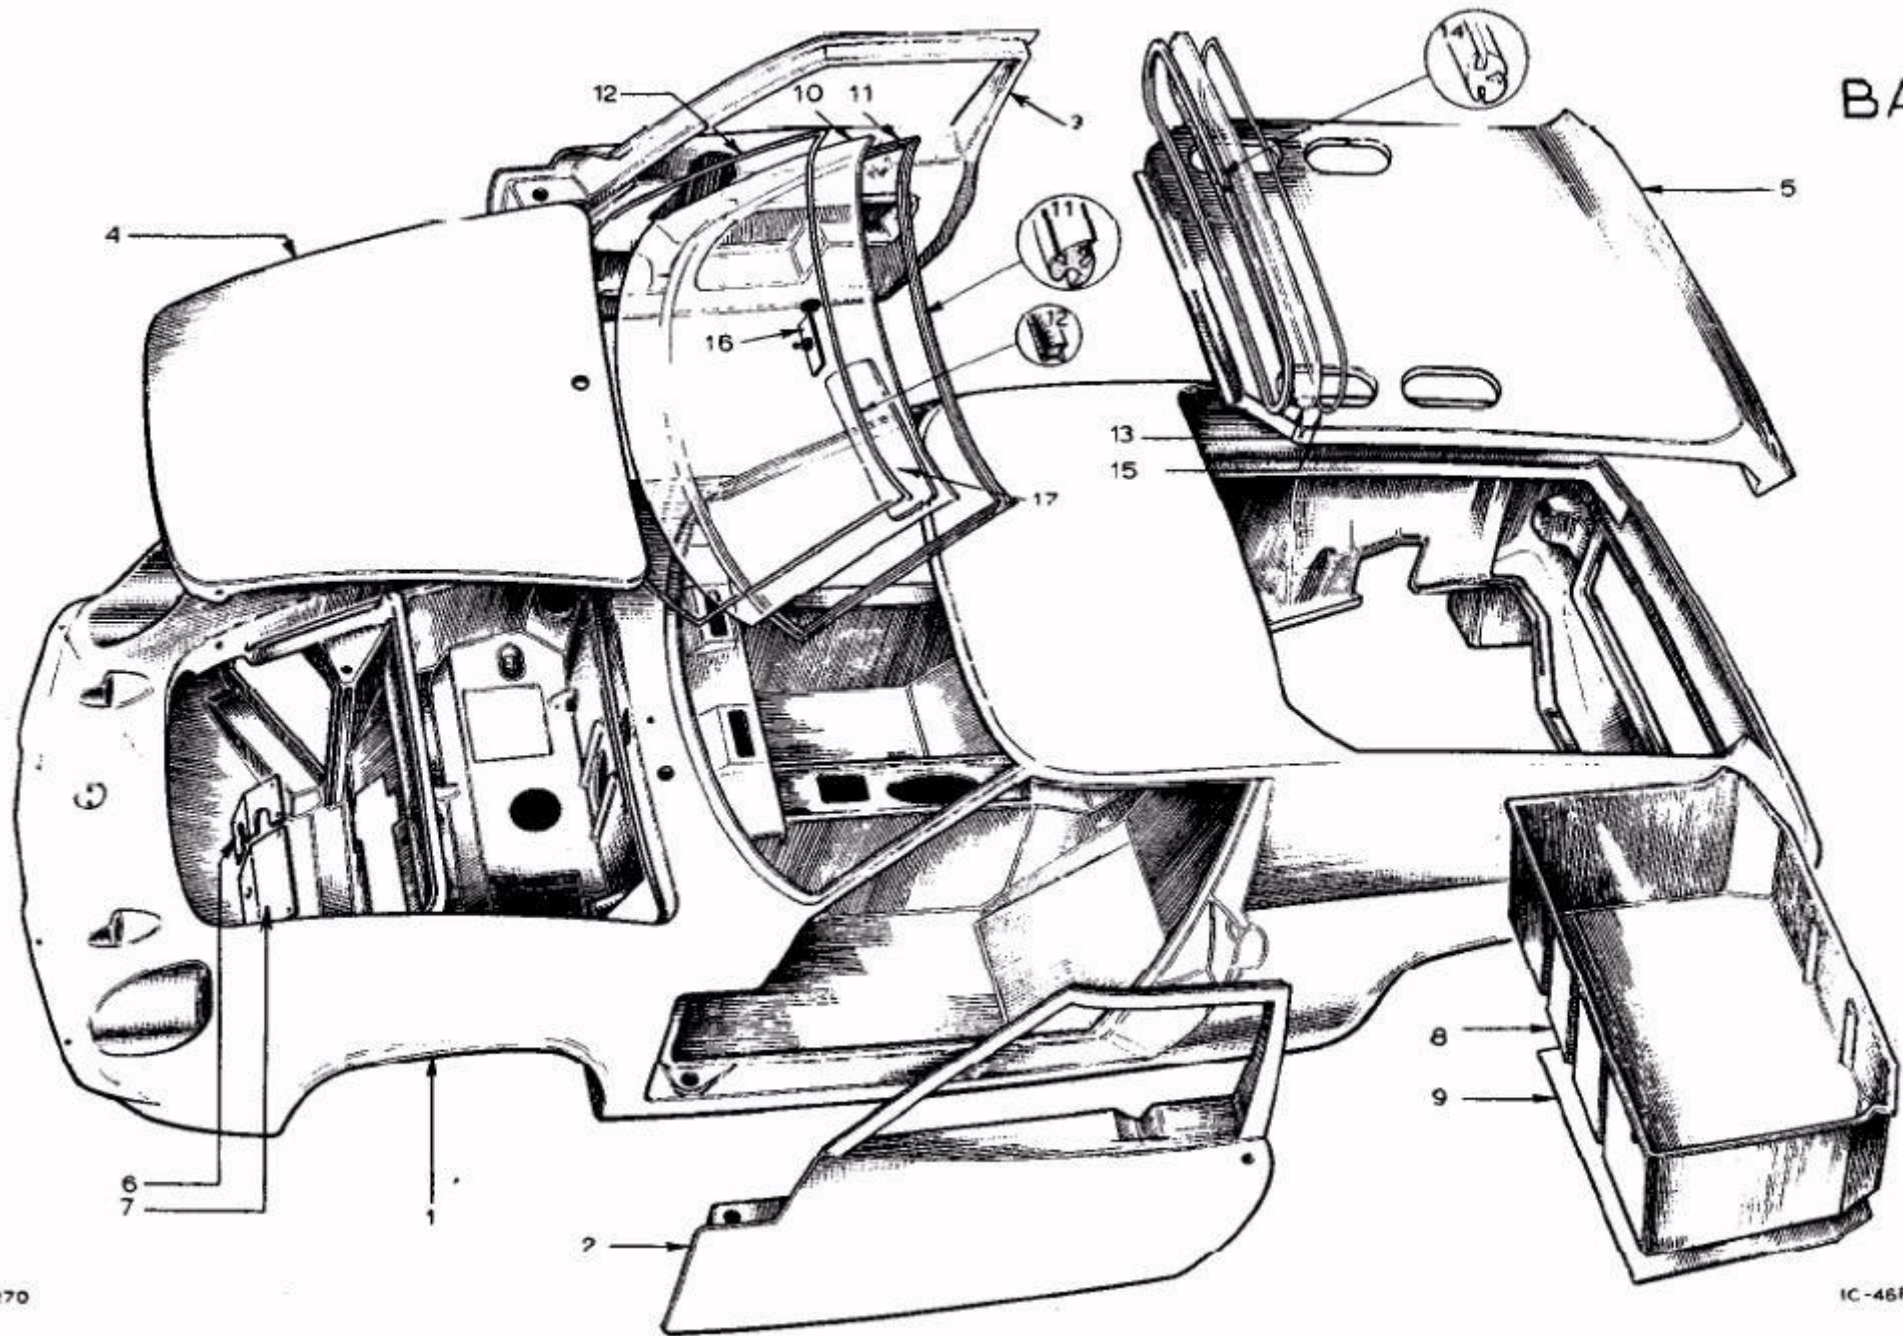

Lotus Europa S1/S2 Parts Manual - Section BA - Body - Major Panels - Page 6

Item	Lotus #	S1	S1A/B	S2	S2 Fed	TC	TC Fed	TCS	TCS F	LHD	RHD	Description	Change Point Notes Bulletin Reference
12	A054B6122				1							Filler - Bottom Internal	From Chassis No. 7001.03.0001R
12	A054B6123				2							Filler - Side Internal	From Chassis No. 7001.03.0001R
13	046B0349	1	1	1	1							Rear Screen	
13	B046B0349	1	1	1	1							Rear Screen Shaded Optional	
13	046B6004											Replaced by 054B1769	
14	054B1769	1	1	1	1							Weatherstrip - Rear Screen	
15	046B6003	1	1	1	1							Filler Strip - Rear Screen	
15	046B6039											Replaced by 036B6031	
16	036B6031	1	1	1	1							Internal Rear View Mirror	
16	036B6108	1	1									Sunvisor	
17	054B1720			2	2							Sunvisor	
8	W0060	2	2	2	2							Spacer - Luggage Box to Chassis