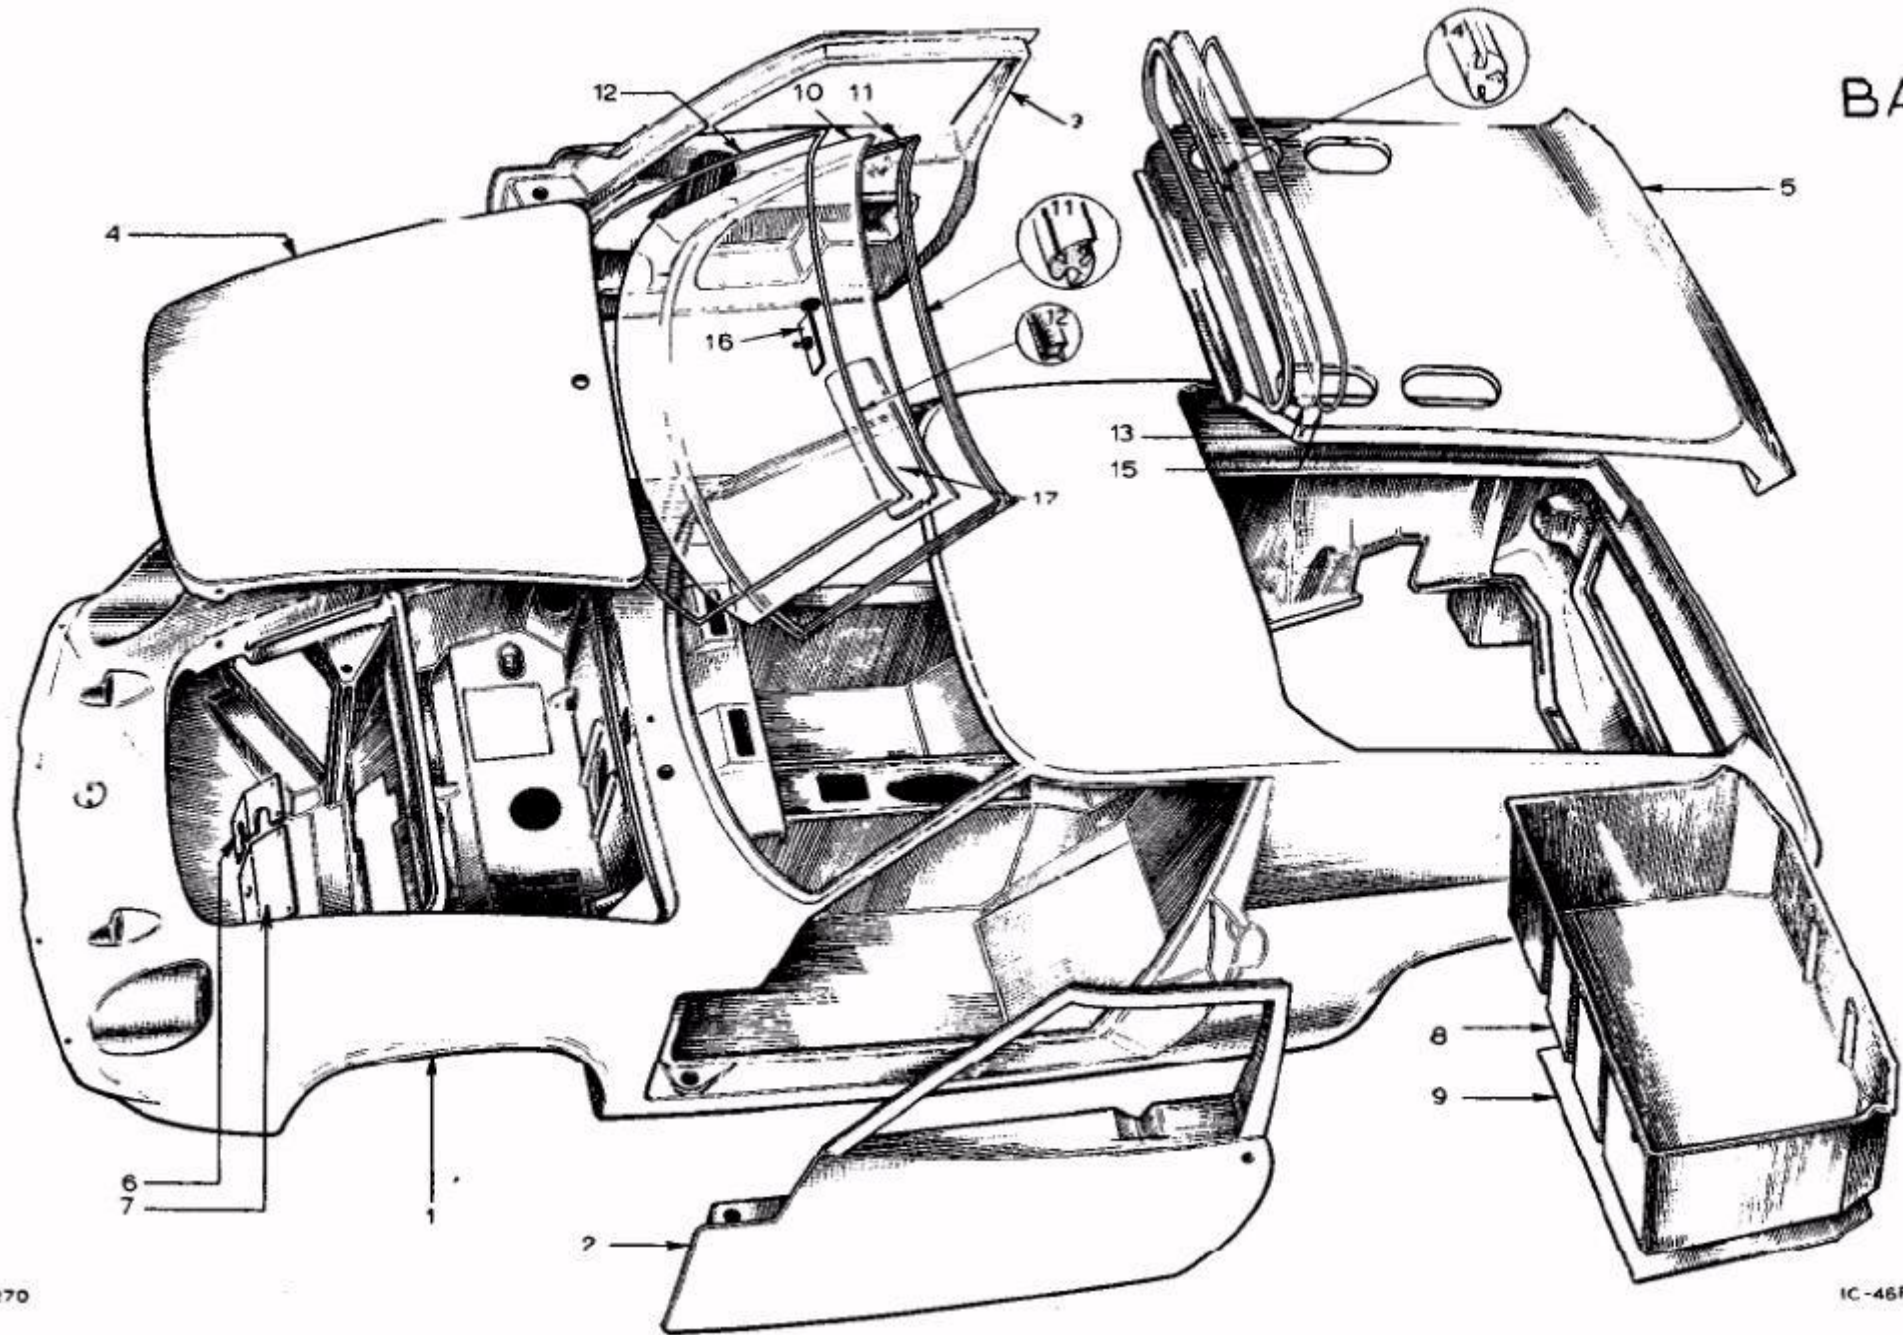

Lotus Europa S1/S2 Parts Manual - Section BA - Body - Major Panels - Page 2

Item	Lotus #	S1	S1A/B	S2	S2 Fed	TC	TC Fed	TCS	TCS F	LHD	RHD	Description	Change Point Notes Bulletin Reference
1	046B0001	1										Body Shell	Up to 0541
1	046B0001A		1									Body Shell	From 0541 to 0644
1	054B0001			1								Body Shell	
1	054B1800			1						+		Body Shell (pre-24 in. headlamp centres)	Up to 2950
1	A054B1800			1						+		Body Shell (24 in. headlamp centres)	From 0001P
1	054B1801			1							+	Body Shell (pre-24 in. headlamp centres)	From 0645 to 2944
1	C054B1801			1							+	Body Shell (24 in. headlamp centres)	From 0001Q
1	A054B1801				1						+	Body Shell (pre-24 in. headlamp centres)	From 1066 to 2061
1	D054B1801				1						+	Body Shell (24 in. headlamp centres)	From 2607 to 2951
1	B054B1801				1						+	Body Shell (24 in. headlamp centres - 65)	From Chassis No. 7001.03.0001R
2	046B0088	1	1									Door Shell LH	
2	054B0089			1								Door Shell LH	
2	A054B0089			1	1							Door Shell LH	
3	046B0089	1	1									Door Shell RH	
3	054B0088			1								Door Shell RH	
3	A054B0088			1	1							Door Shell RH	
4	046B0030	1										Bonnet Lid	
4	A046B0030		1	1	1							Bonnet Lid	
4	054B1829			1	1							Reinforcing Strip	
4	036B6033			6	6							Rivet Reinforcing Strip Mounting	
4	046B0040	1										Engine Compartment Lid	
5	A046B0040		1	1	1							Engine Compartment Lid	
5	054B0562			1	1							Sealing - Front Stowage Compartment	
6	054B1387			1								Blanking Panel	
6	A054B1387				1							Blanking Panel	
7	054B1386			1	1							Blanking Panel	
7	PSTS1008			10	10							Screw - Blanking Panels to Body	
7	036B6003			10	10							Nut - Blanking Panels to Body	
7	046B0059	1	1									Luggage Box	
8	054B0059			1	1							Luggage Box	
8	451A	2	2	2	2							Nut - Luggage Box to Chassis	
8	PUFS1016	2	2	2	2							Screw - Luggage Box to Chassis	
8	A03W1606	2	2	2	2							Washer - Luggage Box to Chassis	