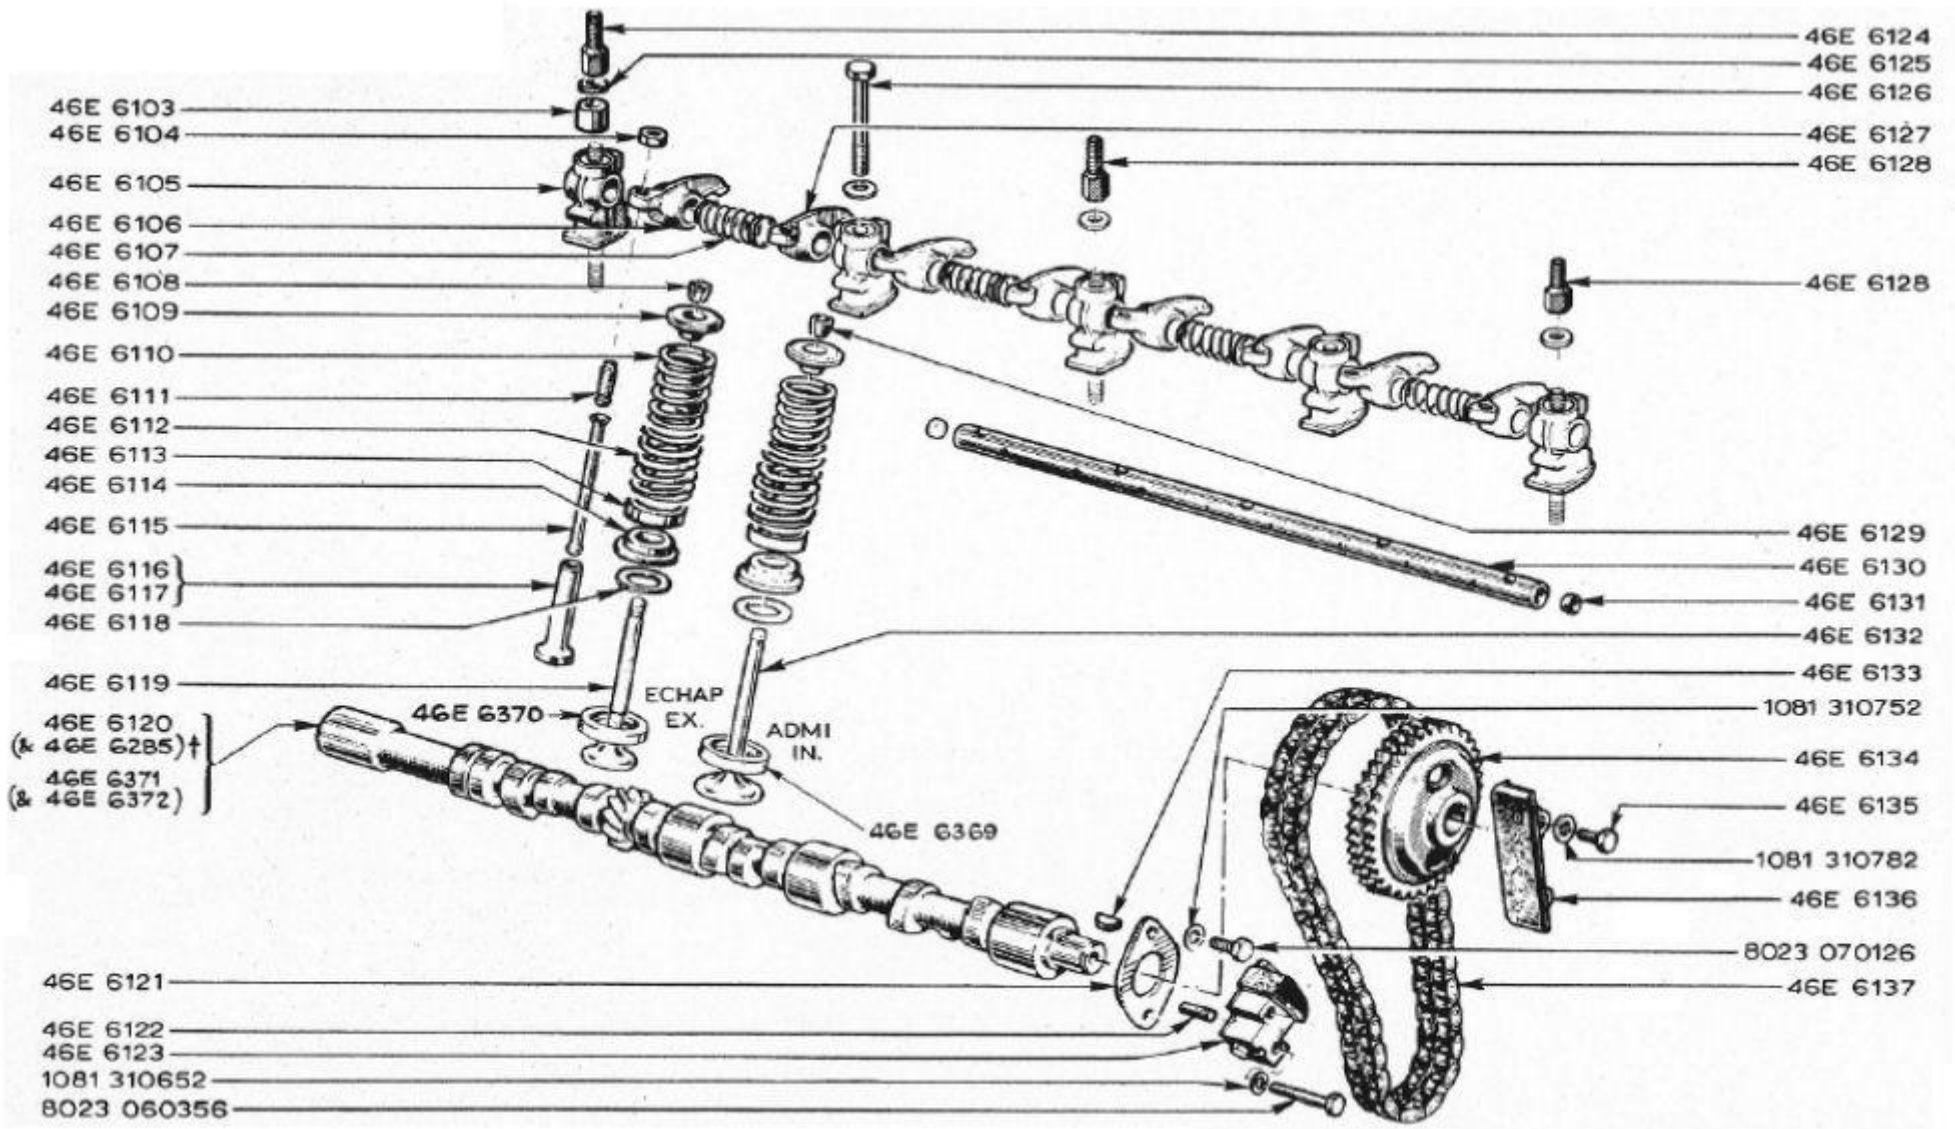

Lotus Europa S1 Parts Manual - Section E8 - Engine - Cam and Valves - Page 4

Item	Lotus #	S1	S1A/B	S2	S2 Fed	TC	TC Fed	TCS	TCS F	LHD	RHD	Description	Change Point Notes Bulletin Reference
46E6131	46E6131	2	2									Plug - rocker shaft	
46E6132	46E6132	4	4									Valve - Inlet (697-04)	
46E6133	46E6133	1	1									Woodruff key	
1081310752	1081310752	1	1									Washer - Thrust Washer Retaining	
46E6134	46E6134	1	1									Sprocket - camshaft	
46E6135	46E6135	4	4									Bolt - Chain guide to cylinder block	Up to Eng. No. 0033
1081310782	1081310782	4	4									Washer - Chain guide to cylinder block	Up to Eng. No. 0033
46E6136	46E6136	2	2									Chain Guide	Up to Eng. No. 0033
46E6137	46E6137	1	1									Timing chain	