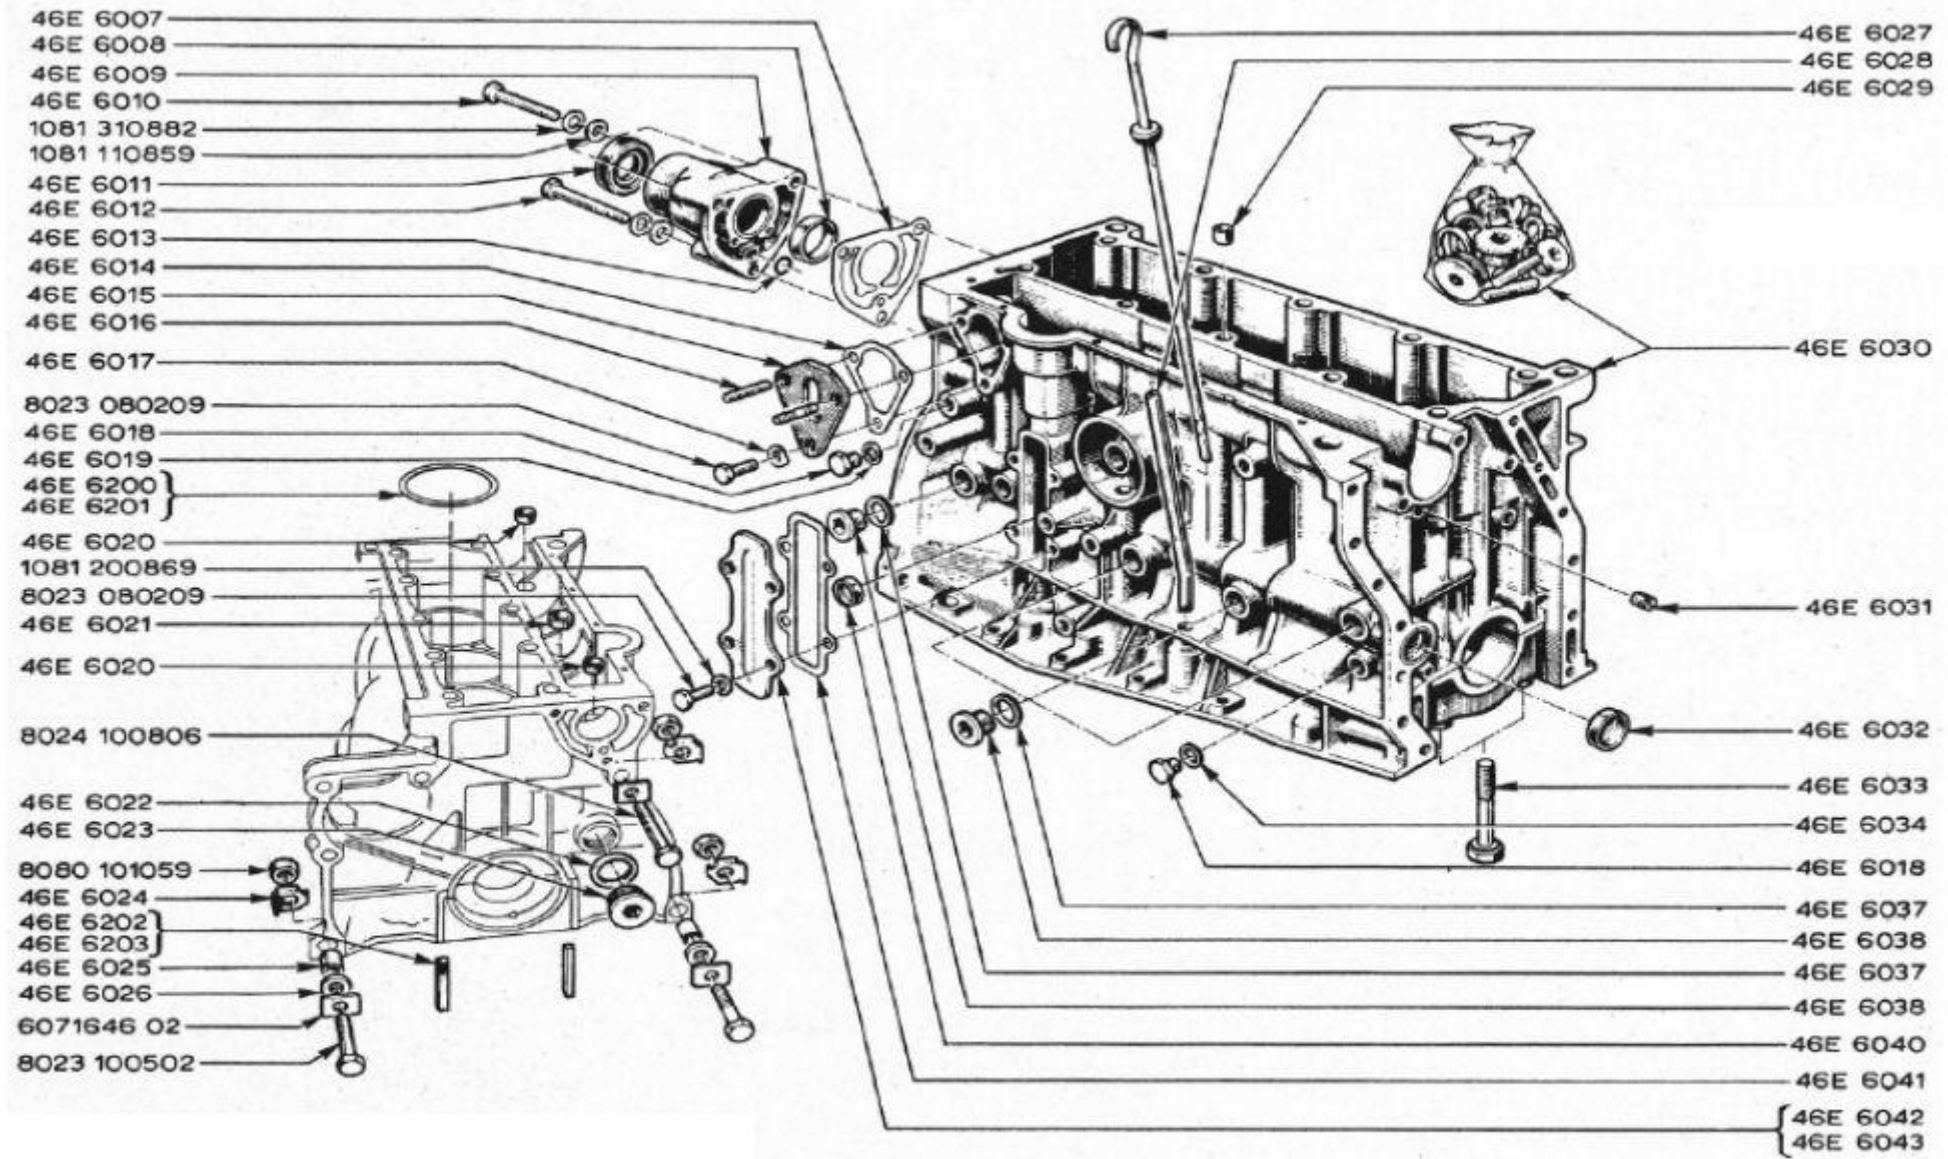

Lotus Europa S1 Parts Manual - Section E4 - Engine - Block - Page 2

Item	Lotus #	S1	S1A/B	S2	S2 Fed	TC	TC Fed	TCS	TCS F	LHD	RHD	Description	Change Point Notes Bulletin Reference
46E6007	46E6007	1	1									Camshaft Housing to Cylinder Block Gasket	
46E6008	46E6008	1	1									Bearing - Camshaft Housing	
46E6009	46E6009	1	1									Housing - Camshaft Bearing	
46E6010	46E6010	2	2									Bolt - 8 x 52 - Camshaft Bearing	
1081310882	1081310882	3	3									Star Washer - Camshaft Bearing	
1081110859	1081110859	3	3									Washer - Camshaft Bearing	
46E6011	46E6011	1	1									Seal Ring - Camshaft Housing 32 x 45 x 10 mm.	
46E6012	46E6012	1	1									Bolt - 8 x 72	
46E6013	46E6013	1	1									O Ring - 8.9 x 12.7 x 1.9 mm.	
46E6014	46E6014	1	1									Fuel Pump Mounting Gasket	
46E6015	46E6015	1	1									Fuel Pump Mounting	
46E6016	46E6016	2	2									Stud - Fuel Pump Mounting	
46E6017	46E6017	1	1									Washer - Fuel Pump Mounting	
8023080209	8023080209	1	1									Bolt - Fuel Pump Mounting	
46E6018	46E6018	1	1									Plug	
46E6019	46E6019	1	1									Seal	
46E6200	46E6200	4	4									Shim - 0.07 mm.	
46E6201	46E6201	4	4									Shim - 0.10 (697-04) Optional	
46E6020	46E6020	2	2									Plug	
1081200869	1081200869	4	4									Washer - Cover Plate	
8023080209	8023080209	4	4									Bolt - Cover Plate	
46E6021	46E6021	1	1									Plug	
8024100806	8024100806											Bolt	
46E6022	46E6022	1	1									Seal	
46E6023	46E6023	1	1									Screw Plug	
8080101059	8080101059	3	3									Nut	
46E6024	46E6024	3	3									Lock Plate	
46E6202	46E6202	2	2									Joint - 5.1 mm. - or 046E6203	
46E6203	46E6203	2	2									Joint - 5.4 mm. - or 046E6202	
46E6025	46E6025	2	2									Bush	
46E6026	46E6026	2	2									Washer	
607164602	607164602	3	3									Washer	
8023100502	8023100502	2	2									Bolt 10 x 50 mm	