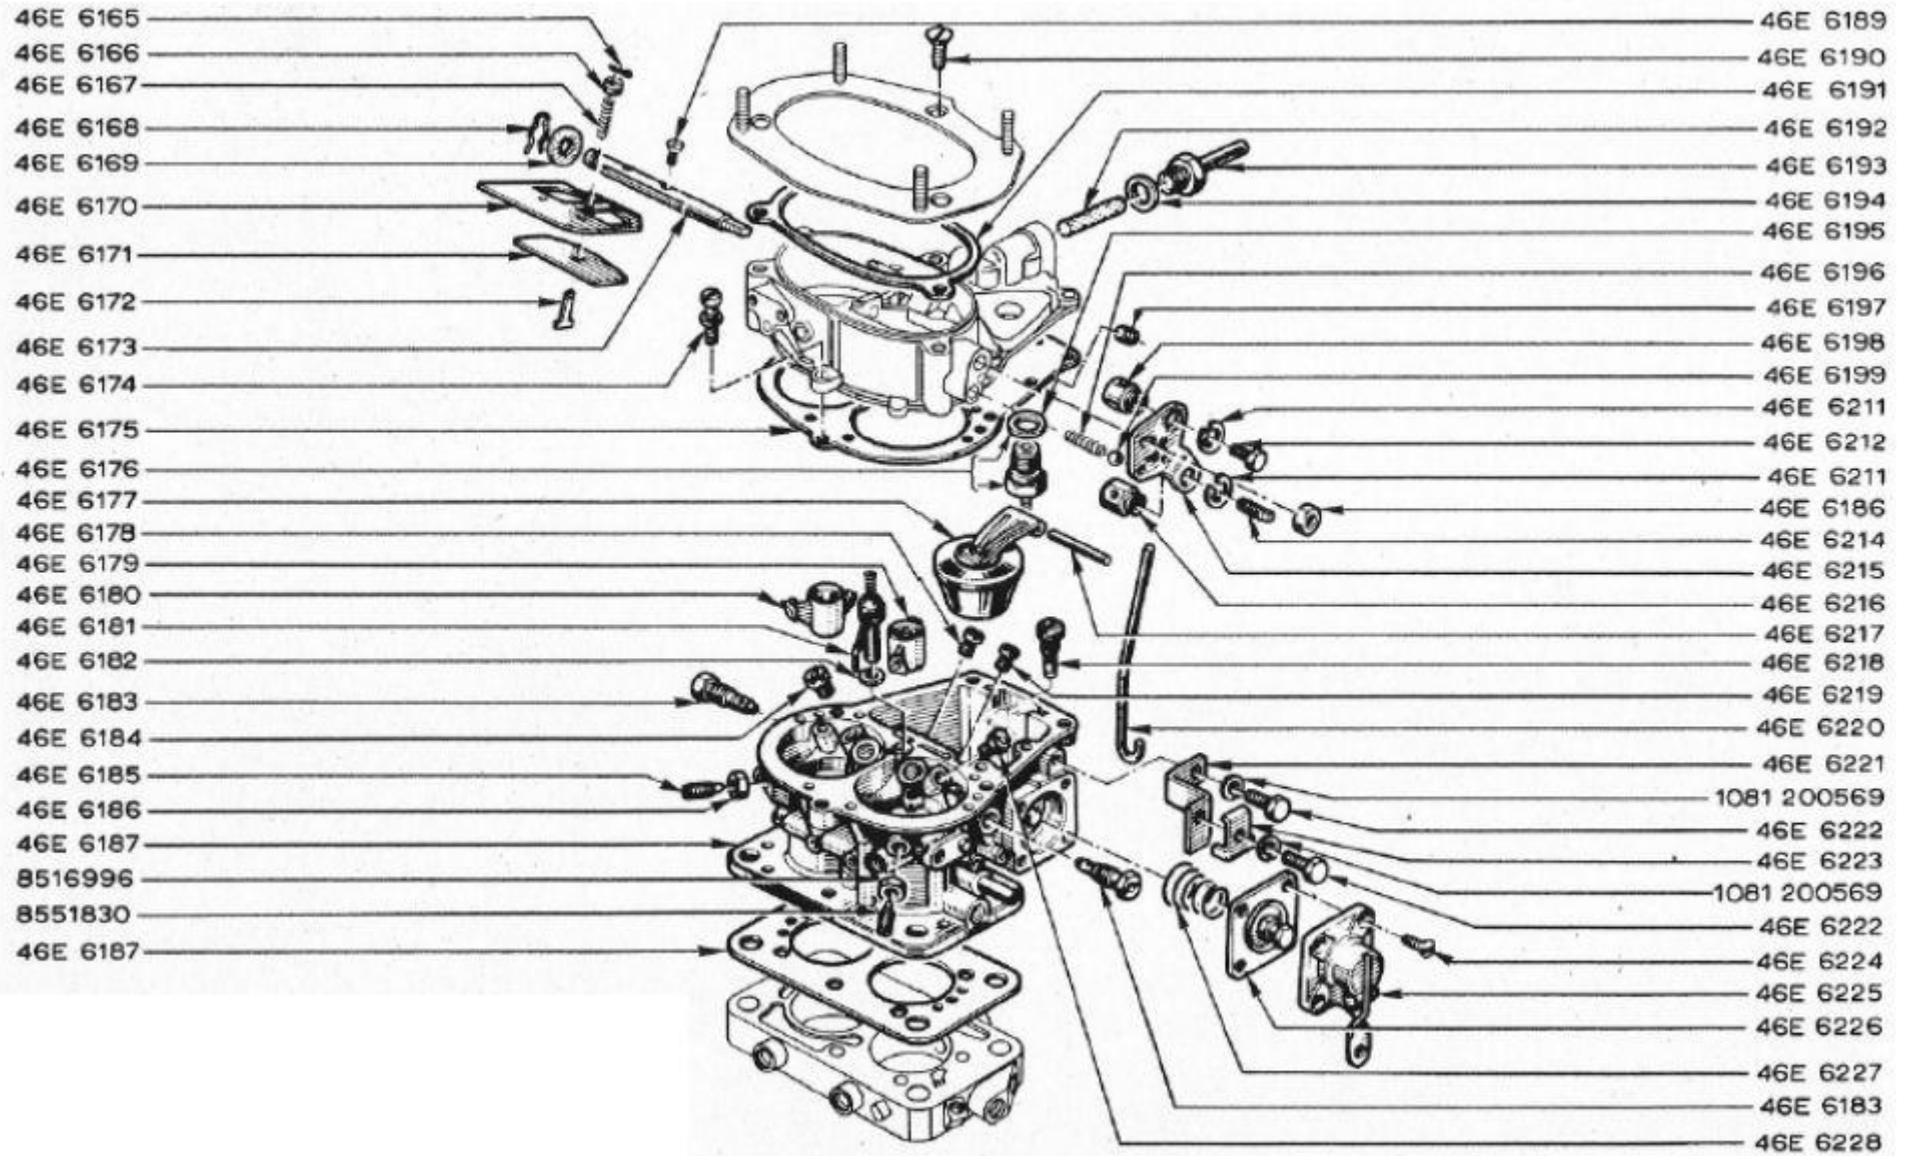

Lotus Europa S1 Parts Manual - Section E12 - Engine - Carburetor Interior - Page 2

Item	Lotus #	S1	S1A/B	S2	S2 Fed	TC	TC Fed	TCS	TCS F	LHD	RHD	Description	Change Point Notes Bulletin Reference
46E6165	46E6165	1	1									Split Pin - Choke By-pass Flap	
46E6166	46E6166	1										Nut - Choke By-pass Flap	Up to Eng. No. 0250 excluding 207 - 219 - 242 - 245 - 249
46E6167	46E6167	1										Spring - Choke By-pass Flap	Up to Eng. No. 0250 excluding 207 - 219 - 242 - 245 - 249
46E6168	46E6168	1	1									Retaining Clip - Choke Shaft	
46E6169	46E6169	1	1									Washer - Choke Shaft	
46E6170	46E6170	1	1									Flap - Choke	
46E6171	46E6171	1										Flap - Choke By-pass	Up to Eng. No. 0250 excluding 207 - 219 - 242 - 245 - 249
46E6172	46E6172	1										Shaft - Choke By-pass	Up to Eng. No. 0250 excluding 207 - 219 - 242 - 245 - 249
46E6173	46E6173	1	1									Shaft - Choke	
46E6174	46E6174	2	2									Screw - Vacuum Control to Cover	Up to Eng. No. 0250 excluding 207 - 219 - 242 - 245 - 249
46E6175	46E6175	1										Carburettor Gasket - Cover	Up to Eng. No. 0250 excluding 207 - 219 - 242 - 245 - 249
46E6176	46E6176	1	1									Needle valve - 1.7 mm.	
46E6177	46E6177	1	1									Float - 7.3 gr.	
46E6178	46E6178	1	1									Jet - 140 (697-04)	
46E6179	46E6179	1	1									Emulsion block - 2.8 (697-04)	
46E6180	46E6180	1	1									Emulsion block - 3.2	
46E6181	46E6181	1	1									Injection Tube - 40	
46E6182	46E6182	1	1									Carburettor Gasket - Injection tube	
46E6183	46E6183	2	2									Idle Jet - 50 (697-04)	Up To Eng. No. 0391
46E6184	46E6184	1	1									Jet - 150 (697-04)	
46E6185	46E6185	2	2									Retaining Screw - Emulsion block	Up to Eng. No. 0250 excluding 207 - 219 - 242 - 245 - 249
46E6186	46E6186	2	2									Lock Nut - Emulsion block	Up to Eng. No. 0250 excluding 207 - 219 - 242 - 245 - 249
46E6187	46E6187	1	1									Carburettor Gasket - Main body to throttle block	
8516996	8516996												
8551830	8551830												
46E6189	46E6189	1	1									Screw - Flap to shaft	
46E6190	46E6190	1	1									Screw - Air Filter to Carburettor	