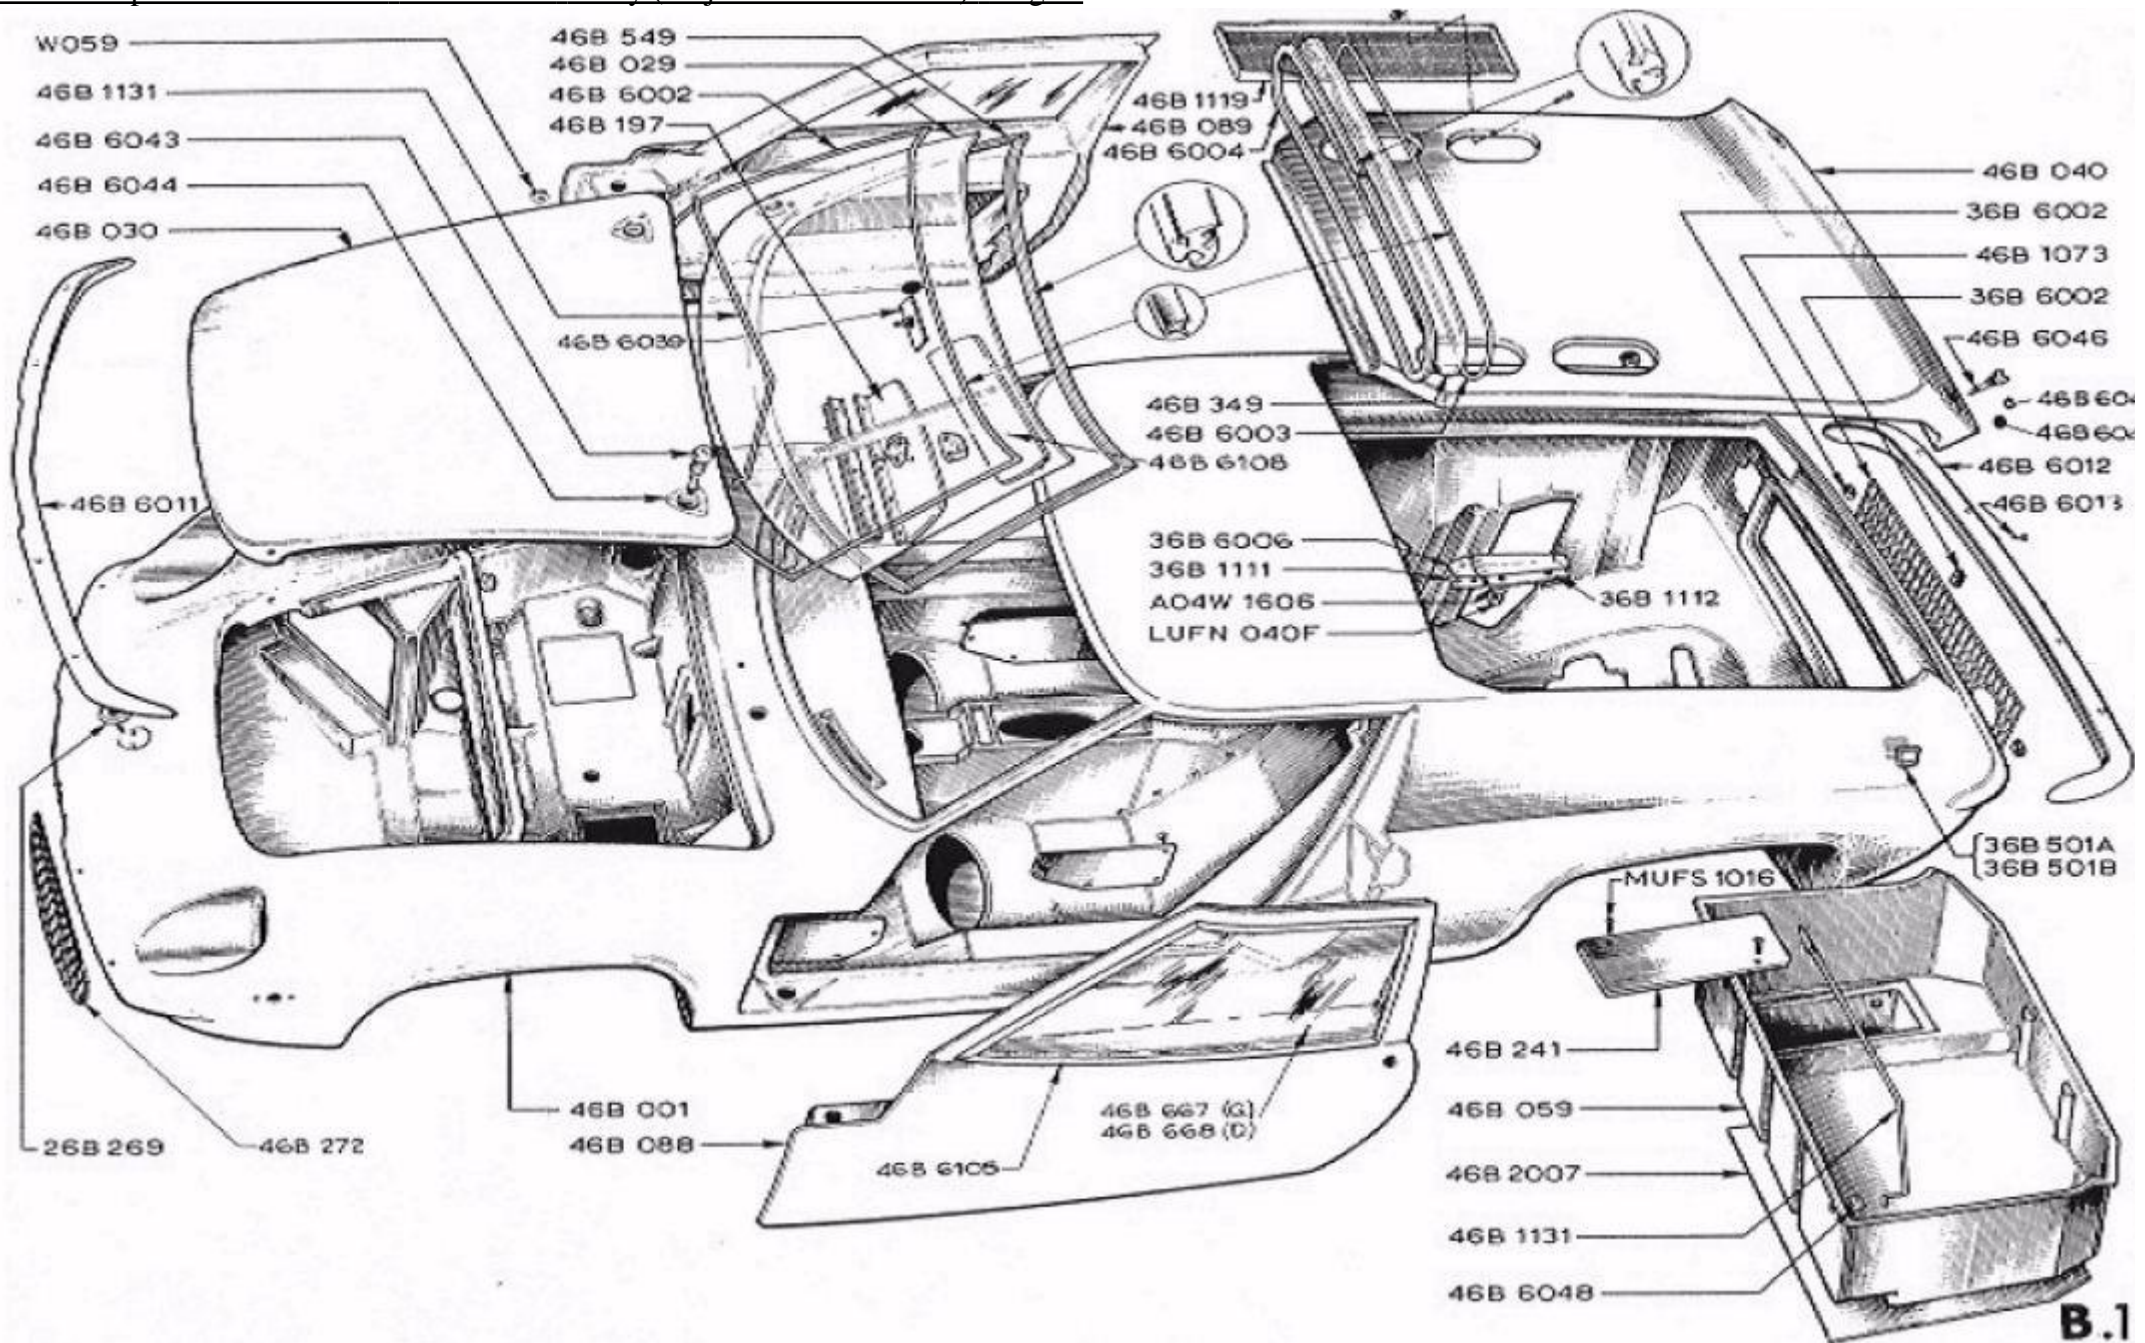

Lotus Europa S1 Parts Manual - Section B1 - Body (Major Panels and Trim) - Page 4

Item	Lotus #	S1	S1A/B	S2	S2 Fed	TC	TC Fed	TCS	TCS F	LHD	RHD	Description	Change Point Notes Bulletin Reference
36B6002	36B6002	8	8									Nut - Grille to Body	
54B1073	54B1073	1	1									Grille - Rear	
46B040	46B040	1	1									Engine Compartment Lid	
46B1119	46B1119	2	2									Grille - Vent Engine Compartment Lid	
46B089	46B089	1	1									Door Shell R/H	
46B6004	46B6004	1	1									Weatherstrip - Rear Screen	
46B349	46B349	1	1									Rear Screen	
46B6003	46B6003	1	1									Filler Strip - Rear Screen	
46B6108	46B6108	1	1									Sunvisor	
36B6006	36B6006	2	2									Hinge - Engine Compartment Lid	
36B1111	36B1111	2	2									Engine Compartment Lid Hinge Front Gasket	
A04W1606	A04W1606	2	2									Washer - Hinge to Lid	
LUFN040F	LUFN040F	2	2									Nut - Hinge to Lid	5/16" x 24 TPI, 1/2" head
36B1112	36B1112	2	2									Engine Compartment Lid Hinge Rear Gasket	